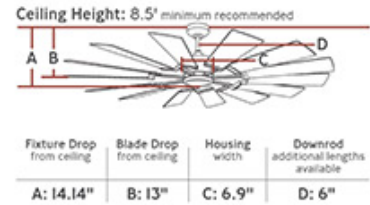

### Specification Images:

### Dimensions:

<b>Diameter:</b>	62"
<b>Weight:</b>	25.96 lbs.
<b>Reverse Switch:</b>	Remote Controlled
<b>Rev. Switch Location:</b>	Remote Transmitter
<b>Motor Size:</b>	125.0 X 25.0
<b>Diameter of Housing:</b>	6.9
<b>Light Kit Included:</b>	Yes
<b>Remote Included:</b>	Hand Remote
<b>Location of Receiver:</b>	Canopy
<b>Remote Group(s):</b>	