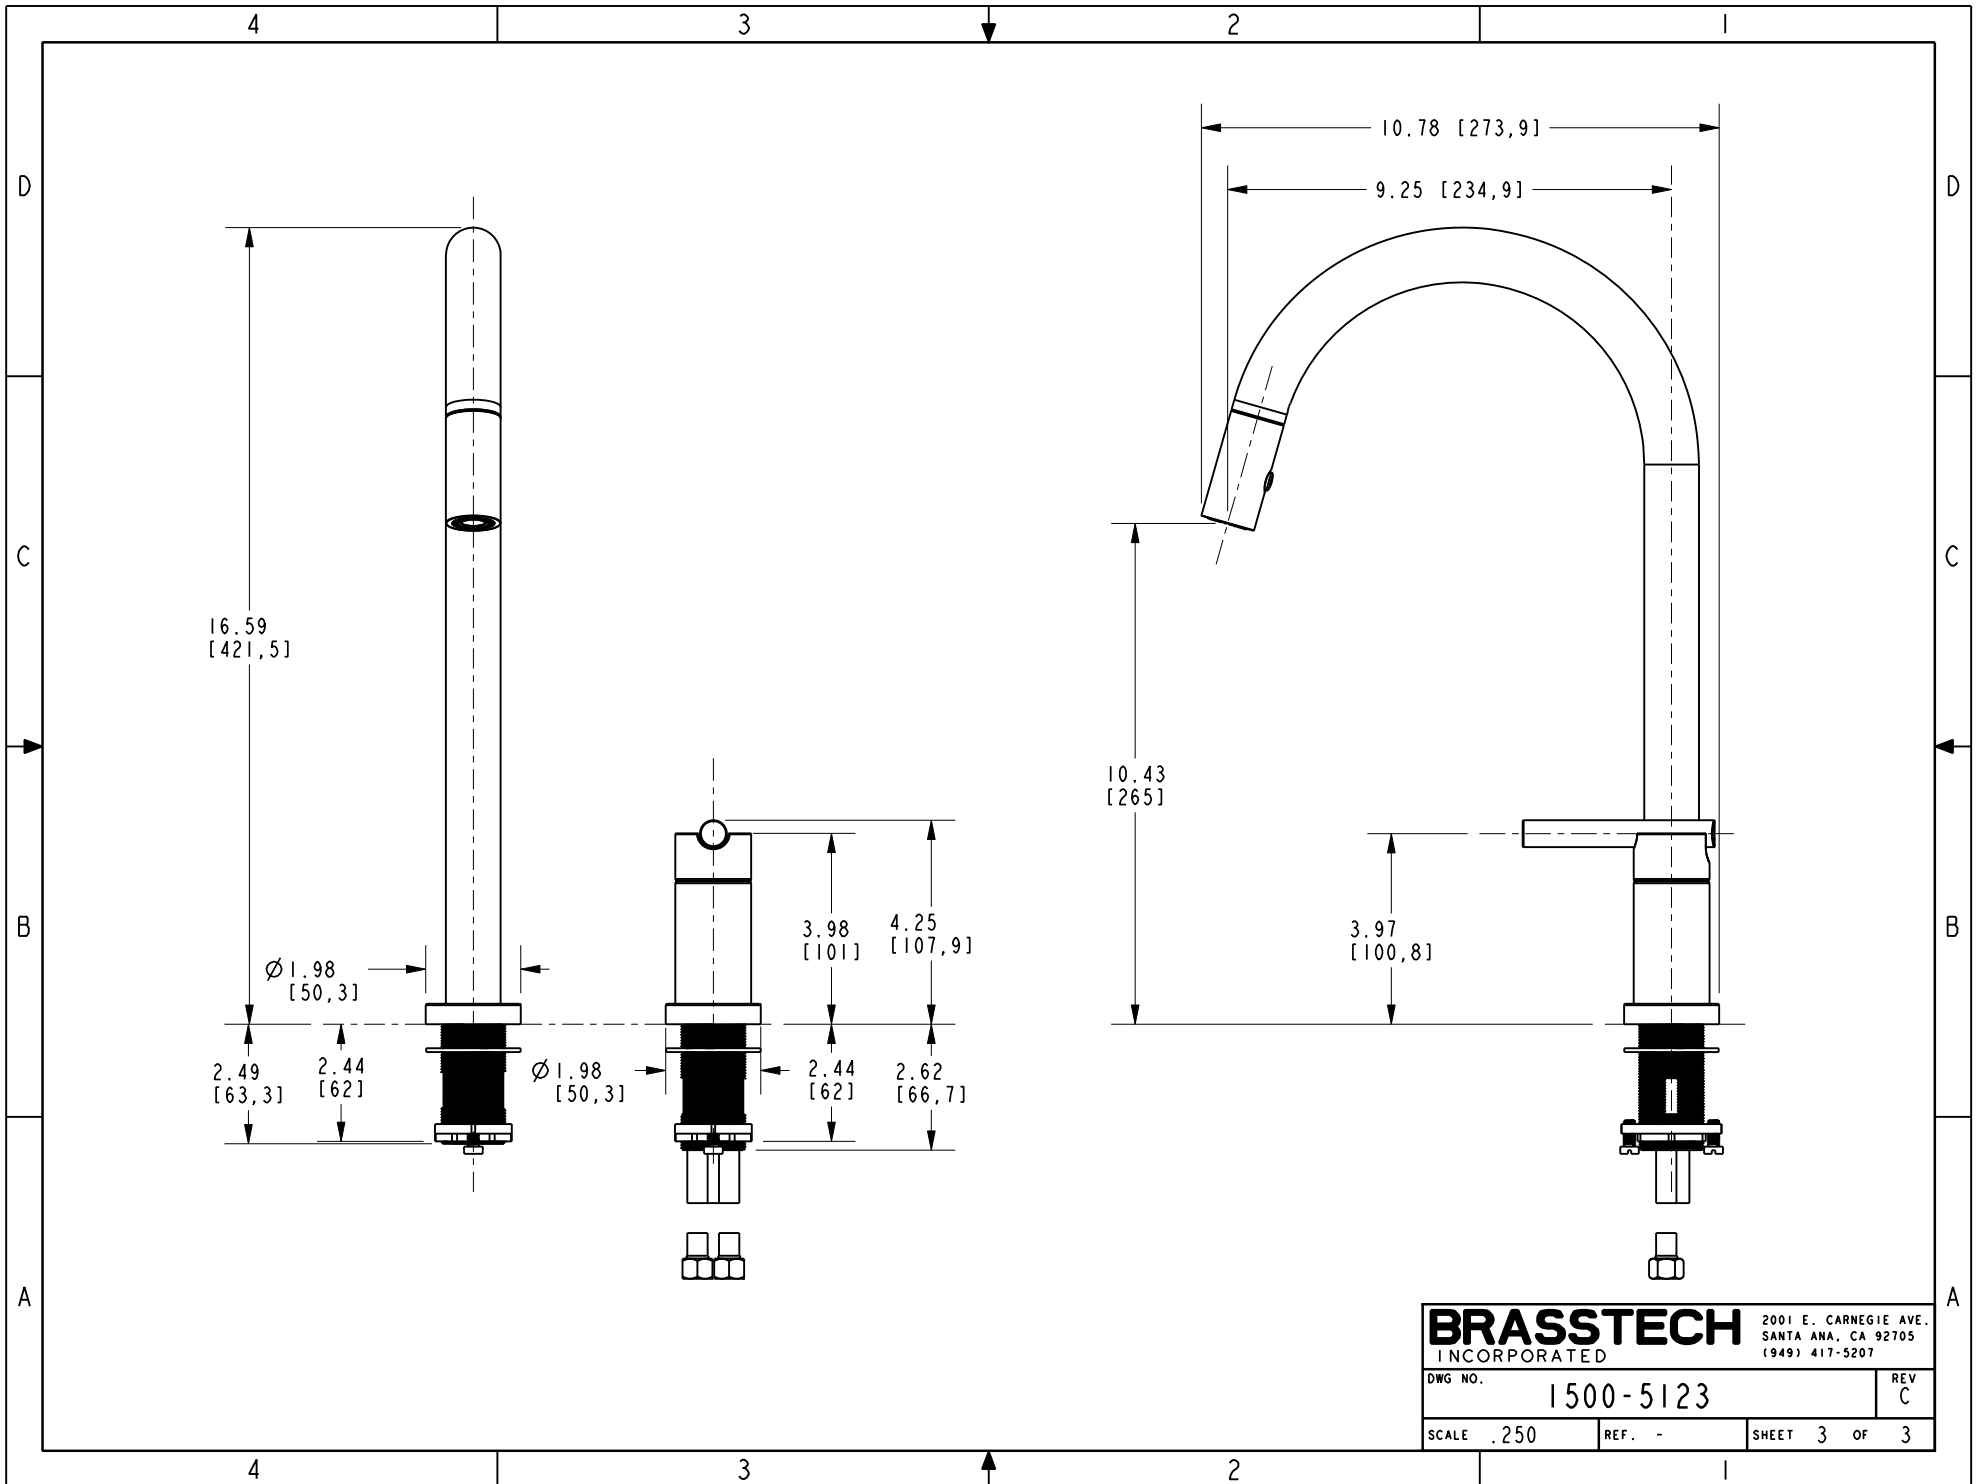

BRASSTECH		2001 E. CARNEGIE AVE. SANTA ANA, CA 92705 (949) 417-5207	
DWG NO.	1500-5123	REV C	
SCALE .150	REF. -	SHEET 2 OF 3	

BRASSTECH		2001 E. CARNEGIE AVE.
INCORPORATED		SANTA ANA, CA 92705
		(949) 417-5207
DWG NO.	1500-5123	REV C
SCALE .250	REF. -	SHEET 3 OF 3