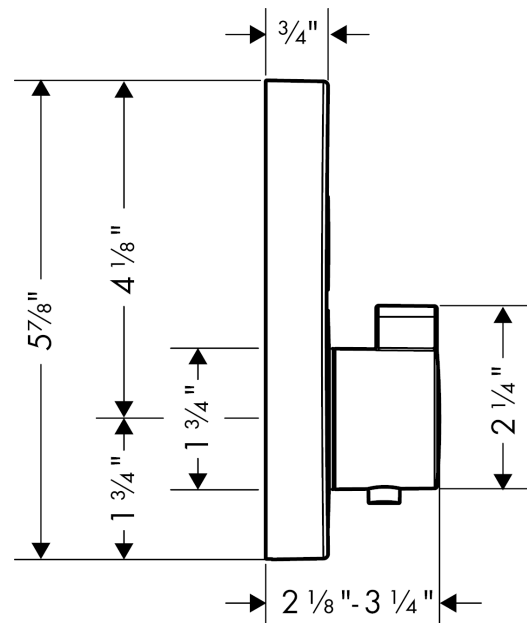

**ShowerSelect S**

**Thermostatic Trim for 2 Functions, Round**

Finishes : **brushed bronze** Part no. : **15743141**

**Description**

**Features**

- Select push-button on/off control for 2 outlets
- Outlets may be operated simultaneously
- Flow: 8.0 GPM (30.3 L/Min) / 2.0 GPM (7.6 L/Min)
- Thermostatic cartridge, Start/stop cartridge
- Anti-scald 100° safety stop
- Optimized for water-efficient shower products
- Trim comes with Select buttons: handshower and Rain
- Optional accessory to limit total flow to 2.0 GPM @ 80 psi where required

**Item details**

**Technology**

**Compliance**

**Product image**

**Scale drawing**

**ShowerSelect S**  
**Thermostatic Trim for 2 Functions, Round**  
 Finishes : **brushed bronze**    Part no. : **15743141**