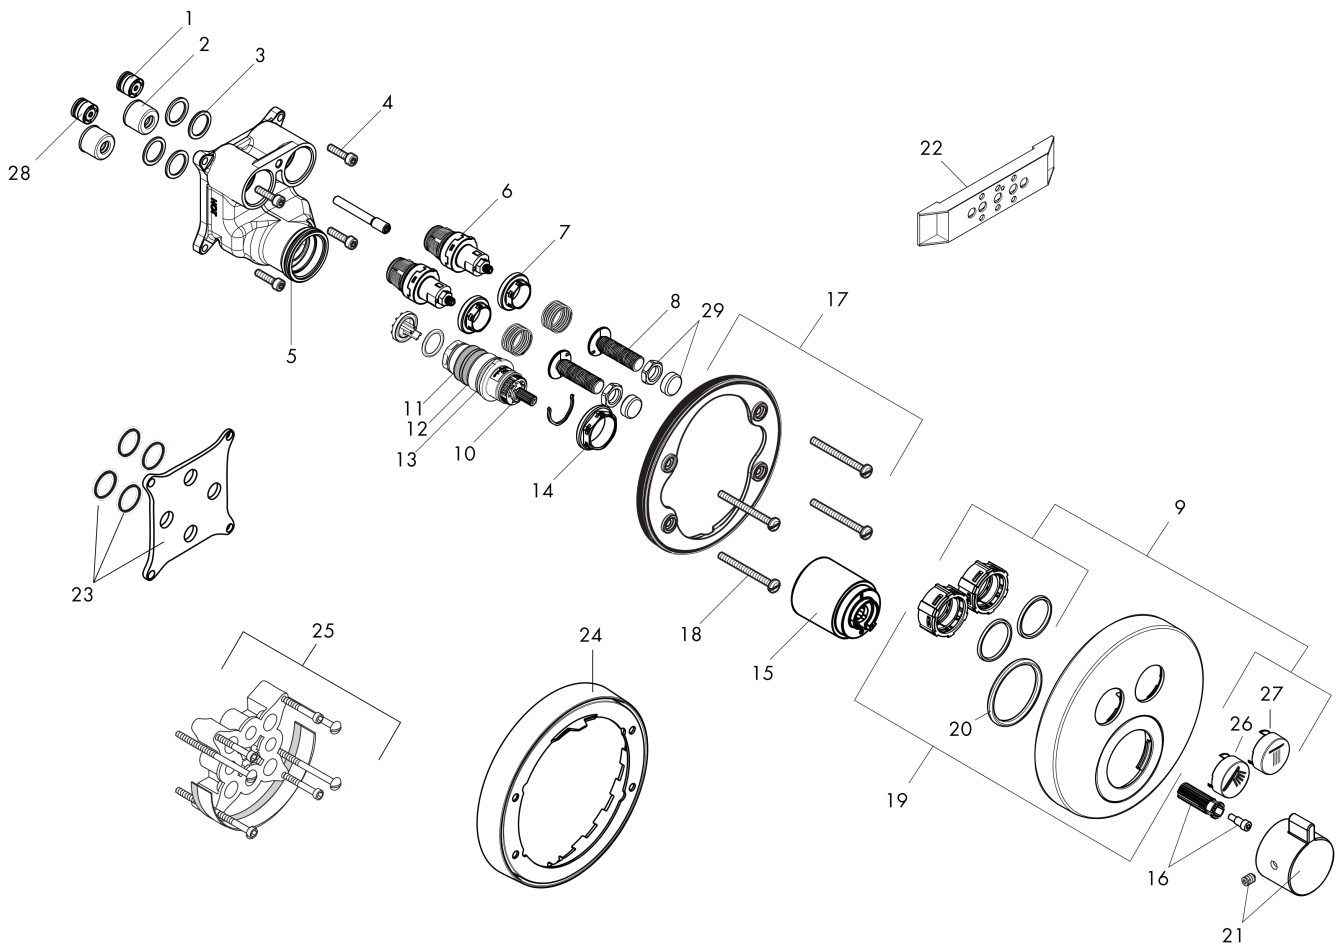

ShowerSelect S
Thermostatic Trim for 2 Functions, Round
Finishes : **brushed bronze**   Part no. : **15743141**

Exploded drawing

Year of production: >08/20

ShowerSelect S

Thermostatic Trim for 2 Functions, Round

Finishes : **brushed bronze** Part no. : **15743141**

Spare parts list

Year of production: >08/20

Pos.	Description	Part no.	Price	PU
1	non return valve	97980000	-	1
2	noise reduction	94073000	-	1
3	O-ring 16x2	98133000	-	1
4	set of screws	96525000	-	1
5	O-ring 36x2	98156000	-	1
6	shut off unit	95758000	-	1
7	nut	98368000	-	1
8	Select-adapter	92219000	-	1
9	set of symbols	92218000	-	1
10	thermostat cartridge	98282001	-	1
11	O-ring 20x1,5	98197000	-	1
12	O-ring 25x1,5	98146000	-	1
13	O-ring 25x2,5	92146000	-	1
14	nut	98913000	-	1
15	sleeve	92216140	-	1
16	handle fixing set	95843000	-	1
17	holder for escutcheon	98793000	-	1
18	set of fixing screws	96454000	-	1
19	escutcheon 155 / 155 mm	92217141	-	1
20	O-ring 44x4	98471000	-	1
21	handle for thermostat	92215141	-	1
22	fit-up aid	92540000	-	1
23	compensation set 1°	95521000	-	1
24	extension 22 mm (Ø 150 mm)	13597140	-	1
25	extension 25 mm	13595000	-	1
26	symbol head shower Rain small	93572880	-	1
27	symbol handshower	93573880	-	1
28	non return valve (pressure-resistant up to 2 MPa)	92594000	-	1
29	nut and flange	92696000	-	1
a	pushbutton	93955880	-	1
b	screw cover	95181000	-	1
c	set of fixing screws	97747000	-	1
d	brake disc	92498000	-	1
e	symbol head shower Rain large	93571880	-	1
f	symbol Flood jet	93574880	-	1
g	symbol Whirl	93575880	-	1
h	symbol Mono	93576880	-	1
i	symbol tub	93577880	-	1
j	symbol body shower	93578880	-	1
k	symbol ON/OFF	93579880	-	1