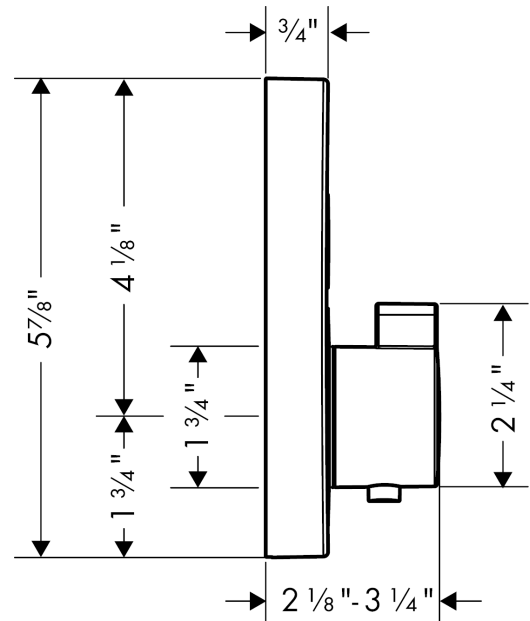

ShowerSelect S

Thermostatic Trim for 2 Functions, Round

Finishes : **brushed nickel** Part no. : **15743821**

Description

Features

- Outlets may be operated simultaneously
- Select push-button on/off control for 2 outlets
- Flow: 8.0 GPM (30.3 L/Min) / 2.0 GPM (7.6 L/Min)
- Thermostatic cartridge, Start/stop cartridge
- Anti-scald 100° safety stop
- Optimized for water-efficient shower products
- Includes optional accessory to limit total flow to 2.0 GPM @ 80 psi where required

Item details

List Price

Technology

Compliance

Product image

Scale drawing

ShowerSelect S

Thermostatic Trim for 2 Functions, Round

Finishes : brushed nickel Part no. : 15743821

Exploded drawing

Year of production: >12/14

ShowerSelect S

Thermostatic Trim for 2 Functions, Round

Finishes : **brushed nickel** Part no. : **15743821**

Spare parts list