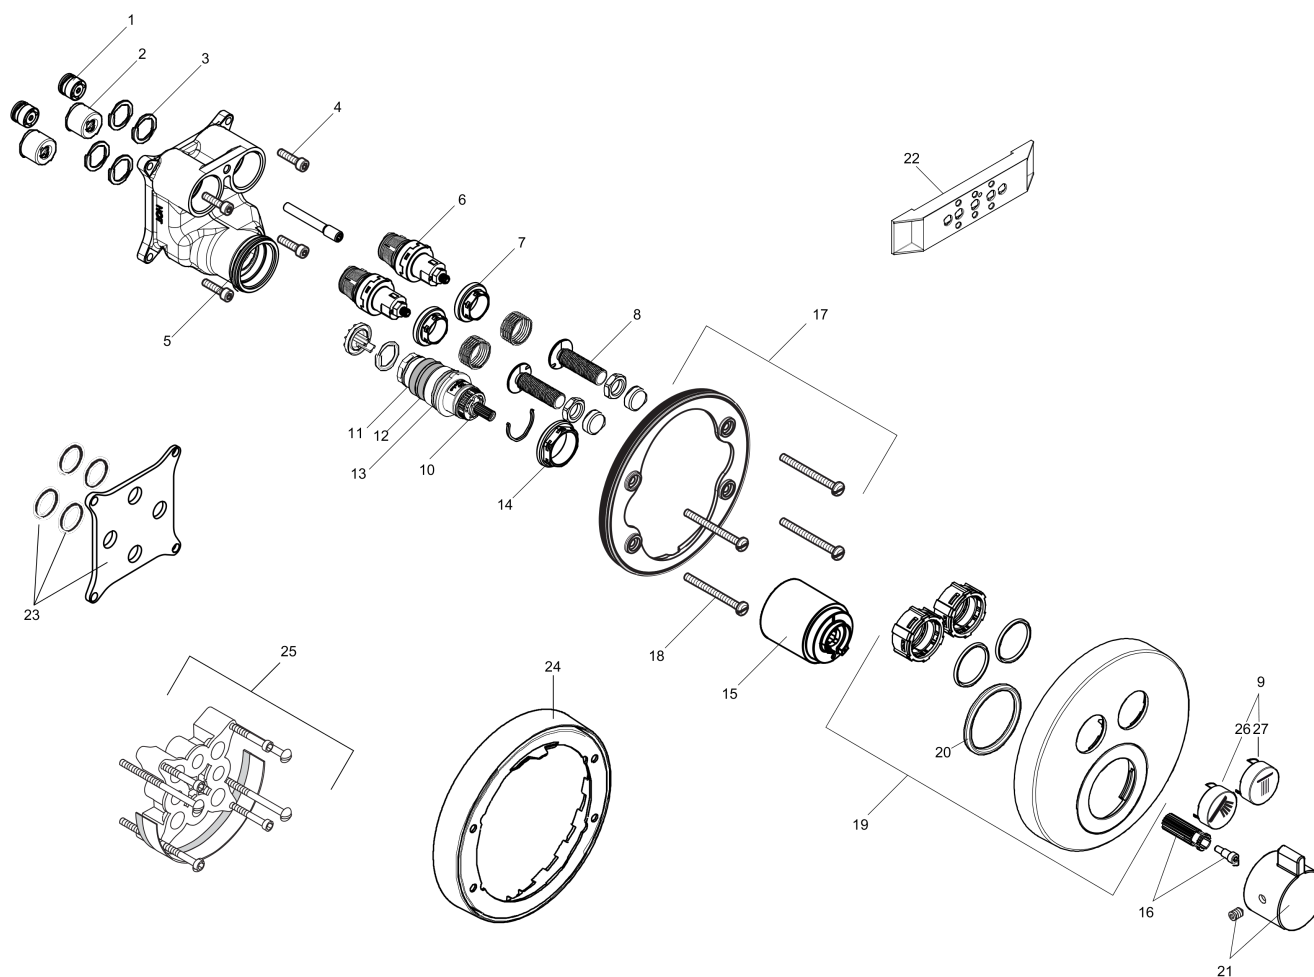

ShowerSelect S

Thermostatic Trim for 2 Functions, Round

Finishes : **brushed nickel** Part no. : **15743821**

Description

Features

- Outlets may be operated simultaneously
- Select push-button on/off control for 2 outlets
- Flow: 8.0 GPM (30.3 L/Min) / 2.0 GPM (7.6 L/Min)
- Thermostatic cartridge, Start/stop cartridge
- Anti-scald 100° safety stop
- Optimized for water-efficient shower products
- Includes optional accessory to limit total flow to 2.0 GPM @ 80 psi where required

Item details

List Price

Technology

Compliance

Product image

Scale drawing

ShowerSelect S

Thermostatic Trim for 2 Functions, Round

Finishes : brushed nickel Part no. : 15743821

Exploded drawing

Year of production: >12/14

ShowerSelect S

Thermostatic Trim for 2 Functions, Round

Finishes : **brushed nickel** Part no. : **15743821**

Spare parts list