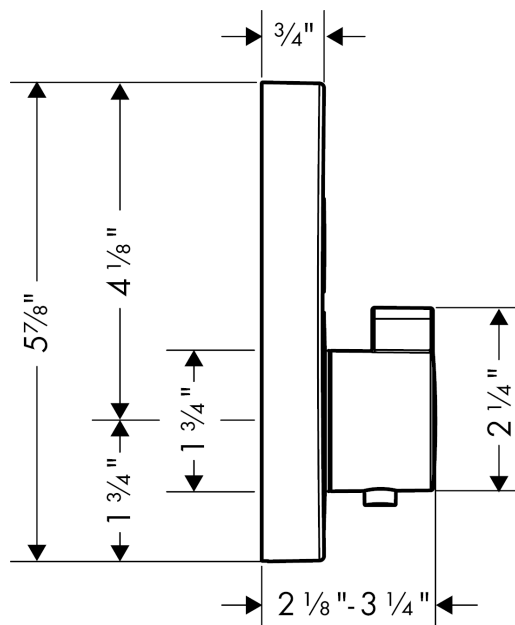

Scale drawing