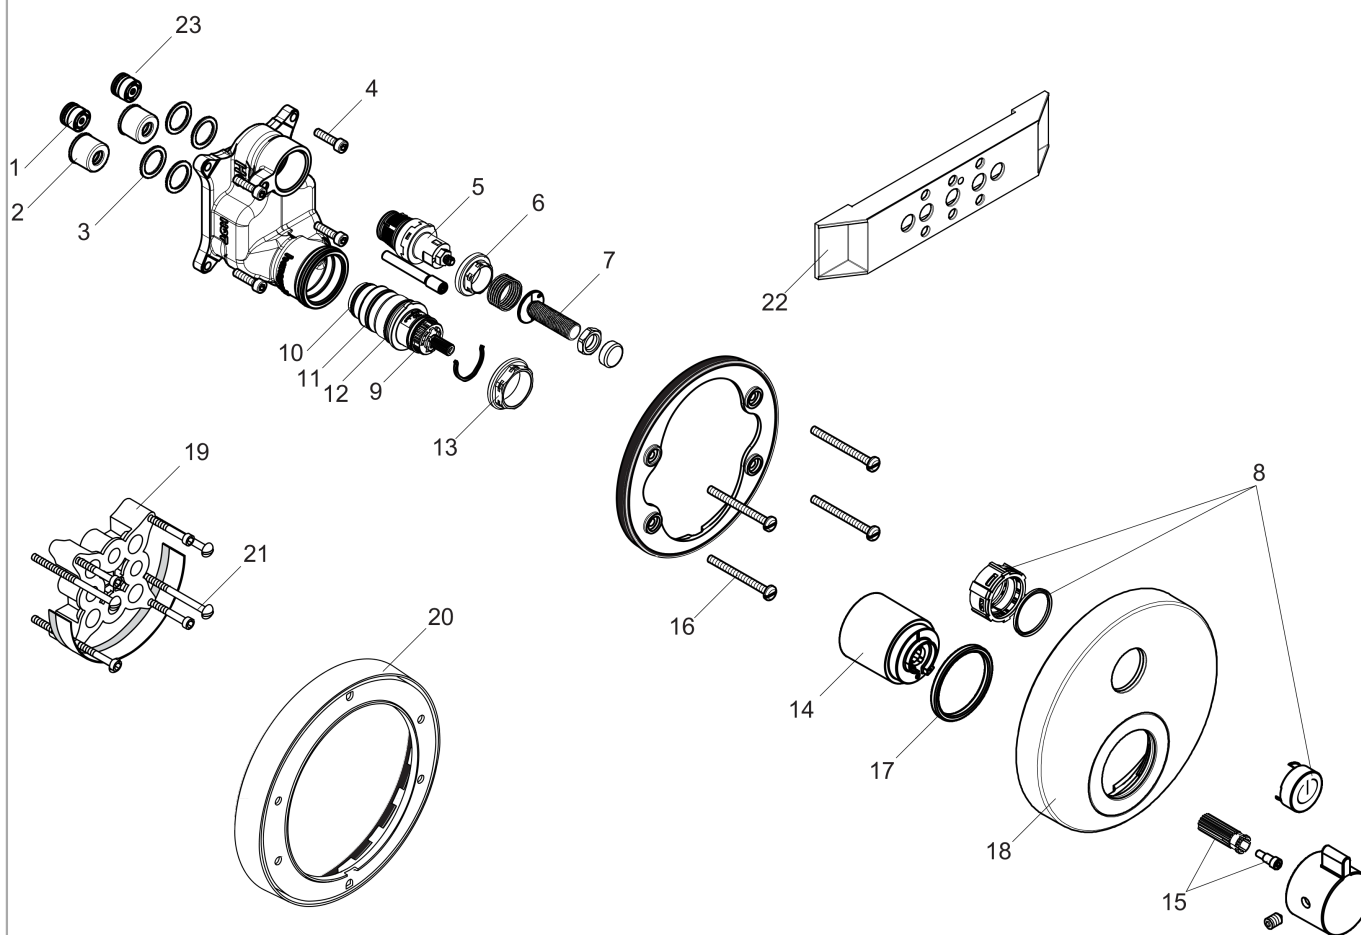

### Scale drawing

## ShowerSelect S

Thermostatic Trim for 1 Function, Round

Finishes : brushed nickel Part no. : 15744821

### Exploded drawing

Year of production: >12/14