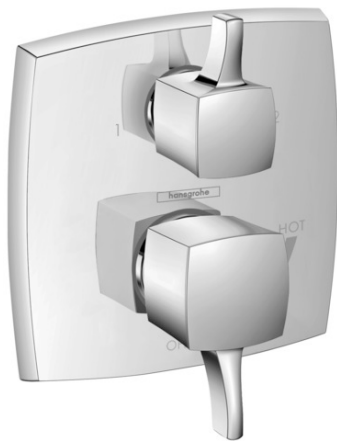

Ecostat Classic
Pressure Balance Trim Classic Square with Diverter
 Surface: **chrome** Part no. : **15865001**

Description

Features

- Temperature and on/off control for 2 outlets
- Outlets may be operated simultaneously
- Flow: 4.5 GPM (17 L/Min)

Item details

Compliance

Product image

Scale drawing