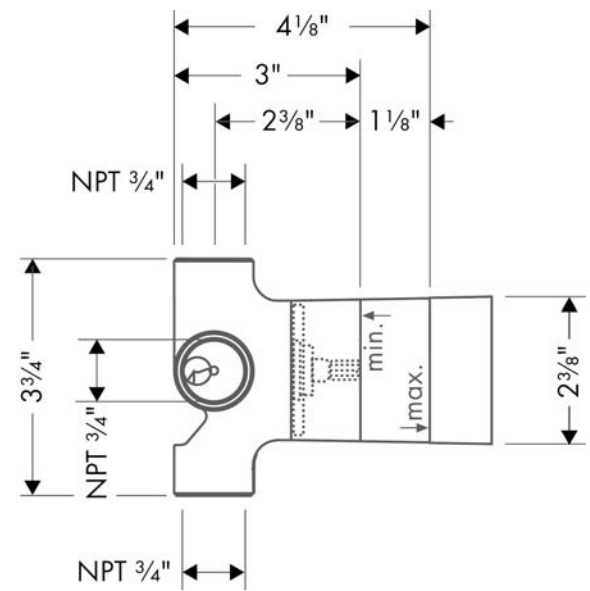

### Features

- 1 inlet, 3 outlets
- 3/4" NPT
- Requires volume control
- Flow: 17 GPM (65.0 L/Min)

## Item details

## Scale drawing

**Rough, Quattro 3-Way Diverter,  $\frac{3}{4}$ "**  
Finishes : n.a. Part no. : 15930181

## Exploded drawing

Year of production: >07/18

**Rough, Quattro 3-Way Diverter, 3/4"**  
 Finishes : n.a. Part no. : 15930181