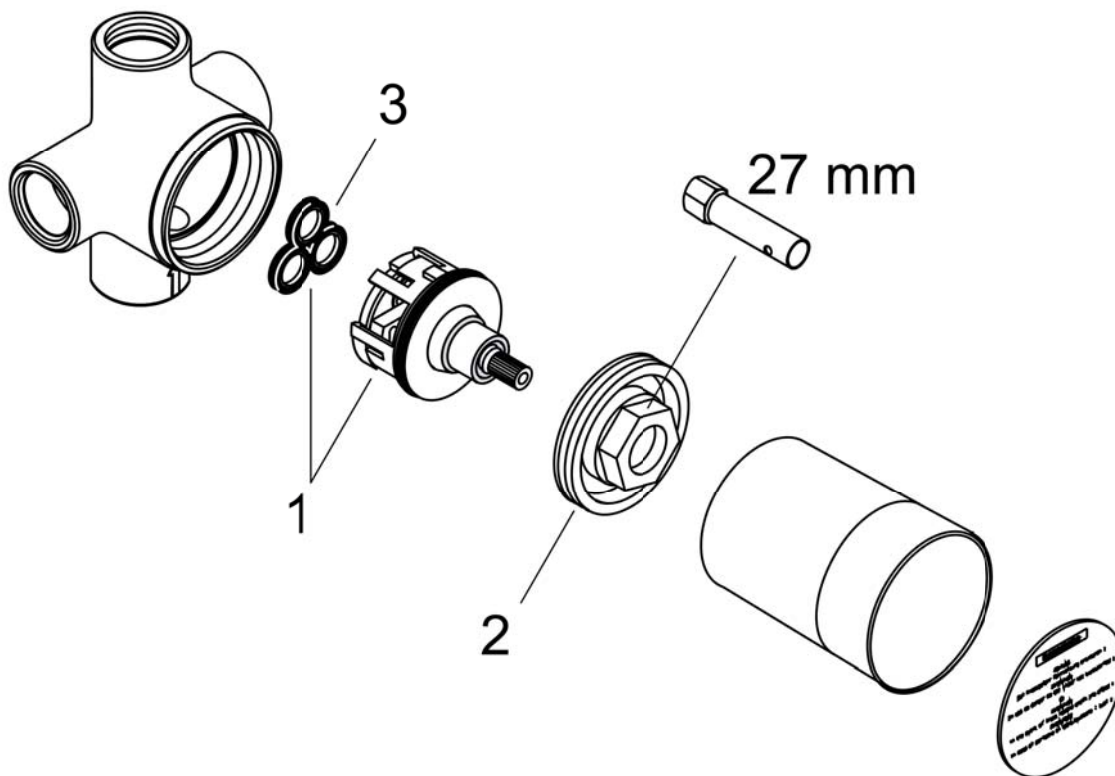

## Product image

## Scale drawing

**Rough, Quattro 3-Way Diverter,  $\frac{3}{4}$ "**  
Finishes : n.a. Part no. : 15930181

## Exploded drawing

Year of production: >07/18

**Rough, Quattro 3-Way Diverter, 3/4"**  
 Finishes : n.a. Part no. : 15930181

## Spare parts list

Year of production: >07/18

Pos.	Description	Part no.	Price	PU
1	diverter unit	96604000	-	1
2	nut	97550000	-	1
3	sealing set	98798000	-	1
a	extension 25 mm	96370000	-	1