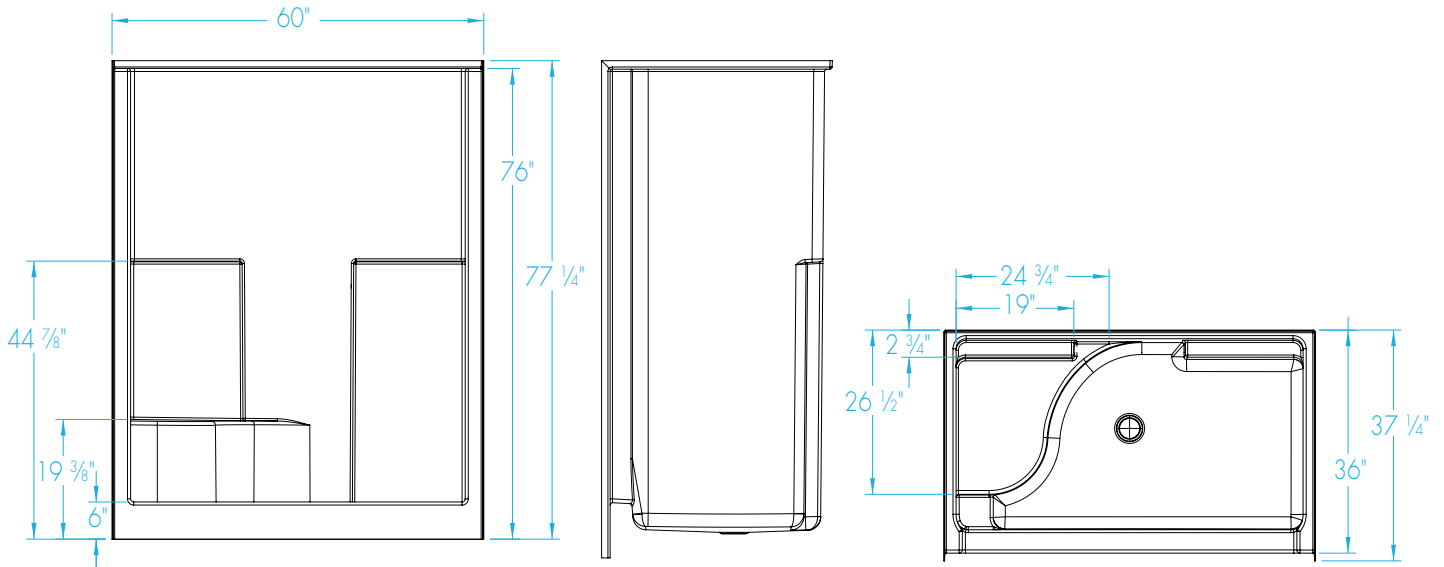

1603STS – EVERYDAY SHOWERS

60 x 36 x 76 inches

MODEL #1603STS

SUPERCORE SHOWER #1603STSSC

FEATURES

- Shower stall
- Smooth wall finish
- Integral toiletry shelves
- Slip resistant, textured bottom
- Left or right single seat
- Center drain
- AcrylX™ applied acrylic surface
- Lifetime limited warranty

COLOR OPTIONS

Stock	Upgraded	Premium
White	Almond Linen/Biscuit Bone	Black Mexican Sand Sand Bar Sterling Silver

1603STS

60 x 36 x 76 inches

FEATURES Dimensional Tolerance $\pm 3/8"$. Dimensions needed for site preparation should be measured from the unit. Aquatic assumes no responsibility for preparatory work.

Model #	Material	Wall Finish	Pieces	Drain	Seat	Net Wt. lbs.	Pkg. Wt. lbs.
Shower #1603STS	AcrylX™	Smooth	1	Center	1 seat (LH or RH)	144	149

DIMENSIONS

Specifications	inches
Width: Overall / Net	60
Depth: Overall / Net	37 1/4 / 36
Height: Overall / Net	77 1/4 / 76
Enclosure Opening	54
Skirt Height	6
Drain Rough-In (from Back Wall)	15 3/4
Drain Rough-In (from Side Wall)	30
Drain: Diameter / Clearance	3 1/4 / 7/8

FRAMING DIMENSIONS inches

Type	D Depth	W Width	H Height	A	B	C
Alcove	37 1/4	60 1/8	-	Box Out	30	15 3/4