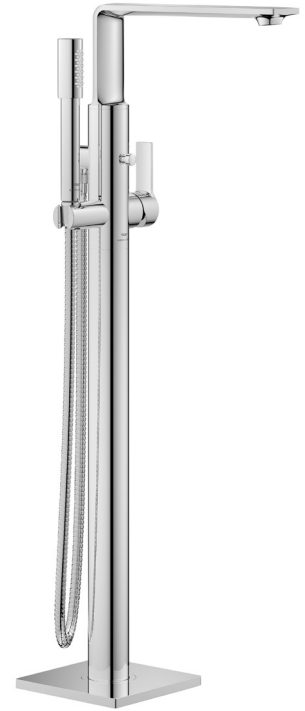

# 25222

## ALLURE NEW

### SINGLE-HANDLE FREESTANDING TUB FAUCET WITH 1.75 GPM (6.6 L/MIN) HAND SHOWER

#### STANDARD SPECIFICATION:

- GROHE LongLife finish
- GROHE DreamSpray
- Speed Clean anti-lime system
- Floor Mounted
- 10 3/4" Spout reach
- Requires Rough-In Set (29 038 001) (sold separately)
- Integrated non-return valve in the shower outlet 1/2"
- 49" hose
- Sena Stick Hand Shower, 1.75 gpm