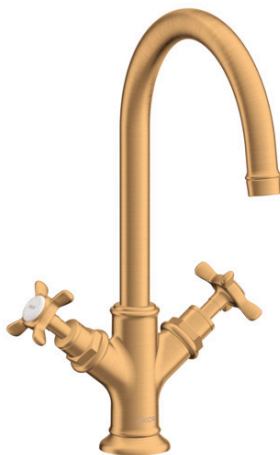

AXOR Montreux
2-Handle Faucet 210 with Pop Up Drain, 1.2 GPM
 Finish: **Brushed Gold Optic** Part no. : **16502251**

Features

- Consists of: Pop Up Drain
- Handle design: cross handle
- Swivel range 150°
- Spray pattern: Laminar spray
- Maximum flow rate: 1.2 GPM
- 90-degree ceramic valves
- Pop-Up Drain

Item details

List Price \$ 1,431.00

Technology

Compliance / Sustainability

Product image

Scale drawing