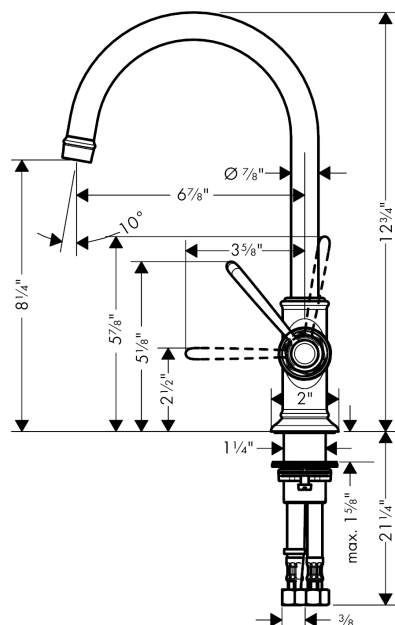

AXOR Montreux

AXOR Montreux Single-Hole Faucet without Pop-Up, Tall, 1.2 GPM

Finishes : **brushed nickel** Part no. : **16518821**

Description

Features

- Swivel range 120°
- Aerated spray
- Flow: 1.2 GPM (4.5 L/Min)
- Ceramic cartridge

Item details

List Price

Technology

Compliance

Product image

Scale drawing

AXOR Montreux

AXOR Montreux Single-Hole Faucet without Pop-Up, Tall, 1.2 GPM

Finishes : **brushed nickel** Part no. : **16518821**

Spare parts list

Year of production: >01/18

Pos.	Description	Part no.	Price	PU
1	spout cpl.	97990820	-	1
2	hollow set screw M4x5	98731000	-	1
3	aerator M18x1 (4,5 l/min)	93062820	-	1
4	handle	92973820	-	1
5	cover cap	92974000	-	1
6	O-ring 16x2	98133000	-	1
7	screw cover	96338000	-	1
8	flange	92625820	-	1
9	nut	92627000	-	1
10	cartridge, assy	95973001	-	1
11	seal	98865000	-	1
12	fixing set (Ø 32)	13961000	-	1
13	lever collar	97548000	-	1
14	connection hose 23½" M8x0,75 3/8"	98600001	-	1
15	O-ring 7x1,5	98422000	-	1