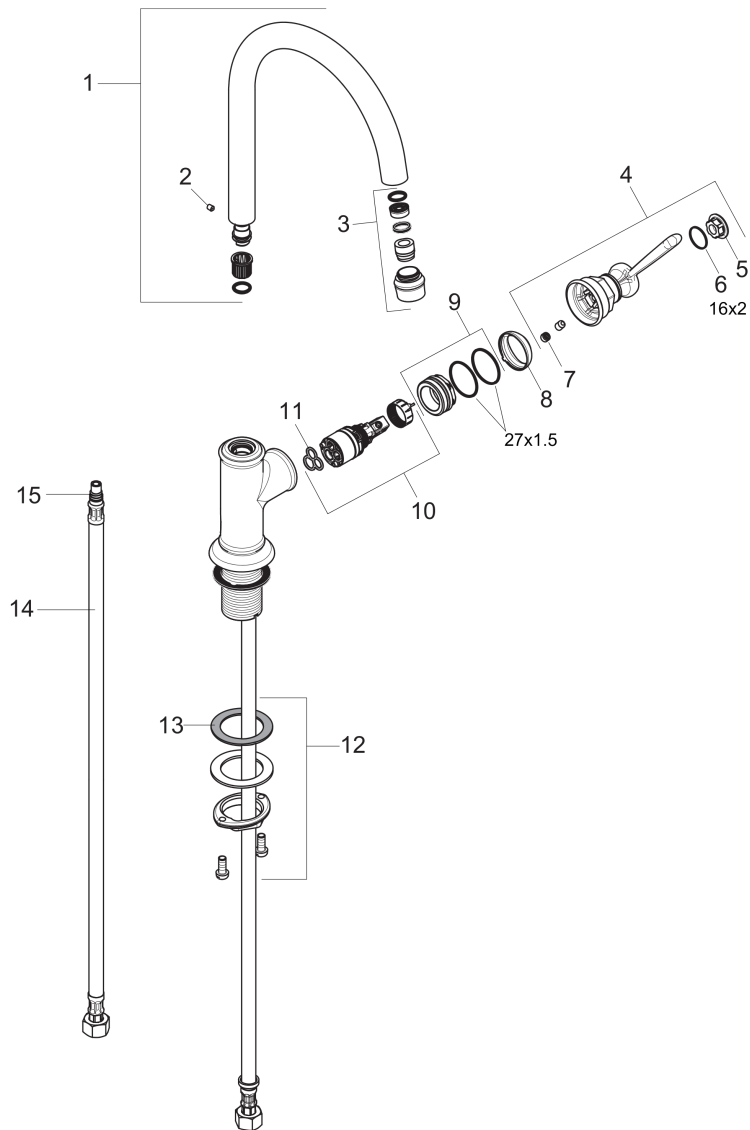

AXOR Montreux

AXOR Montreux Single-Hole Faucet without Pop-Up, Tall, 1.2 GPM

Finishes : polished nickel Part no. : 16518831

Description

Features

- Swivel range 120°
- Aerated spray
- Flow: 1.2 GPM (4.5 L/Min)
- Ceramic cartridge

Item details

List Price

Technology

Compliance

Product image

Scale drawing

AXOR Montreux

AXOR Montreux Single-Hole Faucet without Pop-Up, Tall, 1.2 GPM

Finishes : **polished nickel** Part no. : **16518831**

Exploded drawing

Year of production: >01/18

AXOR Montreux

AXOR Montreux Single-Hole Faucet without Pop-Up, Tall, 1.2 GPM

Finishes : **polished nickel** Part no. : **16518831**

Spare parts list

Year of production: >01/18

Pos.	Description	Part no.	Price	PU
1	spout cpl.	97990830	-	1
2	hollow set screw M4x5	98731000	-	1
3	aerator M18x1 (4,5 l/min)	93062830	-	1
4	handle	92973830	-	1
5	cover cap	92974000	-	1
6	O-ring 16x2	98133000	-	1
7	screw cover	96338000	-	1
8	flange	92625830	-	1
9	nut	92627000	-	1
10	cartridge, assy	95973001	-	1
11	seal	98865000	-	1
12	fixing set (Ø 34)	95049000	-	1
13	lever collar	97548000	-	1
14	connection hose 23½" M8x0,75 3/8"	98600001	-	1
15	O-ring 7x1,5	98422000	-	1
a	O-ring 27x1,5	92527000	-	1