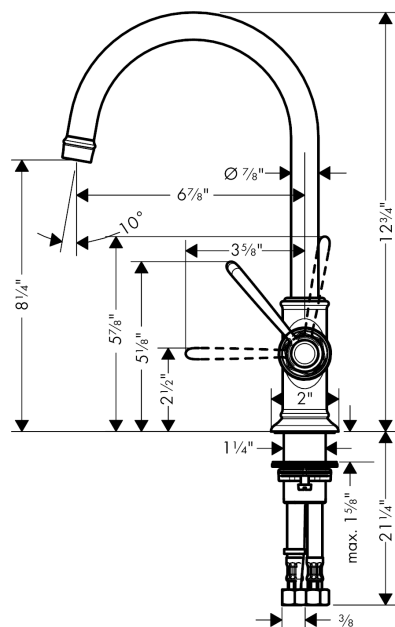

AXOR Montreux

AXOR Montreux Single-Hole Faucet without Pop-Up, Tall, 1.2 GPM

Finishes : polished nickel Part no. : 16518831

Description

Features

- Swivel range 120°
- Aerated spray
- Flow: 1.2 GPM (4.5 L/Min)
- Ceramic cartridge

Item details

List Price

Technology

Compliance

Product image

Scale drawing

AXOR Montreux

AXOR Montreux Single-Hole Faucet without Pop-Up, Tall, 1.2 GPM

Finishes : **polished nickel** Part no. : **16518831**

Exploded drawing

Year of production: >01/18

AXOR Montreux

AXOR Montreux Single-Hole Faucet without Pop-Up, Tall, 1.2 GPM

Finishes : **polished nickel** Part no. : **16518831**

Spare parts list

Year of production: >01/18

Pos.	Description	Part no.	Price	PU
1	spout cpl.	97990830	-	1
2	hollow set screw M4x5	98731000	-	1
3	aerator M18x1 (4,5 l/min)	93062830	-	1
4	handle	92973830	-	1
5	cover cap	92974000	-	1
6	O-ring 16x2	98133000	-	1
7	screw cover	96338000	-	1
8	flange	92625830	-	1
9	nut	92627000	-	1
10	cartridge, assy	95973001	-	1
11	seal	98865000	-	1
12	fixing set (Ø 34)	95049000	-	1
13	lever collar	97548000	-	1
14	connection hose 23½" M8x0,75 3/8"	98600001	-	1
15	O-ring 7x1,5	98422000	-	1
a	O-ring 27x1,5	92527000	-	1