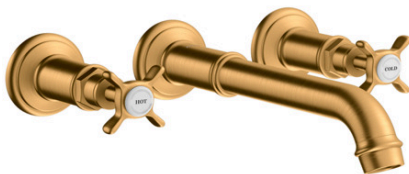

AXOR Montreux
Wall-Mounted Widespread Faucet Trim with Cross Handles, 1.2 GPM
 Finishes : Part no. : **16532251**

Features

- Spray modes: Aerated spray
- Flow: 1.2 GPM (4.5 L/Min)
- 90° ceramic valves

Item details

List Price

Technology

Compliance

Product image

Scale drawing