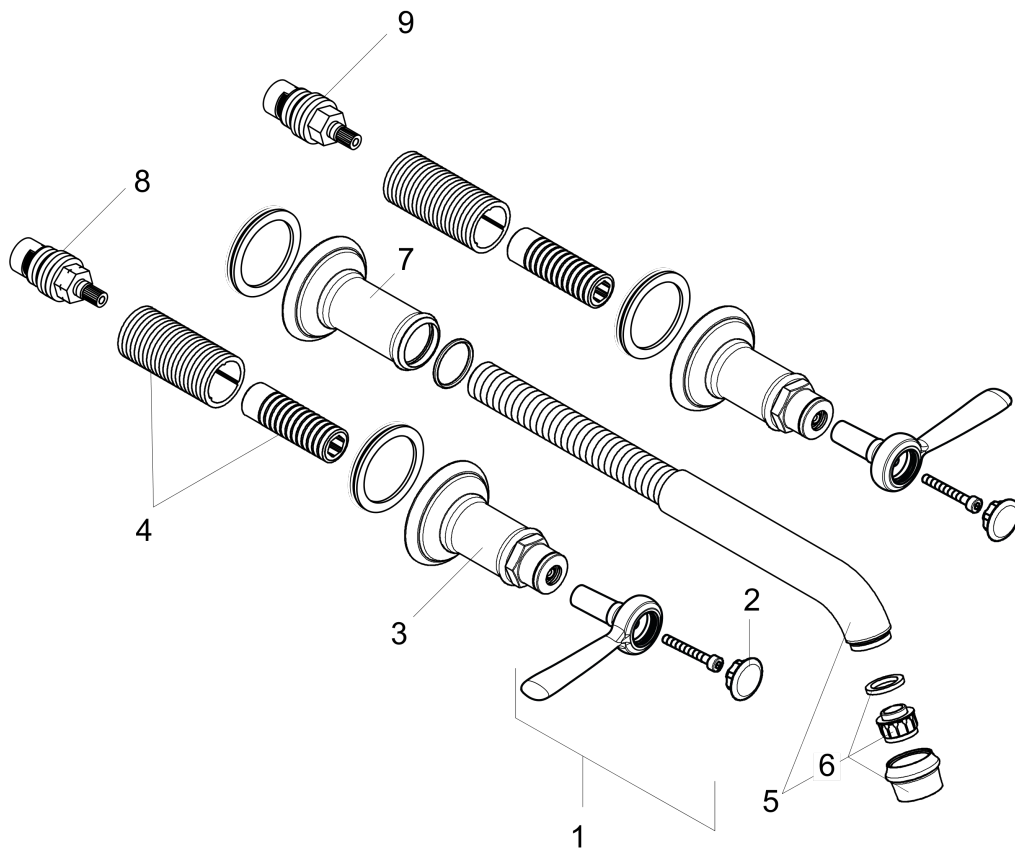

### Scale drawing

## AXOR Montreux

Wall-Mounted Widespread Faucet Trim with Lever Handles, 1.2 GPM

Finishes : polished nickel Part no. : 16534831

## AXOR Montreux

Wall-Mounted Widespread Faucet Trim with Lever Handles, 1.2 GPM

Finishes : **polished nickel** Part no. : **16534831**

### Spare parts list

Year of production: >07/16

Pos.	Description	Part no.	Price	PU
1	handle	16691830	-	1
2	set of screw covers, cold / hot water / neutral	97987000	-	1
3	escutcheon for handle	98578000	-	1
4	fixing set	96392000	-	1
5	spout cpl.	98574830	-	1
6	aerator M22x1 (7 l/min)	98583830	-	1
7	escutcheon for spout	98576830	-	1
8	shut off unit left closing	96351001	-	1
9	shut off unit right closing	96350001	-	1
a	base body	10303181	-	1