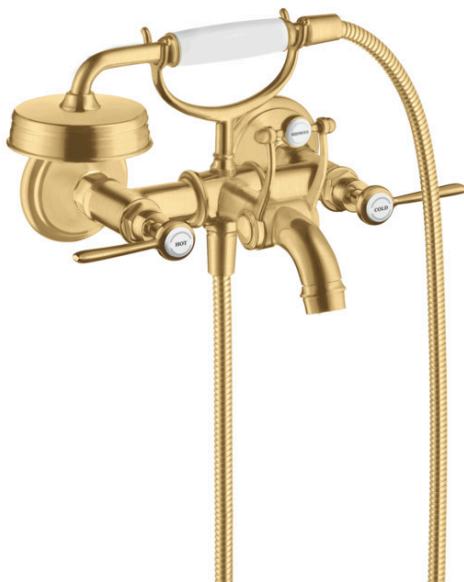

AXOR Montreux
2-Handle Wall-Mounted Tub Filler with Lever Handles and 1.8 GPM Handshower
Finishes : Part no. : **16556251**

Features

- Flow: 5.28 GPM (20 L/Min)
- Flow rate of hand shower at 3 bar: 1.8 GPM (6.8 L/Min)
- 90° ceramic valves
- Integrated double backflow prevention

Item details

List Price

Technology

Compliance

Product image