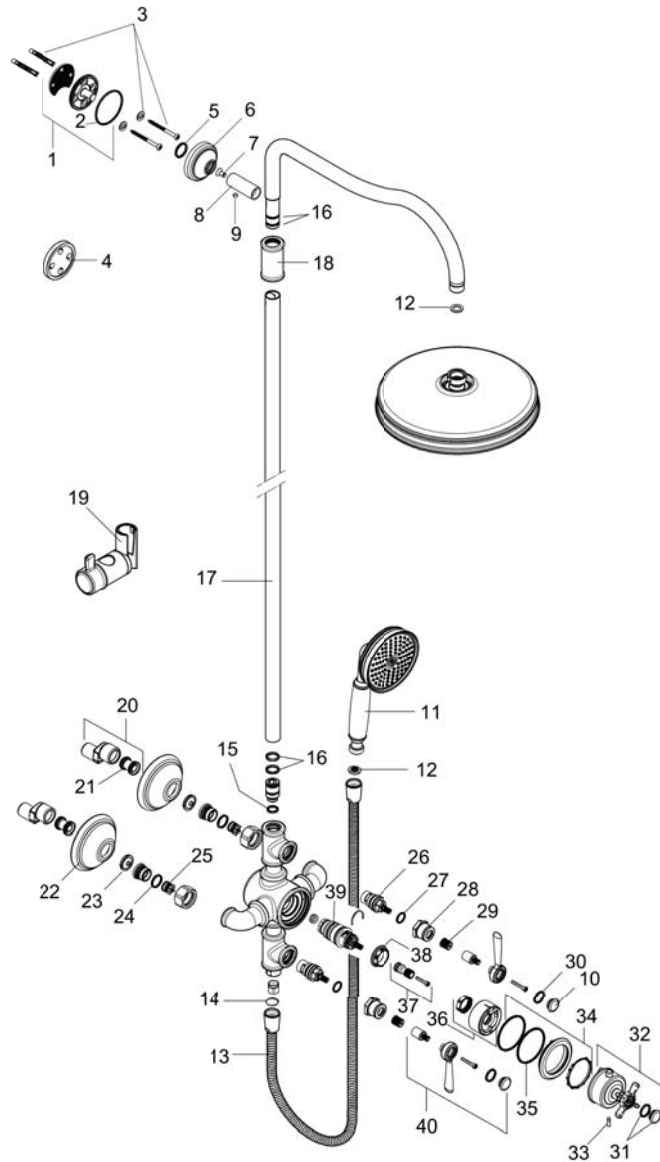

AXOR Montreux
AXOR Montreux Showerpipe, 1.8 GPM
Finishes : brushed nickel Part no. : 16574821

Exploded drawing

Year of production: >01/18

AXOR Montreux
AXOR Montreux Showerpipe, 1.8 GPM
 Finishes : **brushed nickel** Part no. : **16574821**

Spare parts list

Year of production: >01/18

Pos.	Description	Part no.	Price	PU
1	wall flange	95688000	-	1
2	O-Ring 50x2	98187000	-	1
3	mounting set	96179000	-	1
4	tile-matching-disk	95239820	-	1
5	O-ring 20x2	98165000	-	1
6	escutcheon Ø 60 mm	92982820	-	1
7	screw	92137000	-	1
8	sleeve	92166820	-	1
9	hollow set screw M6x5	98447000	-	1
10	set of screw covers	93182000	-	1
11	handshower	16320820	-	1
12	filter packing	94246000	-	1
13	shower hose 1,60 m	28116820	-	1
14	seal	98058000	-	1
15	O-ring 12x2,25	98382000	-	1
16	O-ring 15x2,5	98131000	-	1
17	pipe 973 mm	92468820	-	1
18	sleeve	92983820	-	1
19	support, assy	98723820	-	1
20	set of S-unions (±32 mm)	98592000	-	1
21	noise reduction	96429000	-	1
22	escutcheon	98595820	-	1
23	filter packing	96922000	-	1
24	O-ring 17x1,5	98137000	-	1
25	non return valve	96737000	-	1
26	shut off unit right closing	94009000	-	1
27	O-ring 14x1,78	92984000	-	1
28	sleeve	92712820	-	1
29	adapter for handle	92375000	-	1
30	O-ring 16x2	98133000	-	1
31	set of screw covers, cold / hot water / neutral	97987000	-	1
32	handle for thermostat	16594820	-	1
33	hollow set screw M5x16	97666000	-	1
34	deco-ring	92985000	-	1
35	O-ring 48x2,5	92987000	-	1
36	sleeve	92986820	-	1
37	adapter for handle	96435000	-	1
38	nut	98913000	-	1
39	thermostat cartridge	98282001	-	1
40	handle	92705820	-	1