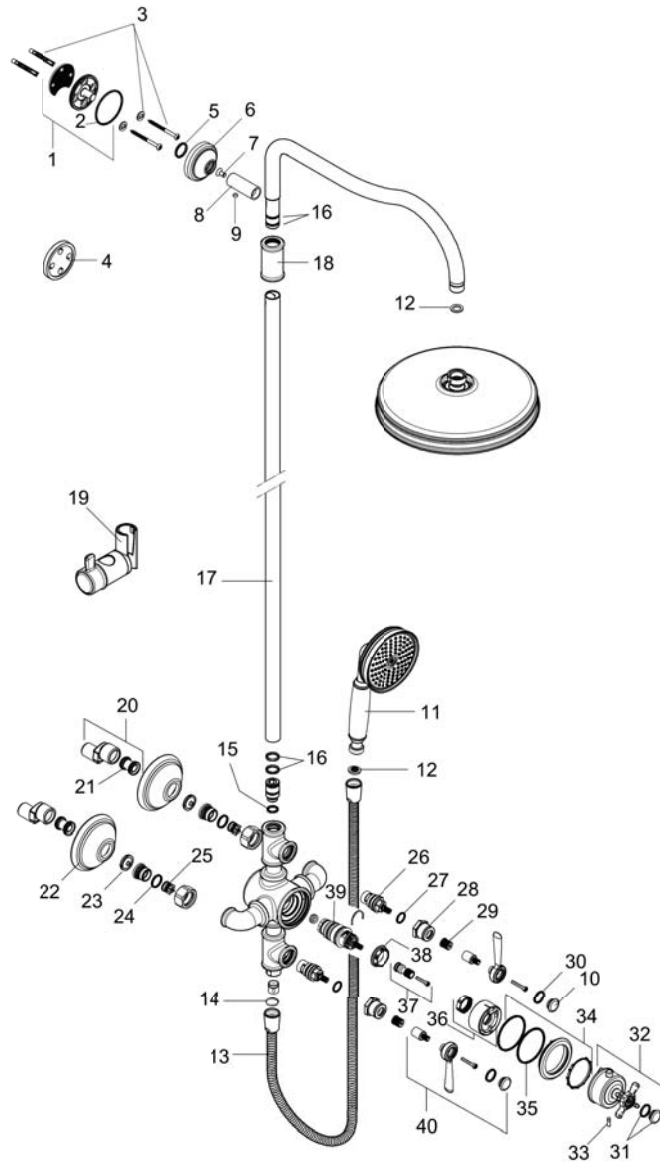

AXOR Montreux
AXOR Montreux Showerpipe, 1.8 GPM
 Finishes : polished nickel Part no. : 16574831

Description

Features

- Flow: 1.8 GPM (6.8 L/Min)
- Outlets may not be operated simultaneously
- Anti-scald 100° safety stop
- Integrated volume controls
- Exposed installation
- Thermostatic cartridge

Item details

Technology

Compliance

Product image

Scale drawing

AXOR Montreux
AXOR Montreux Showerpipe, 1.8 GPM
Finishes : polished nickel Part no. : 16574831

Exploded drawing

Year of production: >01/18

AXOR Montreux
AXOR Montreux Showerpipe, 1.8 GPM
 Finishes : polished nickel Part no. : 16574831

Spare parts list

Year of production: >01/18

Pos.	Description	Part no.	Price	PU
1	wall flange	95688000	-	1
2	O-Ring 50x2	98187000	-	1
3	mounting set	96179000	-	1
4	tile-matching-disk	95239830	-	1
5	O-ring 20x2	98165000	-	1
6	escutcheon Ø 60 mm	92982830	-	1
7	screw	92137000	-	1
8	sleeve	92166830	-	1
9	hollow set screw M6x5	98447000	-	1
10	set of screw covers	93182000	-	1
11	handshower	16320830	-	1
12	filter packing	94246000	-	1
13	shower hose 1,60 m	28116830	-	1
14	seal	98058000	-	1
15	O-ring 12x2,25	98382000	-	1
16	O-ring 15x2,5	98131000	-	1
17	pipe 973 mm	92468830	-	1
18	sleeve	92983830	-	1
19	support, assy	98723830	-	1
20	set of S-unions (±32 mm)	98592000	-	1
21	noise reduction	96429000	-	1
22	escutcheon	98595830	-	1
23	filter packing	96922000	-	1
24	O-ring 17x1,5	98137000	-	1
25	non return valve	96737000	-	1
26	shut off unit right closing	94009000	-	1
27	O-ring 14x1,78	92984000	-	1
28	sleeve	92712830	-	1
29	adapter for handle	92375000	-	1
30	O-ring 16x2	98133000	-	1
31	set of screw covers, cold / hot water / neutral	97987000	-	1
32	handle for thermostat	16594830	-	1
33	hollow set screw M5x16	97666000	-	1
34	deco-ring	92985000	-	1
35	O-ring 48x2,5	92987000	-	1
36	sleeve	92986830	-	1
37	adapter for handle	96435000	-	1
38	nut	98913000	-	1
39	thermostat cartridge	98282001	-	1
40	handle	92705830	-	1