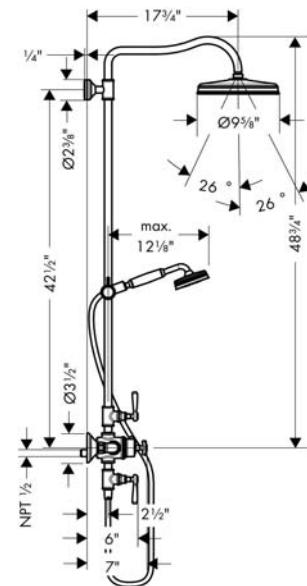

AXOR Montreux
AXOR Montreux Showerpipe, 1.8 GPM
 Finishes : polished nickel Part no. : 16574831

Description

Features

- Flow: 1.8 GPM (6.8 L/Min)
- Outlets may not be operated simultaneously
- Anti-scald 100° safety stop
- Integrated volume controls
- Exposed installation
- Thermostatic cartridge

Item details

Technology

Compliance

Product image

Scale drawing

AXOR Montreux
AXOR Montreux Showerpipe, 1.8 GPM
Finishes : polished nickel Part no. : 16574831

Exploded drawing

Year of production: >01/18

AXOR Montreux
AXOR Montreux Showerpipe, 1.8 GPM
 Finishes : polished nickel Part no. : 16574831

Spare parts list

Year of production: >01/18

Pos.	Description	Part no.	Price	PU
1	wall flange	95688000	-	1
2	O-Ring 50x2	98187000	-	1
3	mounting set	96179000	-	1
4	tile-matching-disk	95239830	-	1
5	O-ring 20x2	98165000	-	1
6	escutcheon Ø 60 mm	92982830	-	1
7	screw	92137000	-	1
8	sleeve	92166830	-	1
9	hollow set screw M6x5	98447000	-	1
10	set of screw covers	93182000	-	1
11	handshower	16320830	-	1
12	filter packing	94246000	-	1
13	shower hose 1,60 m	28116830	-	1
14	seal	98058000	-	1
15	O-ring 12x2,25	98382000	-	1
16	O-ring 15x2,5	98131000	-	1
17	pipe 973 mm	92468830	-	1
18	sleeve	92983830	-	1
19	support, assy	98723830	-	1
20	set of S-unions (±32 mm)	98592000	-	1
21	noise reduction	96429000	-	1
22	escutcheon	98595830	-	1
23	filter packing	96922000	-	1
24	O-ring 17x1,5	98137000	-	1
25	non return valve	96737000	-	1
26	shut off unit right closing	94009000	-	1
27	O-ring 14x1,78	92984000	-	1
28	sleeve	92712830	-	1
29	adapter for handle	92375000	-	1
30	O-ring 16x2	98133000	-	1
31	set of screw covers, cold / hot water / neutral	97987000	-	1
32	handle for thermostat	16594830	-	1
33	hollow set screw M5x16	97666000	-	1
34	deco-ring	92985000	-	1
35	O-ring 48x2,5	92987000	-	1
36	sleeve	92986830	-	1
37	adapter for handle	96435000	-	1
38	nut	98913000	-	1
39	thermostat cartridge	98282001	-	1
40	handle	92705830	-	1