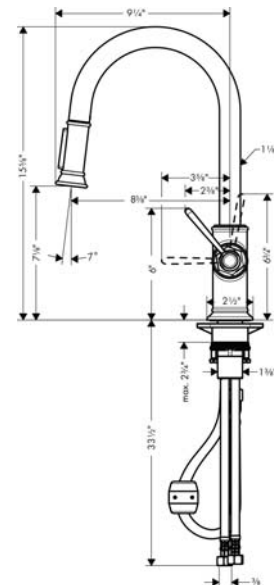

AXOR Montreux
HighArc Kitchen Faucet 2-Spray Pull-Down, 1.75 GPM
 Finishes : steel optic Part no. : 16581801

Description

Features

- Swivel range 110° / 150°
- Laminar and needle spray
- Number of sprays: 2 spray modes
- Toggle spray diverter
- MagFit magnetic sprayhead docking
- Single-hole installation
- Flow: 1.75 GPM (6.6 L/Min)
- Ceramic cartridge
- 3/8" hoses
- Integrated double backflow prevention

Item details

Technology

Compliance

Product image

Scale drawing

AXOR Montreux
HighArc Kitchen Faucet 2-Spray Pull-Down, 1.75 GPM
Finishes : steel optic Part no. : 16581801

Exploded drawing

Year of production: >01/18

AXOR Montreux
HighArc Kitchen Faucet 2-Spray Pull-Down, 1.75 GPM
 Finishes : steel optic Part no. : 16581801

Spare parts list

Year of production: >01/18

Pos.	Description	Part no.	Price	PU
1	spout cpl.	92972800	-	1
2	filter	97735000	-	1
3	set of non return valves DW 15	97350000	-	1
4	O-ring 18x1,5	98231000	-	1
5	aerator laminar M22x1 (15 l/min)	95909000	-	1
6	O-ring 20x1	98140000	-	1
7	handle	92963800	-	1
8	cover cap	92964000	-	1
9	O-ring 16x2	98133000	-	1
10	hollow set screw M6x8	98444000	-	1
11	screw cover	96762000	-	1
12	flange	92965800	-	1
13	nut	92966000	-	1
14	O-ring 33x1,5	98164000	-	1
15	cartridge, assy	92730000	-	1
16	seal	95008000	-	1
17	O-ring 8x1,75	97827000	-	1
18	connection hose 600 mm M10x1	95561000	-	1
19	hose 1,50 m	88624000	-	1
20	weight	92500000	-	1
21	fixing set (Ø 34)	95049000	-	1
22	lever collar	97548000	-	1
23	support	97523000	-	1
24	seal	92582000	-	1
25	connection hose 35½" M8x0,75 3/8"	96316001	-	1
26	handspray	92967801	-	1
a	non return valve	93218000	-	1