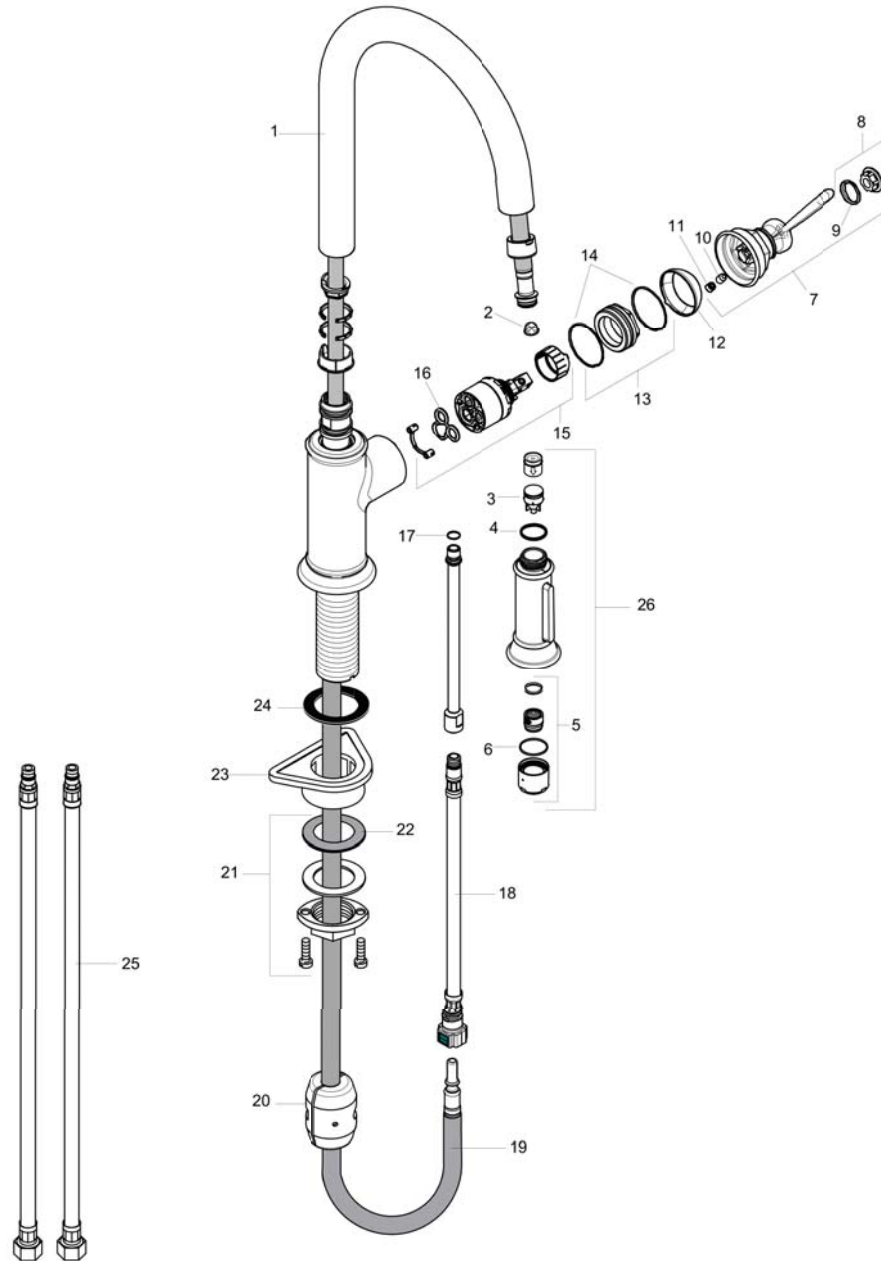

AXOR Montreux
HighArc Kitchen Faucet 2-Spray Pull-Down, 1.75 GPM
 Finishes : steel optic Part no. : 16581801

Description

Features

- Swivel range 110° / 150°
- Laminar and needle spray
- Number of sprays: 2 spray modes
- Toggle spray diverter
- MagFit magnetic sprayhead docking
- Single-hole installation
- Flow: 1.75 GPM (6.6 L/Min)
- Ceramic cartridge
- 3/8" hoses
- Integrated double backflow prevention

Item details

Technology

Compliance

Product image

Scale drawing

AXOR Montreux
HighArc Kitchen Faucet 2-Spray Pull-Down, 1.75 GPM
Finishes : steel optic Part no. : 16581801

Exploded drawing

Year of production: >01/18

AXOR Montreux
HighArc Kitchen Faucet 2-Spray Pull-Down, 1.75 GPM
 Finishes : steel optic Part no. : 16581801

Spare parts list

Year of production: >01/18

Pos.	Description	Part no.	Price	PU
1	spout cpl.	92972800	-	1
2	filter	97735000	-	1
3	set of non return valves DW 15	97350000	-	1
4	O-ring 18x1,5	98231000	-	1
5	aerator laminar M22x1 (15 l/min)	95909000	-	1
6	O-ring 20x1	98140000	-	1
7	handle	92963800	-	1
8	cover cap	92964000	-	1
9	O-ring 16x2	98133000	-	1
10	hollow set screw M6x8	98444000	-	1
11	screw cover	96762000	-	1
12	flange	92965800	-	1
13	nut	92966000	-	1
14	O-ring 33x1,5	98164000	-	1
15	cartridge, assy	92730000	-	1
16	seal	95008000	-	1
17	O-ring 8x1,75	97827000	-	1
18	connection hose 600 mm M10x1	95561000	-	1
19	hose 1,50 m	88624000	-	1
20	weight	92500000	-	1
21	fixing set (Ø 34)	95049000	-	1
22	lever collar	97548000	-	1
23	support	97523000	-	1
24	seal	92582000	-	1
25	connection hose 35½" M8x0,75 3/8"	96316001	-	1
26	handspray	92967801	-	1
a	non return valve	93218000	-	1