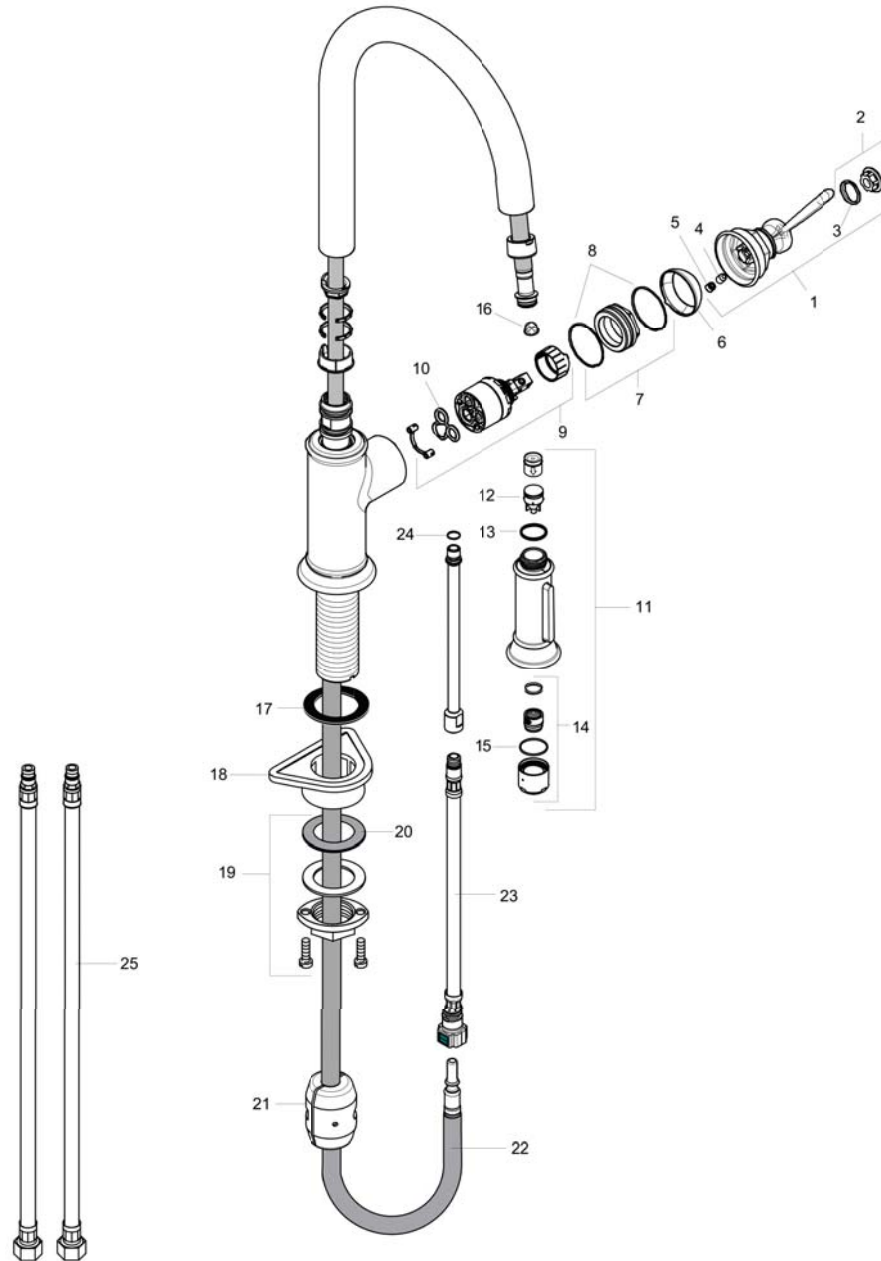

AXOR Montreux
Prep Kitchen Faucet 2-Spray Pull-Down, 1.75 GPM
 Finishes : polished nickel Part no. : 16584831

Description

Features

- Swivel range 110° / 150°
- Laminar and needle spray
- Number of sprays: 2 spray modes
- Toggle spray diverter
- MagFit magnetic sprayhead docking
- Single-hole installation
- Flow: 1.75 GPM (6.6 L/Min)
- Ceramic cartridge
- 3/8" hoses
- Integrated double backflow prevention

Item details

Technology

Compliance

Product image

Scale drawing

AXOR Montreux
Prep Kitchen Faucet 2-Spray Pull-Down, 1.75 GPM
Finishes : polished nickel Part no. : 16584831

Exploded drawing

Year of production: >01/18

AXOR Montreux
Prep Kitchen Faucet 2-Spray Pull-Down, 1.75 GPM
 Finishes : polished nickel Part no. : 16584831

Spare parts list

Year of production: >01/18

Pos.	Description	Part no.	Price	PU
1	handle	92963830	-	1
2	cover cap	92964000	-	1
3	O-ring 16x2	98133000	-	1
4	hollow set screw M6x8	98444000	-	1
5	screw cover	96762000	-	1
6	flange	92965830	-	1
7	nut	92966000	-	1
8	O-ring 33x1,5	98164000	-	1
9	cartridge, assy	92730000	-	1
10	seal	95008000	-	1
11	handspray	92967831	-	1
12	set of non return valves DW 15	97350000	-	1
13	O-ring 18x1,5	98231000	-	1
14	aerator laminar M22x1 (15 l/min)	95909000	-	1
15	O-ring 20x1	98140000	-	1
16	filter	97735000	-	1
17	seal	92582000	-	1
18	support	97523000	-	1
19	fixing set (Ø 34)	95049000	-	1
20	lever collar	97548000	-	1
21	weight	92500000	-	1
22	hose 1,50 m	88624000	-	1
23	connection hose 600 mm M10x1	95561000	-	1
24	O-ring 8x1,75	97827000	-	1
25	connection hose 35½" M8x0,75 3/8"	96316001	-	1
a	non return valve	93218000	-	1
b	spout cpl.	93159830	-	1