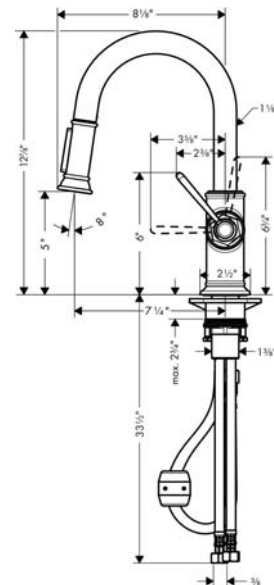

AXOR Montreux
Prep Kitchen Faucet 2-Spray Pull-Down, 1.75 GPM
 Finishes : polished nickel Part no. : 16584831

Description

Features

- Swivel range 110° / 150°
- Laminar and needle spray
- Number of sprays: 2 spray modes
- Toggle spray diverter
- MagFit magnetic sprayhead docking
- Single-hole installation
- Flow: 1.75 GPM (6.6 L/Min)
- Ceramic cartridge
- 3/8" hoses
- Integrated double backflow prevention

Item details

Technology

Compliance

Product image

Scale drawing

AXOR Montreux
Prep Kitchen Faucet 2-Spray Pull-Down, 1.75 GPM
Finishes : polished nickel Part no. : 16584831

Exploded drawing

Year of production: >01/18

AXOR Montreux
Prep Kitchen Faucet 2-Spray Pull-Down, 1.75 GPM
 Finishes : polished nickel Part no. : 16584831

Spare parts list

Year of production: >01/18

Pos.	Description	Part no.	Price	PU
1	handle	92963830	-	1
2	cover cap	92964000	-	1
3	O-ring 16x2	98133000	-	1
4	hollow set screw M6x8	98444000	-	1
5	screw cover	96762000	-	1
6	flange	92965830	-	1
7	nut	92966000	-	1
8	O-ring 33x1,5	98164000	-	1
9	cartridge, assy	92730000	-	1
10	seal	95008000	-	1
11	handspray	92967831	-	1
12	set of non return valves DW 15	97350000	-	1
13	O-ring 18x1,5	98231000	-	1
14	aerator laminar M22x1 (15 l/min)	95909000	-	1
15	O-ring 20x1	98140000	-	1
16	filter	97735000	-	1
17	seal	92582000	-	1
18	support	97523000	-	1
19	fixing set (Ø 34)	95049000	-	1
20	lever collar	97548000	-	1
21	weight	92500000	-	1
22	hose 1,50 m	88624000	-	1
23	connection hose 600 mm M10x1	95561000	-	1
24	O-ring 8x1,75	97827000	-	1
25	connection hose 35½" M8x0,75 3/8"	96316001	-	1
a	non return valve	93218000	-	1
b	spout cpl.	93159830	-	1