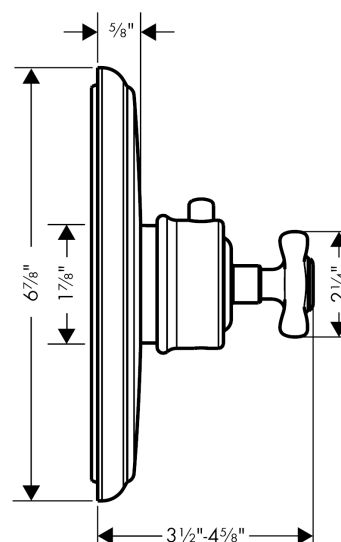

#### Item details

#### Scale drawing

**AXOR Montreux**  
**AXOR Montreux Thermostatic Trim with Cross Handle, Highflow**  
Finishes : **chrome** Part no. : **16816001**

## Exploded drawing

Year of production: >06/09

**AXOR Montreux**  
**AXOR Montreux Thermostatic Trim with Cross Handle, Highflow**  
 Finishes : **chrome**    Part no. : **16816001**

## Spare parts list

Year of production: >06/09

Pos.	Description	Part no.	Price	PU
1	escutcheon	98648000	-	1
2	O-ring 48x5	98174000	-	1
3	sub plate	96447000	-	1
4	set of fixing screws	96454000	-	1
5	handle for thermostat	16594001	-	1
6	pushbutton	97792000	-	1
7	hollow set screw M5x16	97666000	-	1
8	sleeve	97439000	-	1
9	adapter for handle	96435000	-	1
10	thermostat cartridge	96633000	-	1
11	set of non return valves DW 15	97350000	-	1
12	set of screws	96525000	-	1
13	O-ring 16x2	98133000	-	1
14	extension 25 mm	13595000	-	1
15	extension 22 mm (Ø 170 mm)	13596000	-	1