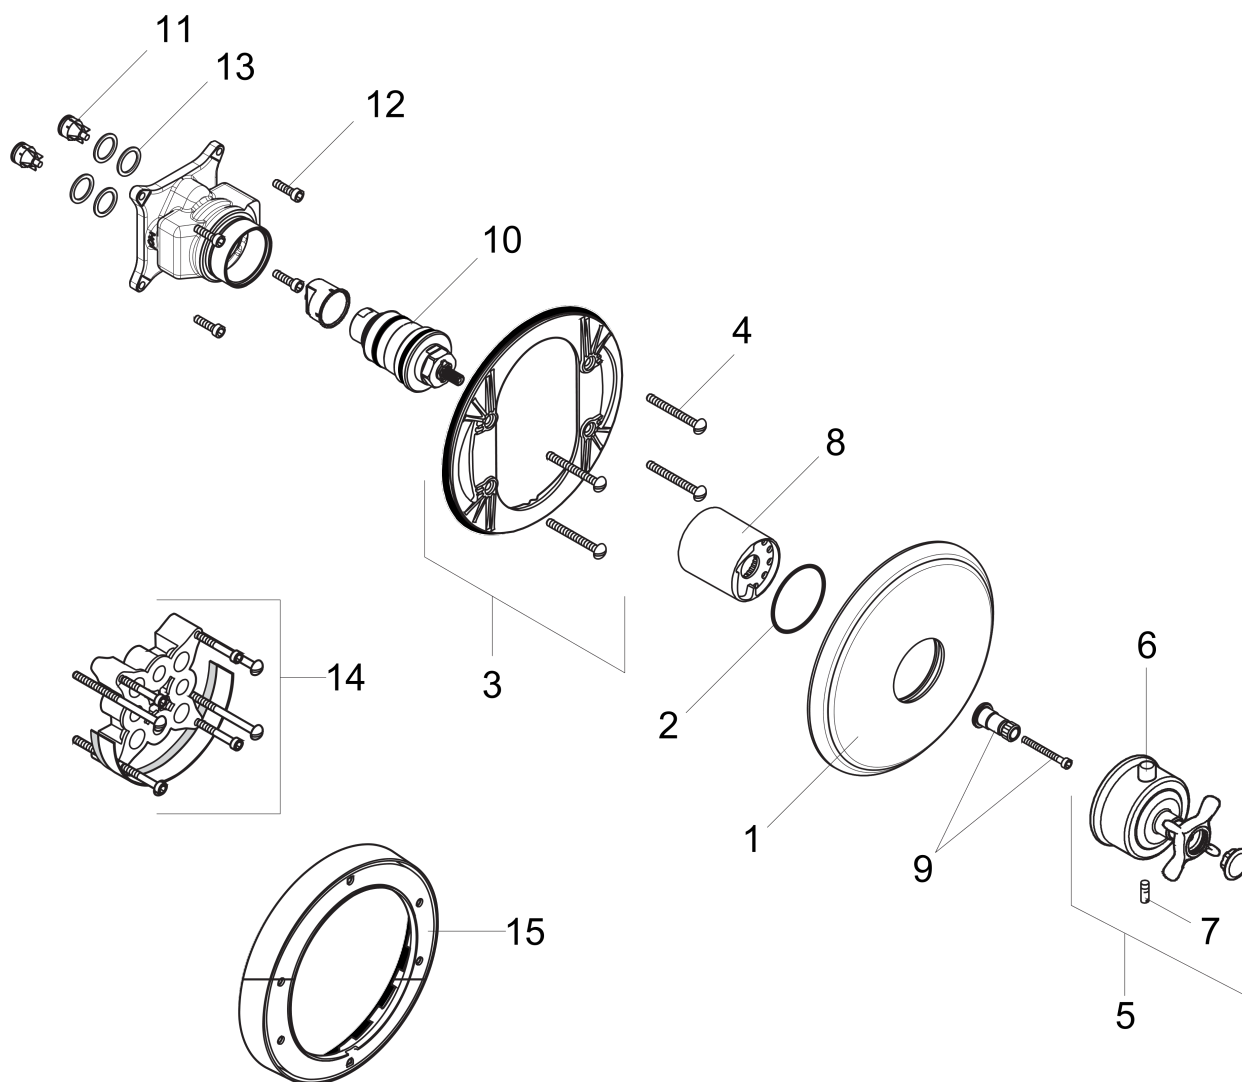

#### Product image

#### Scale drawing

**AXOR Montreux**  
**AXOR Montreux Thermostatic Trim with Cross Handle, Highflow**  
Finishes : **chrome** Part no. : **16816001**

## Exploded drawing

Year of production: >06/09

**AXOR Montreux**  
**AXOR Montreux Thermostatic Trim with Cross Handle, Highflow**  
 Finishes : **chrome**    Part no. : **16816001**

## Spare parts list

Year of production: >06/09

Pos.	Description	Part no.	Price	PU
1	escutcheon	98648000	-	1
2	O-ring 48x5	98174000	-	1
3	sub plate	96447000	-	1
4	set of fixing screws	96454000	-	1
5	handle for thermostat	16594001	-	1
6	pushbutton	97792000	-	1
7	hollow set screw M5x16	97666000	-	1
8	sleeve	97439000	-	1
9	adapter for handle	96435000	-	1
10	thermostat cartridge	96633000	-	1
11	set of non return valves DW 15	97350000	-	1
12	set of screws	96525000	-	1
13	O-ring 16x2	98133000	-	1
14	extension 25 mm	13595000	-	1
15	extension 22 mm (Ø 170 mm)	13596000	-	1