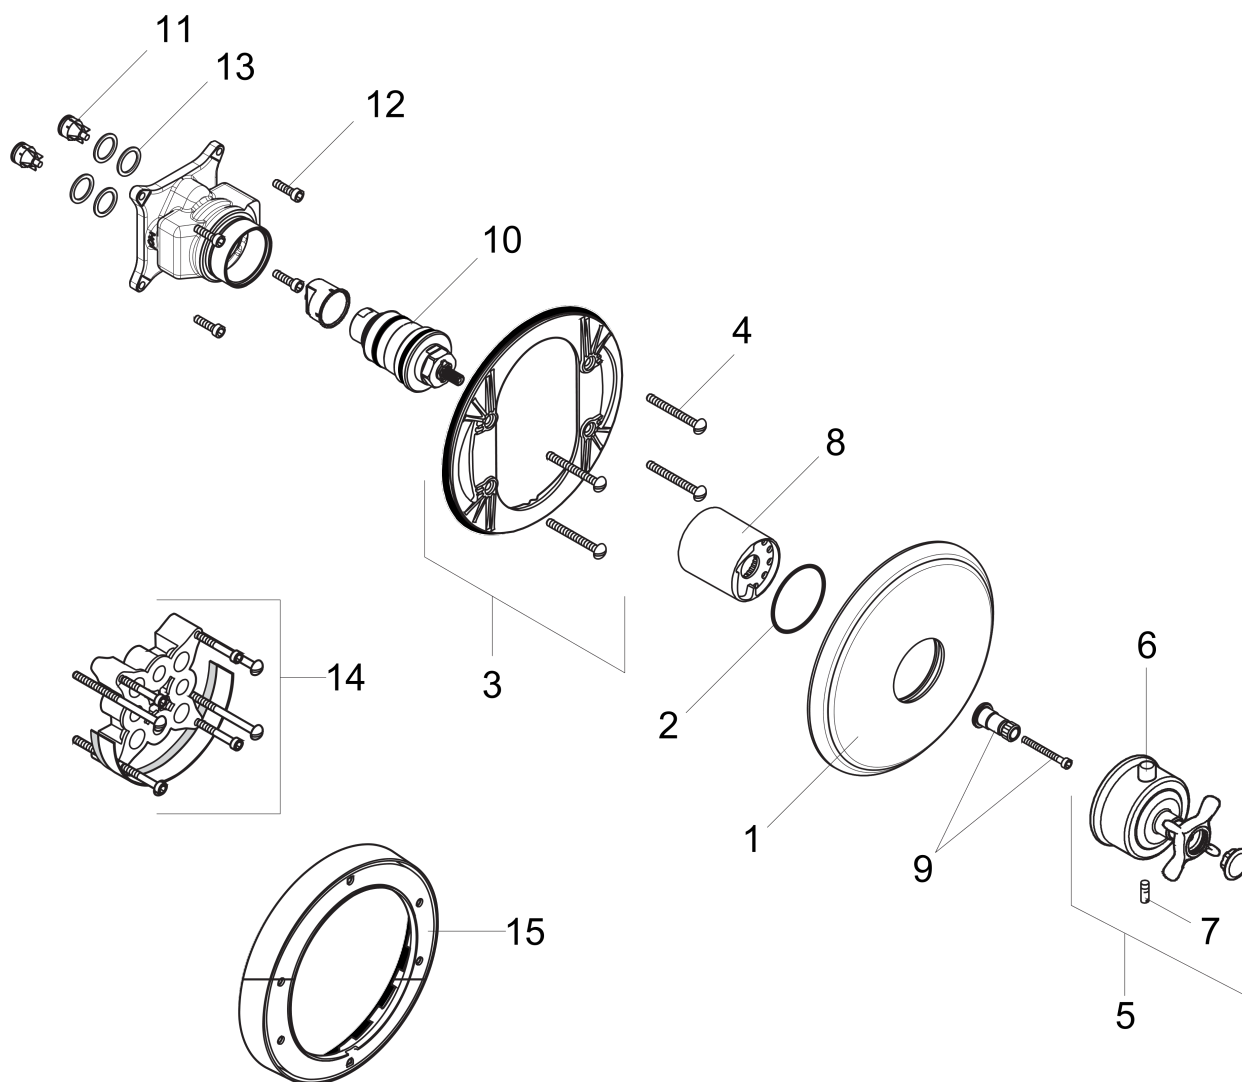

AXOR Montreux

AXOR Montreux Thermostatic Trim with Cross Handle, Highflow

Finishes : **brushed nickel** Part no. : **16816821**

Description

Features

- Flow: 13.0 GPM (49.2 L/Min)
- Thermostatic cartridge
- Anti-scald 100° safety stop

Item details

Compliance

Product image

Scale drawing

AXOR Montreux
AXOR Montreux Thermostatic Trim with Cross Handle, Highflow
Finishes : **brushed nickel** Part no. : **16816821**

Exploded drawing

Year of production: >06/09

AXOR Montreux

AXOR Montreux Thermostatic Trim with Cross Handle, Highflow

Finishes : **brushed nickel** Part no. : **16816821**

Spare parts list

Year of production: >06/09

Pos.	Description	Part no.	Price	PU
1	escutcheon	98648820	-	1
2	O-ring 48x5	98174000	-	1
3	sub plate	96447000	-	1
4	set of fixing screws	96454000	-	1
5	handle for thermostat	16594821	-	1
6	pushbutton	97792820	-	1
7	hollow set screw M5x16	97666000	-	1
8	sleeve	97439820	-	1
9	adapter for handle	96435000	-	1
10	thermostat cartridge	96633000	-	1
11	set of non return valves DW 15	97350000	-	1
12	set of screws	96525000	-	1
13	O-ring 16x2	98133000	-	1
14	extension 25 mm	13595000	-	1
15	extension 22 mm (Ø 170 mm)	13596820	-	1
a	base body	01850181	-	1