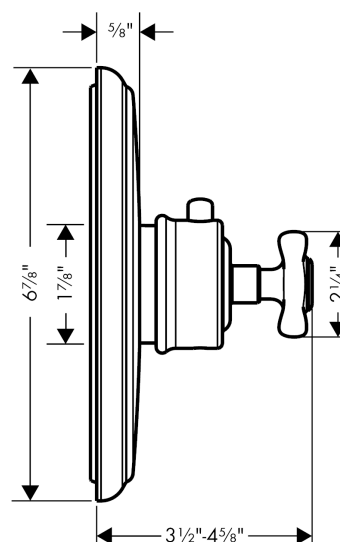

AXOR Montreux

AXOR Montreux Thermostatic Trim with Cross Handle, Highflow

Finishes : **brushed nickel** Part no. : **16816821**

Description

Features

- Flow: 13.0 GPM (49.2 L/Min)
- Thermostatic cartridge
- Anti-scald 100° safety stop

Item details

Compliance

Product image

Scale drawing

AXOR Montreux
AXOR Montreux Thermostatic Trim with Cross Handle, Highflow
Finishes : **brushed nickel** Part no. : **16816821**

Exploded drawing

Year of production: >06/09

AXOR Montreux

AXOR Montreux Thermostatic Trim with Cross Handle, Highflow

Finishes : **brushed nickel** Part no. : **16816821**

Spare parts list

Year of production: >06/09

Pos.	Description	Part no.	Price	PU
1	escutcheon	98648820	-	1
2	O-ring 48x5	98174000	-	1
3	sub plate	96447000	-	1
4	set of fixing screws	96454000	-	1
5	handle for thermostat	16594821	-	1
6	pushbutton	97792820	-	1
7	hollow set screw M5x16	97666000	-	1
8	sleeve	97439820	-	1
9	adapter for handle	96435000	-	1
10	thermostat cartridge	96633000	-	1
11	set of non return valves DW 15	97350000	-	1
12	set of screws	96525000	-	1
13	O-ring 16x2	98133000	-	1
14	extension 25 mm	13595000	-	1
15	extension 22 mm (Ø 170 mm)	13596820	-	1
a	base body	01850181	-	1