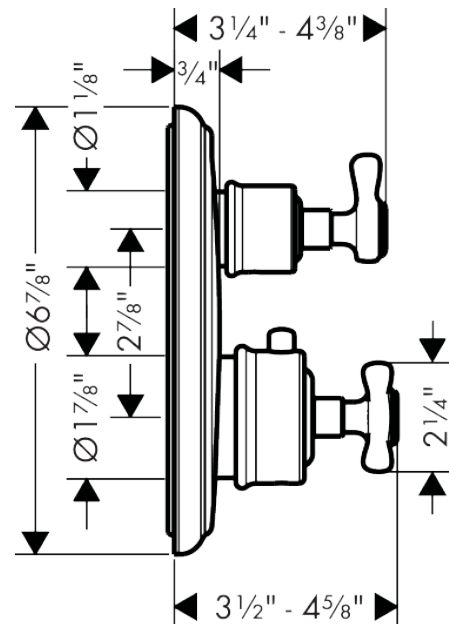

AXOR Montreux
Thermostatic Trim with Volume Control and Diverter- Cross-Handle
 Finish: **Brushed Black Chrome** Part no. : **16820341**

Features

- Maximum flow rate at 45 psi: 5.9 GPM
- Maximum flow rate at 60 psi: 7.5 GPM

Item details

List Price \$ 1,939.00

Compliance / Sustainability

Product image

Scale drawing

AXOR Montreux
Thermostatic Trim with Volume Control and Diverter- Cross-Handle
Finish: **Brushed Black Chrome** Part no. : **16820341**

Exploded drawing

Year of production: >02/25

AXOR Montreux
Thermostatic Trim with Volume Control and Diverter- Cross-Handle
 Finish: **Brushed Black Chrome** Part no. : **16820341**

Spare parts list

Year of production: >02/25

Pos.		Part no.	Price	PU
1	handle for thermostat	16594341	-	1
2	hollow set screw M5x16	97666000	-	1
3	set of screw covers, cold / hot water / neutral	97987000	-	1
4	handle	98637340	-	1
5	hollow set screw M4x8	97669000	-	1
6	adapter for handle	96435000	-	1
7	adapter for handle	96451000	-	1
8	escutcheon	98638340	-	1
9	escutcheon for exchanged connections	95829000	-	1
10	O-Ring 48x3	95508000	-	1
11	O-ring 29x3	98371000	-	1
12	sleeve	96439340	-	1
13	sleeve	95253340	-	1
14	sub plate	96447000	-	1
15	set of fixing screws	96454000	-	1
16	thermostat cartridge	94282000	-	1
17	sealing set	95037000	-	1
18	shut off unit with selector	98283000	-	1
19	installation unit cpl.	92592000	-	1
20	O-ring 16x2	98133000	-	1
21	set of non return valves DW 15	97350000	-	1
22	noise reduction	94073000	-	1
23	extension 25 mm	13595000	-	1
24	extension 22 mm (Ø 170 mm)	13596340	-	1