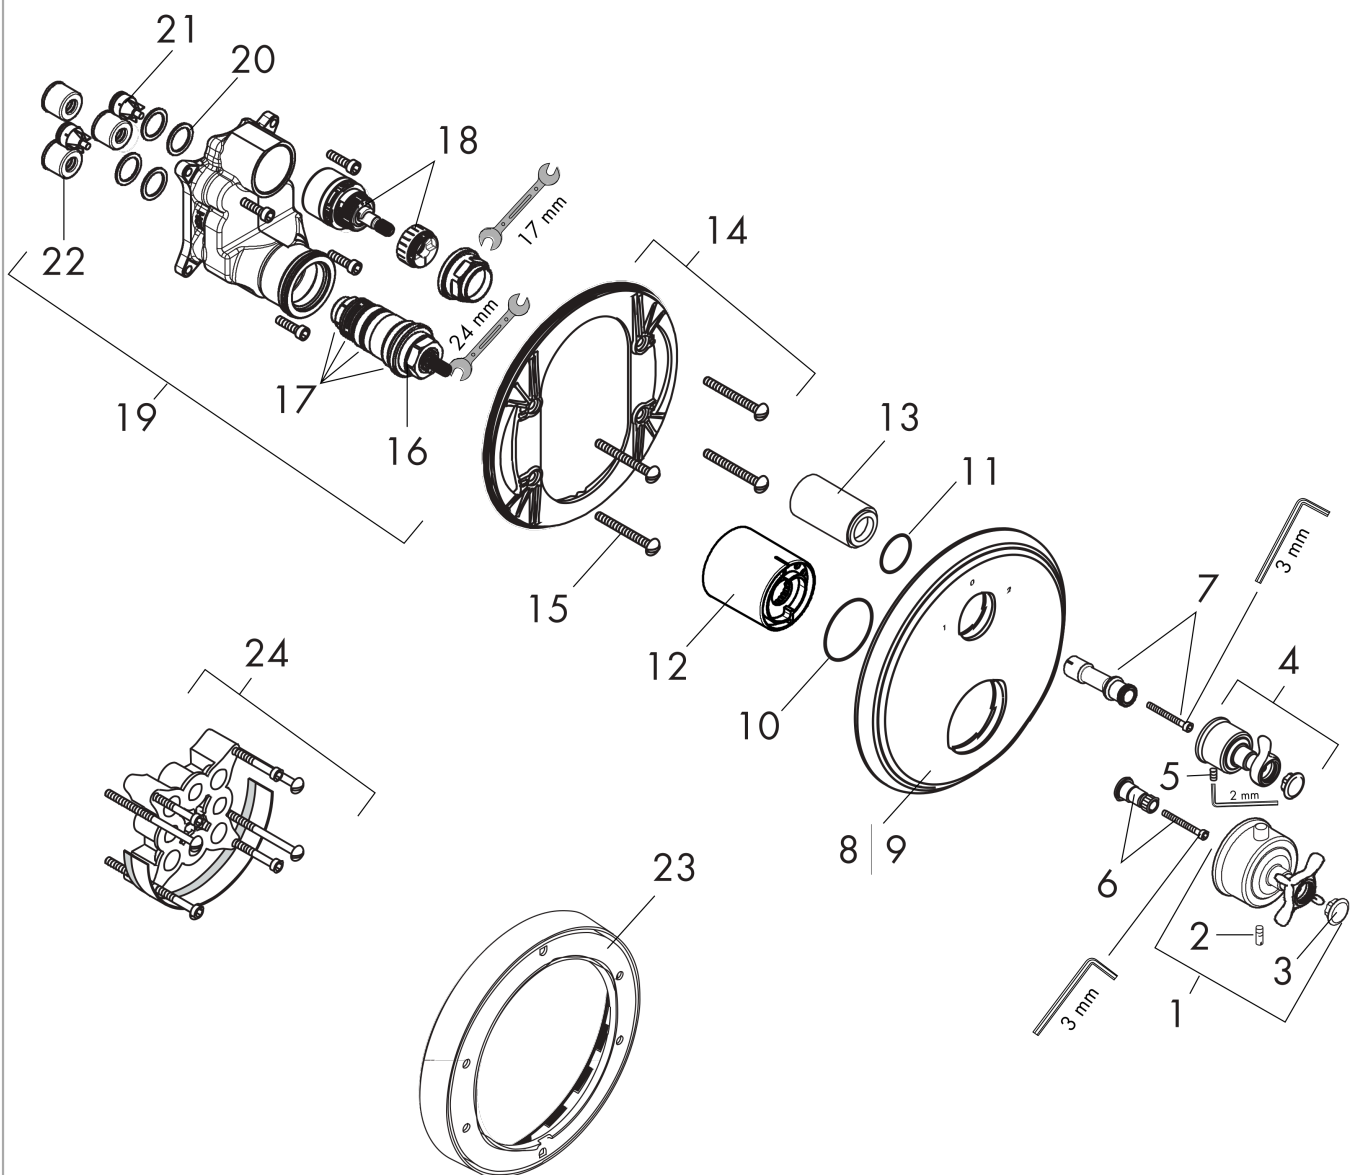

AXOR Montreux
Thermostatic Trim with Volume Control and Diverter- Cross-Handle
 Finish: **Brushed Black Chrome** Part no. : **16820341**

Features

- Maximum flow rate at 45 psi: 5.9 GPM
- Maximum flow rate at 60 psi: 7.5 GPM

Item details

List Price \$ 1,939.00

Compliance / Sustainability

Product image

Scale drawing

AXOR Montreux
Thermostatic Trim with Volume Control and Diverter- Cross-Handle
Finish: **Brushed Black Chrome** Part no. : **16820341**

Exploded drawing

Year of production: >02/25

AXOR Montreux
Thermostatic Trim with Volume Control and Diverter- Cross-Handle
 Finish: **Brushed Black Chrome** Part no. : **16820341**

Spare parts list

Year of production: >02/25

Pos.		Part no.	Price	PU
1	handle for thermostat	16594341	-	1
2	hollow set screw M5x16	97666000	-	1
3	set of screw covers, cold / hot water / neutral	97987000	-	1
4	handle	98637340	-	1
5	hollow set screw M4x8	97669000	-	1
6	adapter for handle	96435000	-	1
7	adapter for handle	96451000	-	1
8	escutcheon	98638340	-	1
9	escutcheon for exchanged connections	95829000	-	1
10	O-Ring 48x3	95508000	-	1
11	O-ring 29x3	98371000	-	1
12	sleeve	96439340	-	1
13	sleeve	95253340	-	1
14	sub plate	96447000	-	1
15	set of fixing screws	96454000	-	1
16	thermostat cartridge	94282000	-	1
17	sealing set	95037000	-	1
18	shut off unit with selector	98283000	-	1
19	installation unit cpl.	92592000	-	1
20	O-ring 16x2	98133000	-	1
21	set of non return valves DW 15	97350000	-	1
22	noise reduction	94073000	-	1
23	extension 25 mm	13595000	-	1
24	extension 22 mm (Ø 170 mm)	13596340	-	1