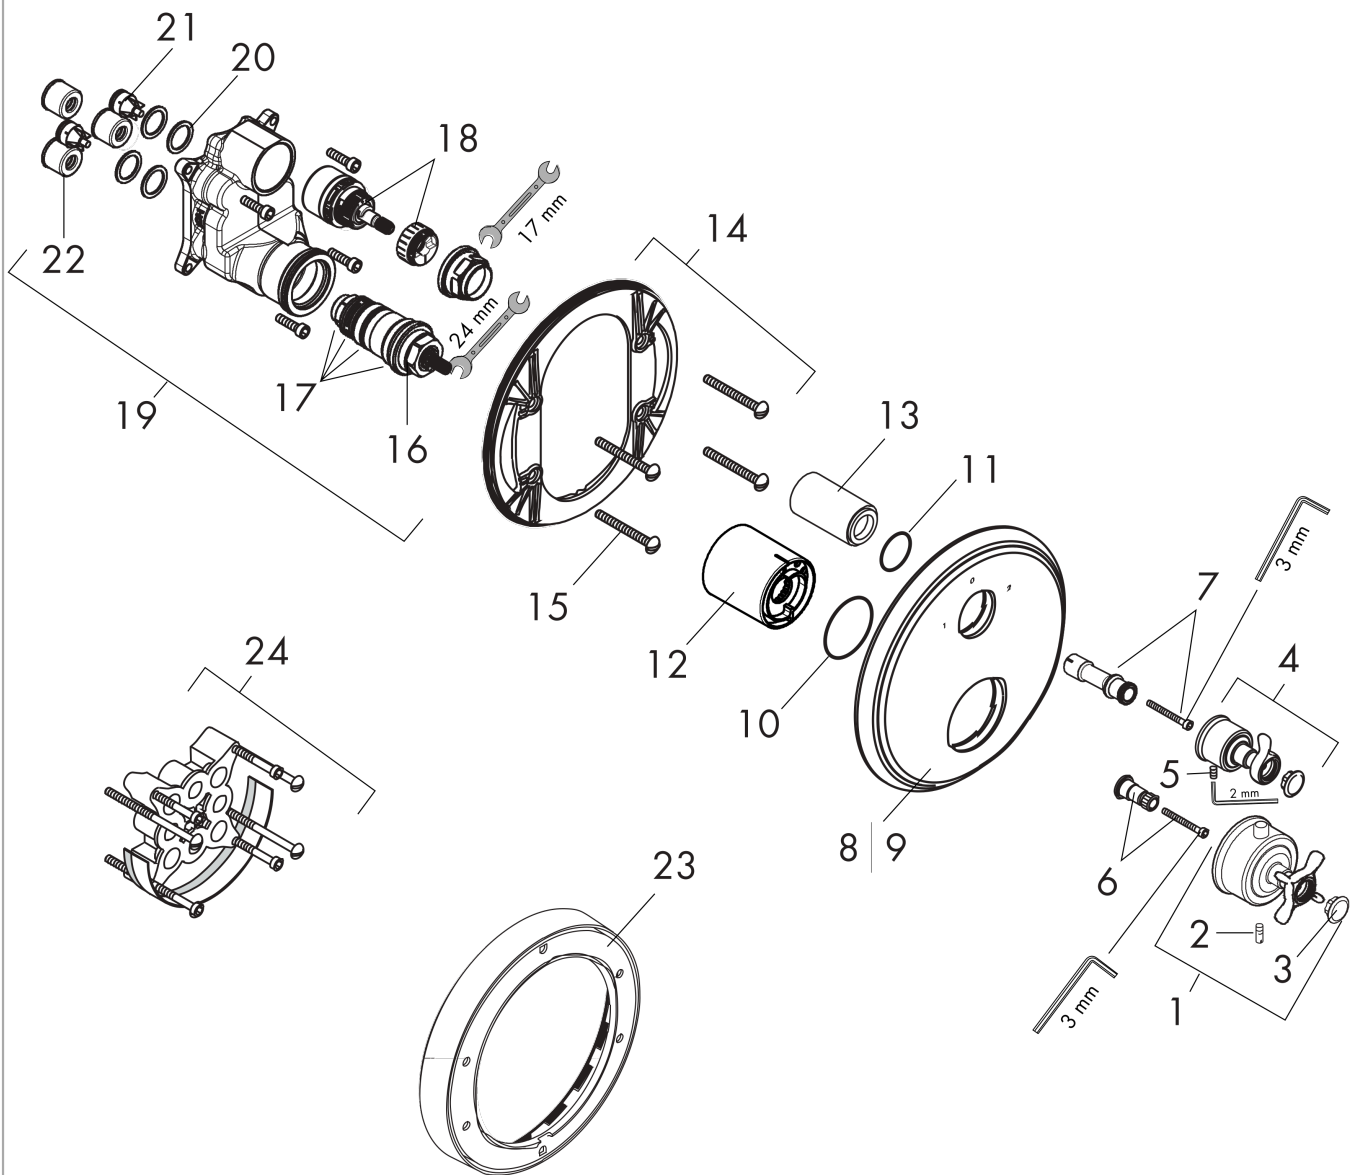

### Scale drawing

**AXOR Montreux**  
**Thermostatic Trim with Volume Control and Diverter- Cross-Handle**  
Finish: **Brushed Nickel** Part no. : **16820821**

## Exploded drawing

Year of production: >02/25

**AXOR Montreux**  
**Thermostatic Trim with Volume Control and Diverter- Cross-Handle**  
 Finish: **Brushed Nickel** Part no. : **16820821**

## Spare parts list

Year of production: >02/25

Pos.		Part no.	Price	PU
1	handle for thermostat	16594821	-	1
2	hollow set screw M5x16	97666000	-	1
3	set of screw covers, cold / hot water / neutral	97987000	-	1
4	handle	98637820	-	1
5	hollow set screw M4x8	97669000	-	1
6	adapter for handle	96435000	-	1
7	adapter for handle	96451000	-	1
8	escutcheon	98638820	-	1
9	escutcheon for exchanged connections	95829820	-	1
10	O-Ring 48x3	95508000	-	1
11	O-ring 29x3	98371000	-	1
12	sleeve	96439820	-	1
13	sleeve	95253820	-	1
14	sub plate	96447000	-	1
15	set of fixing screws	96454000	-	1
16	thermostat cartridge	94282000	-	1
17	sealing set	95037000	-	1
18	shut off unit with selector	98283000	-	1
19	installation unit cpl.	92592000	-	1
20	O-ring 16x2	98133000	-	1
21	set of non return valves DW 15	97350000	-	1
22	noise reduction	94073000	-	1
23	extension 22 mm (Ø 170 mm)	13596820	-	1
24	extension 25 mm	13595000	-	1