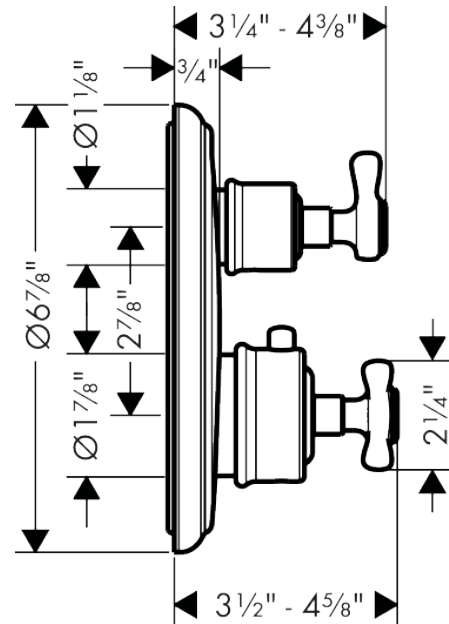

### Features

- Maximum flow rate at 45 psi: 5.9 GPM
- Maximum flow rate at 60 psi: 7.5 GPM

### Scale drawing

**AXOR Montreux**  
**Thermostatic Trim with Volume Control and Diverter- Cross-Handle**  
Finish: **Brushed Nickel** Part no. : **16820821**

## Exploded drawing

Year of production: >02/25

**AXOR Montreux**  
**Thermostatic Trim with Volume Control and Diverter- Cross-Handle**  
 Finish: **Brushed Nickel** Part no. : **16820821**

## Spare parts list

Year of production: >02/25

Pos.		Part no.	Price	PU
1	handle for thermostat	16594821	-	1
2	hollow set screw M5x16	97666000	-	1
3	set of screw covers, cold / hot water / neutral	97987000	-	1
4	handle	98637820	-	1
5	hollow set screw M4x8	97669000	-	1
6	adapter for handle	96435000	-	1
7	adapter for handle	96451000	-	1
8	escutcheon	98638820	-	1
9	escutcheon for exchanged connections	95829820	-	1
10	O-Ring 48x3	95508000	-	1
11	O-ring 29x3	98371000	-	1
12	sleeve	96439820	-	1
13	sleeve	95253820	-	1
14	sub plate	96447000	-	1
15	set of fixing screws	96454000	-	1
16	thermostat cartridge	94282000	-	1
17	sealing set	95037000	-	1
18	shut off unit with selector	98283000	-	1
19	installation unit cpl.	92592000	-	1
20	O-ring 16x2	98133000	-	1
21	set of non return valves DW 15	97350000	-	1
22	noise reduction	94073000	-	1
23	extension 22 mm (Ø 170 mm)	13596820	-	1
24	extension 25 mm	13595000	-	1