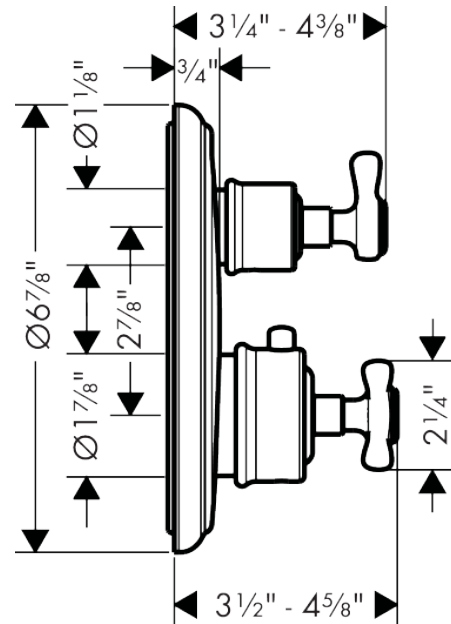

**AXOR Montreux**  
**Thermostatic Trim with Volume Control and Diverter- Cross-Handle**  
 Finish: **Polished Nickel** Part no. : **16820831**

### Features

- Maximum flow rate at 45 psi: 5.9 GPM
- Maximum flow rate at 60 psi: 7.5 GPM

### Scale drawing

**AXOR Montreux**  
**Thermostatic Trim with Volume Control and Diverter- Cross-Handle**  
 Finish: **Polished Nickel** Part no. : **16820831**

## Exploded drawing

Year of production: >02/25

**AXOR Montreux**  
**Thermostatic Trim with Volume Control and Diverter- Cross-Handle**  
 Finish: **Polished Nickel** Part no. : **16820831**