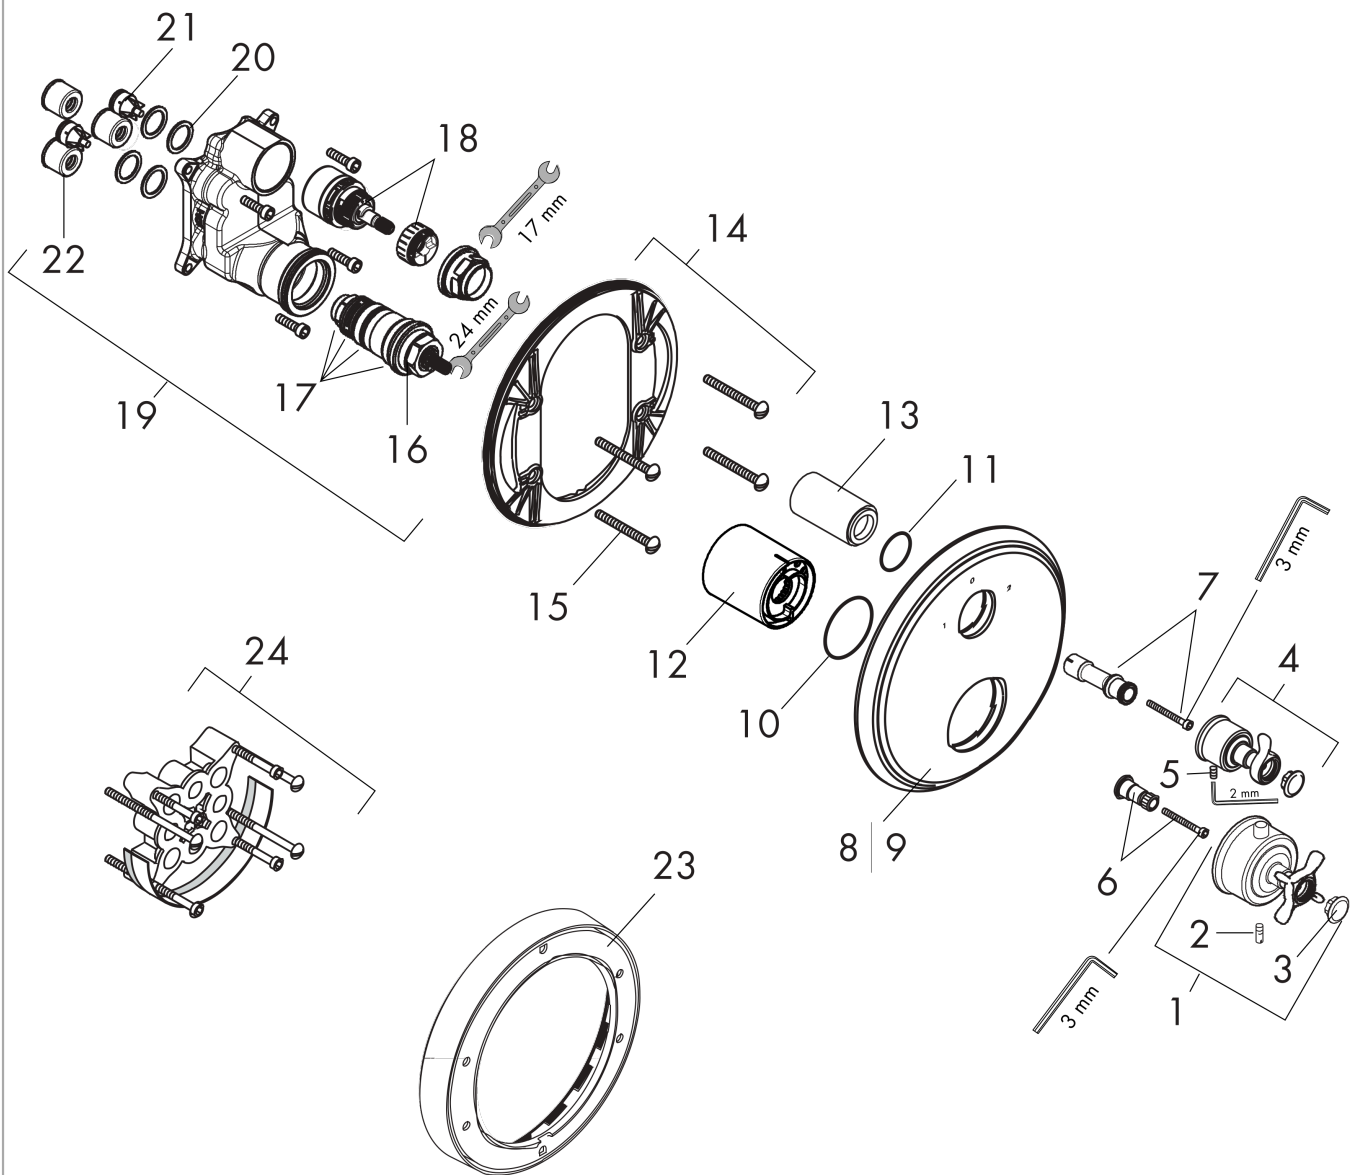

### Scale drawing

**AXOR Montreux**  
**Thermostatic Trim with Volume Control and Diverter- Cross-Handle**  
 Finish: **Polished Nickel** Part no. : **16820831**

## Exploded drawing

Year of production: >02/25

**AXOR Montreux**  
**Thermostatic Trim with Volume Control and Diverter- Cross-Handle**  
 Finish: **Polished Nickel** Part no. : **16820831**