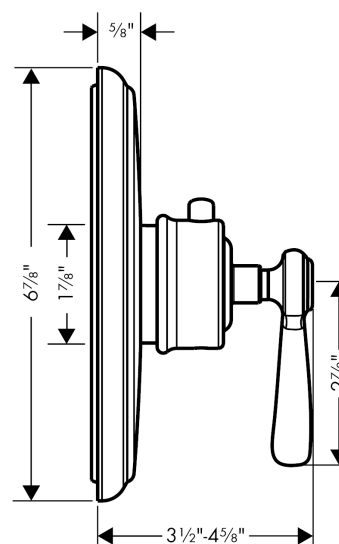

AXOR Montreux
AXOR Montreux Thermostatic Trim with Lever Handle, Highflow
Finishes : **chrome** Part no. : **16824001**

Description

Features

- Flow: 13.0 GPM (49.2 L/Min)
- Thermostatic cartridge
- Anti-scald 100° safety stop

Item details

List Price

Compliance

Product image

Scale drawing

AXOR Montreux
AXOR Montreux Thermostatic Trim with Lever Handle, Highflow
Finishes : **chrome** Part no. : **16824001**

Exploded drawing

Year of production: >06/09

AXOR Montreux
AXOR Montreux Thermostatic Trim with Lever Handle, Highflow
 Finishes : **chrome** Part no. : **16824001**

Spare parts list

Year of production: >06/09

Pos.	Description	Part no.	Price	PU
1	handle for thermostat	16694001	-	1
2	adapter for handle	96435000	-	1
3	escutcheon	98648000	-	1
4	O-ring 48x5	98174000	-	1
5	sleeve	97439000	-	1
6	sub plate	96447000	-	1
7	set of fixing screws	96454000	-	1
8	thermostat cartridge	96633000	-	1
9	set of screws	96525000	-	1
10	O-ring 16x2	98133000	-	1
11	set of non return valves DW 15	97350000	-	1
12	extension 25 mm	13595000	-	1
13	extension 22 mm (Ø 170 mm)	13596000	-	1
a	sealing set	96636000	-	1