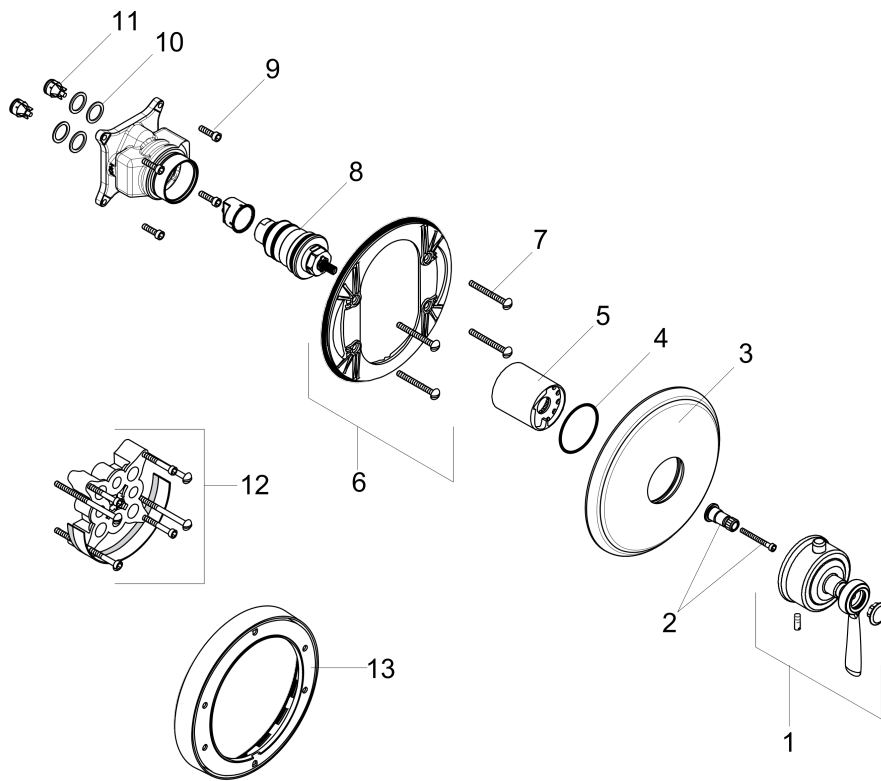

AXOR Montreux
AXOR Montreux Thermostatic Trim with Lever Handle, Highflow
Finishes : **chrome** Part no. : **16824001**

Description

Features

- Flow: 13.0 GPM (49.2 L/Min)
- Thermostatic cartridge
- Anti-scald 100° safety stop

Item details

List Price

Compliance

Product image

Scale drawing

AXOR Montreux
AXOR Montreux Thermostatic Trim with Lever Handle, Highflow
Finishes : **chrome** Part no. : **16824001**

Exploded drawing

Year of production: >06/09

AXOR Montreux
AXOR Montreux Thermostatic Trim with Lever Handle, Highflow
 Finishes : **chrome** Part no. : **16824001**

Spare parts list

Year of production: >06/09

Pos.	Description	Part no.	Price	PU
1	handle for thermostat	16694001	-	1
2	adapter for handle	96435000	-	1
3	escutcheon	98648000	-	1
4	O-ring 48x5	98174000	-	1
5	sleeve	97439000	-	1
6	sub plate	96447000	-	1
7	set of fixing screws	96454000	-	1
8	thermostat cartridge	96633000	-	1
9	set of screws	96525000	-	1
10	O-ring 16x2	98133000	-	1
11	set of non return valves DW 15	97350000	-	1
12	extension 25 mm	13595000	-	1
13	extension 22 mm (Ø 170 mm)	13596000	-	1
a	sealing set	96636000	-	1