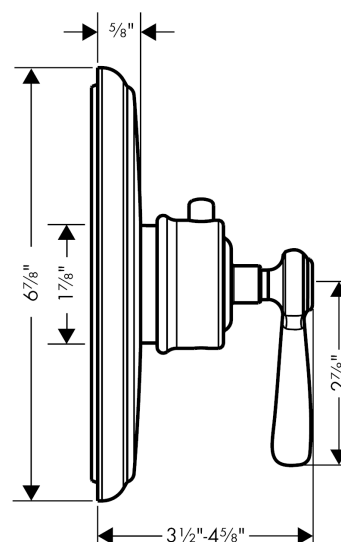

##### Features

- Flow: 13.0 GPM (49.2 L/Min)
- Thermostatic cartridge
- Anti-scald 100° safety stop

#### Item details

List Price

#### Scale drawing

**AXOR Montreux**  
**AXOR Montreux Thermostatic Trim with Lever Handle, Highflow**  
Finishes : **brushed nickel** Part no. : **16824821**

### AXOR Montreux Thermostatic Trim with Lever Handle, Highflow

Finishes : **brushed nickel** Part no. : **16824821**