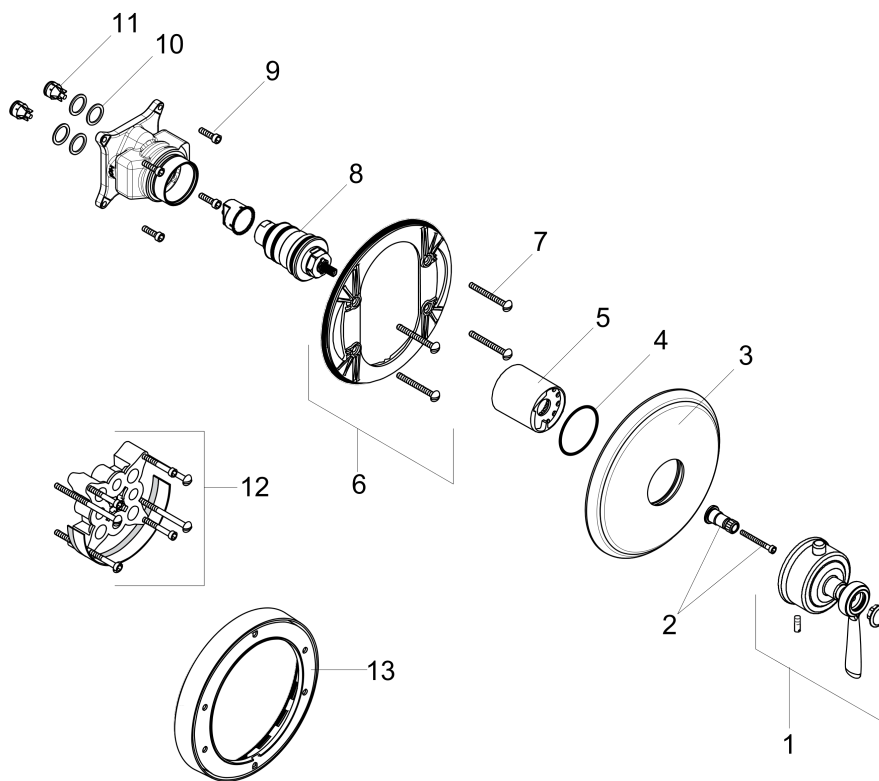

#### Product image

#### Scale drawing

**AXOR Montreux**  
**AXOR Montreux Thermostatic Trim with Lever Handle, Highflow**  
Finishes : **brushed nickel** Part no. : **16824821**

## Exploded drawing

Year of production: >06/09