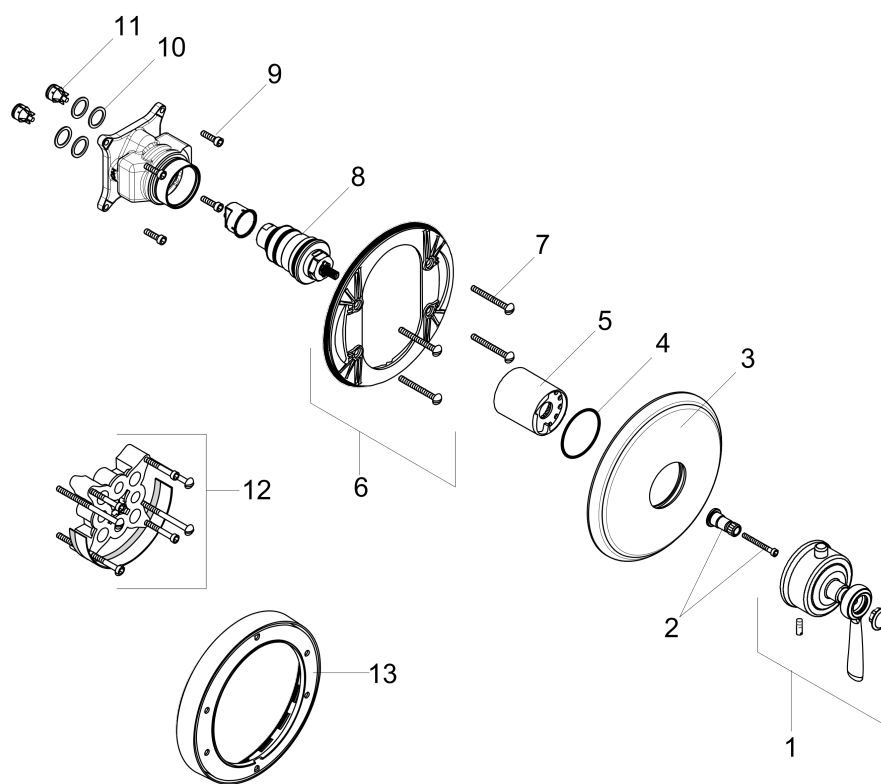

AXOR Montreux

AXOR Montreux Thermostatic Trim with Lever Handle, Highflow

Finishes : polished nickel Part no. : 16824831

Description

Features

- Flow: 13.0 GPM (49.2 L/Min)
- Thermostatic cartridge
- Anti-scald 100° safety stop

Item details

List Price

Compliance

Product image

Scale drawing

AXOR Montreux
AXOR Montreux Thermostatic Trim with Lever Handle, Highflow
Finishes : **polished nickel** Part no. : **16824831**

Exploded drawing

Year of production: >06/09

AXOR Montreux
AXOR Montreux Thermostatic Trim with Lever Handle, Highflow
 Finishes : **polished nickel** Part no. : **16824831**

Spare parts list

Year of production: >06/09

| Pos. | Description | Part no. | Price | PU |
|------|--------------------------------|----------|-------|----|
| 1 | handle for thermostat | 16694831 | - | 1 |
| 2 | adapter for handle | 96435000 | - | 1 |
| 3 | escutcheon | 98648830 | - | 1 |
| 4 | O-ring 48x5 | 98174000 | - | 1 |
| 5 | sleeve | 97439830 | - | 1 |
| 6 | sub plate | 96447000 | - | 1 |
| 7 | set of fixing screws | 96454000 | - | 1 |
| 8 | thermostat cartridge | 96633000 | - | 1 |
| 9 | set of screws | 96525000 | - | 1 |
| 10 | O-ring 16x2 | 98133000 | - | 1 |
| 11 | set of non return valves DW 15 | 97350000 | - | 1 |
| 12 | extension 25 mm | 13595000 | - | 1 |
| 13 | extension 22 mm (Ø 170 mm) | 13596830 | - | 1 |
| a | sealing set | 96636000 | - | 1 |