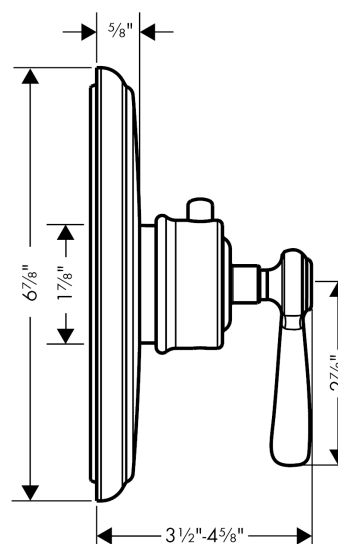

AXOR Montreux

AXOR Montreux Thermostatic Trim with Lever Handle, Highflow

Finishes : polished nickel Part no. : 16824831

Description

Features

- Flow: 13.0 GPM (49.2 L/Min)
- Thermostatic cartridge
- Anti-scald 100° safety stop

Item details

List Price

Compliance

Product image

Scale drawing

AXOR Montreux
AXOR Montreux Thermostatic Trim with Lever Handle, Highflow
Finishes : **polished nickel** Part no. : **16824831**

Exploded drawing

Year of production: >06/09

AXOR Montreux
AXOR Montreux Thermostatic Trim with Lever Handle, Highflow
 Finishes : **polished nickel** Part no. : **16824831**

Spare parts list

Year of production: >06/09

| Pos. | Description | Part no. | Price | PU |
|------|--------------------------------|----------|-------|----|
| 1 | handle for thermostat | 16694831 | - | 1 |
| 2 | adapter for handle | 96435000 | - | 1 |
| 3 | escutcheon | 98648830 | - | 1 |
| 4 | O-ring 48x5 | 98174000 | - | 1 |
| 5 | sleeve | 97439830 | - | 1 |
| 6 | sub plate | 96447000 | - | 1 |
| 7 | set of fixing screws | 96454000 | - | 1 |
| 8 | thermostat cartridge | 96633000 | - | 1 |
| 9 | set of screws | 96525000 | - | 1 |
| 10 | O-ring 16x2 | 98133000 | - | 1 |
| 11 | set of non return valves DW 15 | 97350000 | - | 1 |
| 12 | extension 25 mm | 13595000 | - | 1 |
| 13 | extension 22 mm (Ø 170 mm) | 13596830 | - | 1 |
| a | sealing set | 96636000 | - | 1 |