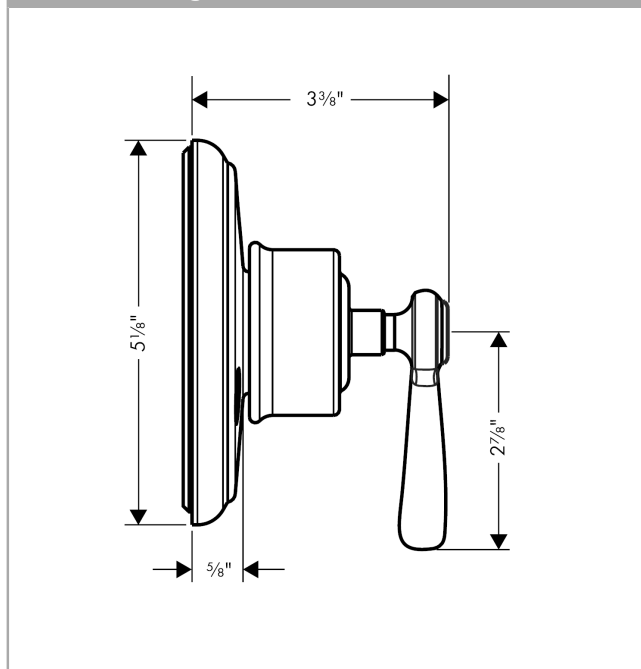

AXOR Montreux
AXOR Montreux Trio/Quattro Diverter Trim with Lever Handle
Finishes : **polished nickel** Part no. : **16832831**

Description

Item details

List Price

Compliance

Product image

Scale drawing

AXOR Montreux
AXOR Montreux Trio/Quattro Diverter Trim with Lever Handle
Finishes : **polished nickel** Part no. : **16832831**

Exploded drawing

Year of production: **06/09 - 12/16**

AXOR Montreux
AXOR Montreux Trio/Quattro Diverter Trim with Lever Handle
 Finishes : **polished nickel** Part no. : **16832831**

Spare parts list

Year of production: **06/09 - 12/16**

Pos.	Description	Part no.	Price	PU
1	handle	16693830	-	1
2	set of screw covers, cold / hot water / neutral	97987000	-	1
3	nut	98677830	-	1
4	escutcheon	98669830	-	1
5	fixing set	96392000	-	1
6	stickers for symbols	97218610	-	1
7	extension 25 mm	96370000	-	1
a	base body	15930181	-	1
b	base body	15936181	-	1
c	base body	15984181	-	1
d	base body	15981181	-	1