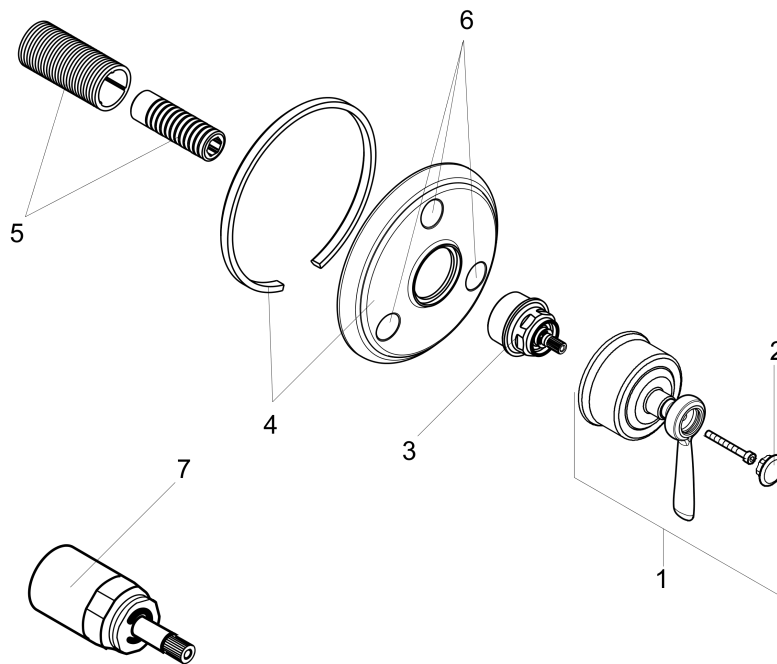

AXOR Montreux
AXOR Montreux Trio/Quattro Diverter Trim with Lever Handle
Finishes : **polished nickel** Part no. : **16832831**

Description

Item details

List Price

Compliance

Product image

Scale drawing

AXOR Montreux
AXOR Montreux Trio/Quattro Diverter Trim with Lever Handle
Finishes : **polished nickel** Part no. : **16832831**

Exploded drawing

Year of production: **06/09 - 12/16**

AXOR Montreux
AXOR Montreux Trio/Quattro Diverter Trim with Lever Handle
 Finishes : **polished nickel** Part no. : **16832831**

Spare parts list

Year of production: **06/09 - 12/16**

Pos.	Description	Part no.	Price	PU
1	handle	16693830	-	1
2	set of screw covers, cold / hot water / neutral	97987000	-	1
3	nut	98677830	-	1
4	escutcheon	98669830	-	1
5	fixing set	96392000	-	1
6	stickers for symbols	97218610	-	1
7	extension 25 mm	96370000	-	1
a	base body	15930181	-	1
b	base body	15936181	-	1
c	base body	15984181	-	1
d	base body	15981181	-	1