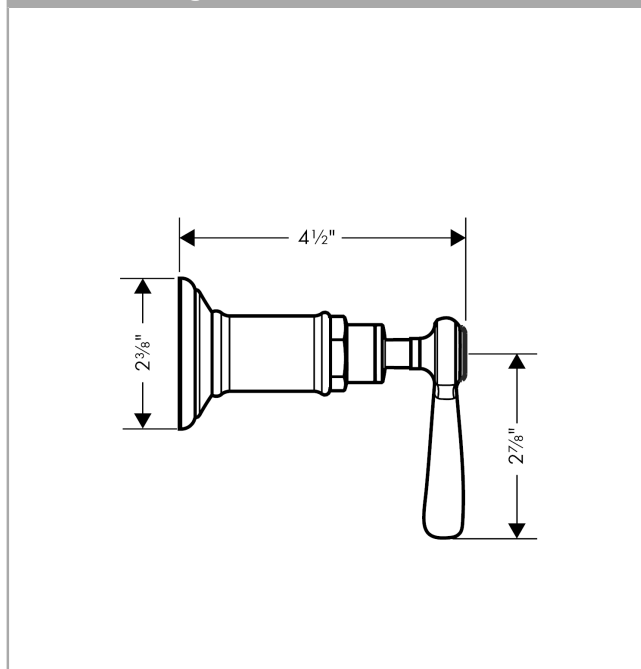

## Scale drawing

**AXOR Montreux**  
**AXOR Montreux Volume Control Trim with Lever Handle**  
Finishes : **chrome**    Part no. : **16872001**

## Spare parts list

Year of production: >04/09

Pos.	Description	Part no.	Price	PU
1	handle	16691000	-	1
2	set of screw covers, cold / hot water / neutral	97987000	-	1
3	escutcheon for handle	98578000	-	1
4	fixing set	96392000	-	1
5	extension 25 mm	96370000	-	1