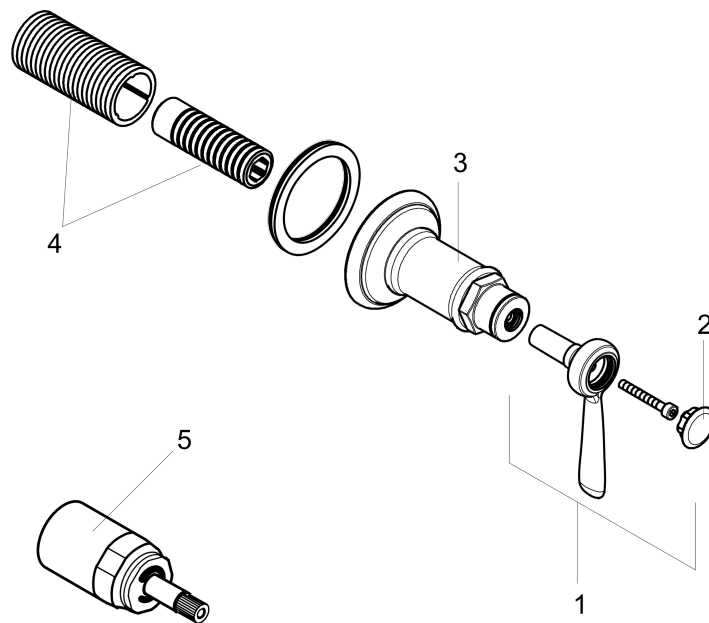

## Scale drawing

**AXOR Montreux**  
**AXOR Montreux Volume Control Trim with Lever Handle**  
Finishes : **chrome**    Part no. : **16872001**

## Exploded drawing

Year of production: >04/09

**AXOR Montreux**  
**AXOR Montreux Volume Control Trim with Lever Handle**  
 Finishes : **chrome**    Part no. : **16872001**

## Spare parts list

Year of production: >04/09

Pos.	Description	Part no.	Price	PU
1	handle	16691000	-	1
2	set of screw covers, cold / hot water / neutral	97987000	-	1
3	escutcheon for handle	98578000	-	1
4	fixing set	96392000	-	1
5	extension 25 mm	96370000	-	1