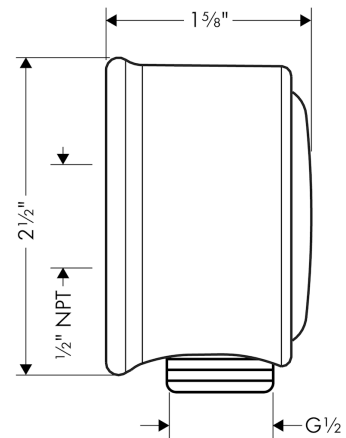

AXOR Montreux
Wall Outlet with Check Valves
Finishes : Part no. : **16884001**

Features

- For all 1/2" hoses
- Metal connection angle
- 1/2" NPT

Item details

List Price

Compliance

Product image

Scale drawing