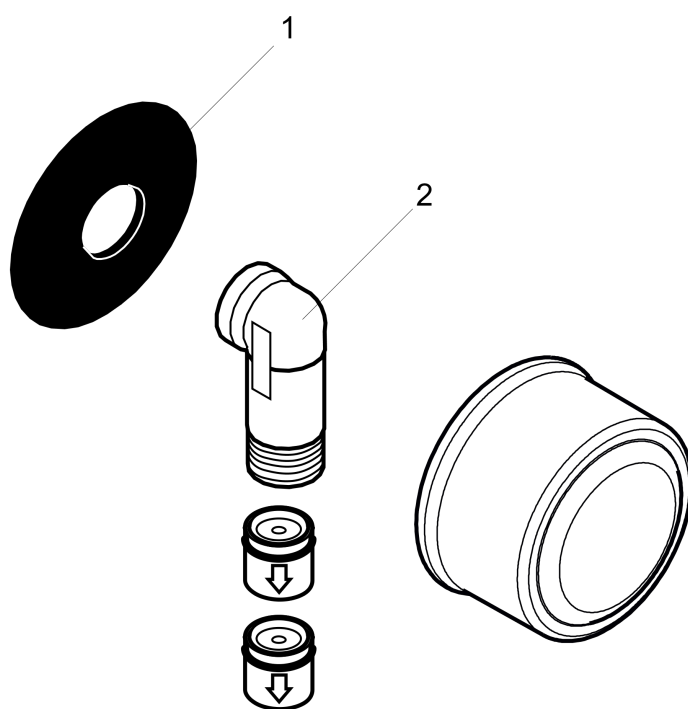

AXOR Montreux
Wall Outlet with Check Valves
Finishes : Part no. : **16884001**

Exploded drawing

Year of production: >04/09

AXOR Montreux
Wall Outlet with Check Valves
Finishes : Part no. : **16884001**

Spare parts list

Year of production: >04/09

Pos.		Part no.	Price	PU
1	support element	98557000	-	1
2	connection angel	98531001	-	1
a	set of non return valves DW 15	94074000	-	1