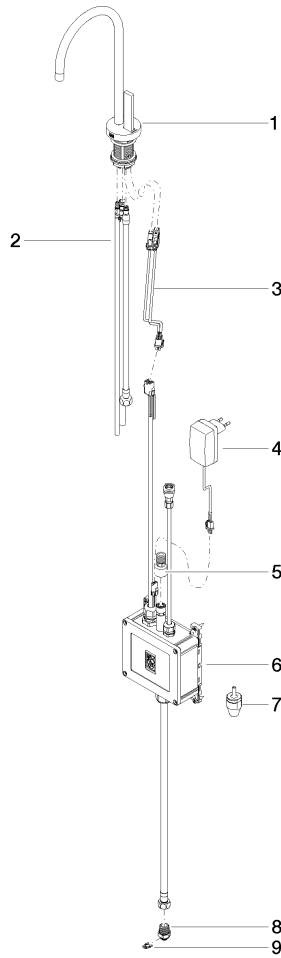

TARA ULTRA HOT & COLD WATER DISPENSER - Durabronss (23kt Gold)

17 861 875 Product version from 5/28/2022

- 5-3/4" Projection
- Rigid, thermally insulated spout
- Laminar stream
- Total height 11-3/8"
- 7-1/8" height to aerator/spout outlet
- 1-3/8" hole diameter
- Provides filtered, hot water, 199°F max. temperature
- Provides filtered, cold water (not chilled)
- Water flow rate limited to max. 0.5 gpm
- control unit for wall assembly (5-3/8" x 6-1/4" x 2-3/8")
- electronic valve
- plug-in power supply, 100-230 V, 50-60 Hz, 18 W, incl. country-specific adaptor set
- lead-free
- One lever for hot and cold water
- Spout ring cannot be removed.
- This product can help a building meet the requirements of Green Building Rating Systems, e.g. LEED®, BREEAM®, DGNB

	Durabronss (23kt Gold)	17 861 875-09
	Chrome	17 861 875-00
	Brushed Platinum	17 861 875-06
	Platinum	17 861 875-08
	Dark Chrome	17 861 875-19
	Brushed Durabronss (23kt Gold)	17 861 875-28
	Matte Black	17 861 875-33
	Brushed Champagne (22kt Gold)	17 861 875-46
	Champagne (22kt Gold)	17 861 875-47
	Brushed Chrome	17 861 875-93
	Brushed Dark Platinum	17 861 875-99

TARA ULTRA HOT & COLD WATER DISPENSER - Durabronze (23kt Gold)

17 861 875 Product version from 5/28/2022

Flow rate chart

Codes & Standards

ADA	ASME A112.18.1/CSA B125.1	California Energy Commission (CEC)	Executive Order no. 1007
NSF/ANSI 372	NSF/ANSI/CAN 61	NSF372	NSF61

Parts for other finishes can be found here: [Chrome](#)

Spare parts list

Number	Item Number	Designation	Number of units	Lead time
1	90 17 85 100 05-09	fitting	1	40
2	90 30 04 067 00 90	hose	1	2
3	90 10 01 048 00 90	electronic accessories	1	2
4	04 10 01 246 00 90	electronic accessories	1	2
5	12 866 970 90	adaptor	1	2
6	90 11 11 064 01 90	electronic accessories	1	2
7	90 24 04 291 00 90	insert	1	2
8	09 24 04 293 90	nipple	1	2
9	09 16 01 045 90	ring	1	2