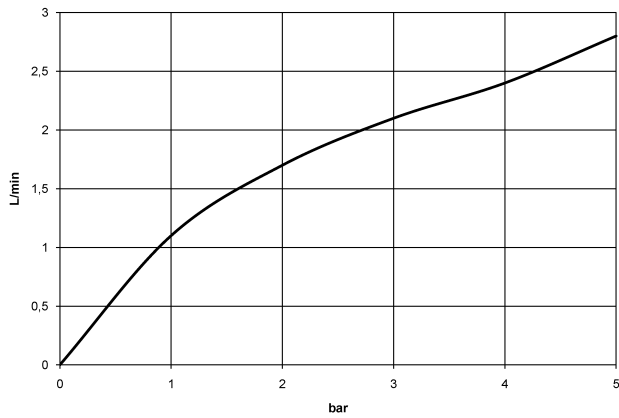

Flow rate chart

Codes & Standards

ADA	ASME A112.18.1/CSA B125.1	California Energy Commission (CEC)	Executive Order no. 1007
NSF/ANSI 372	NSF/ANSI/CAN 61	NSF372	NSF61