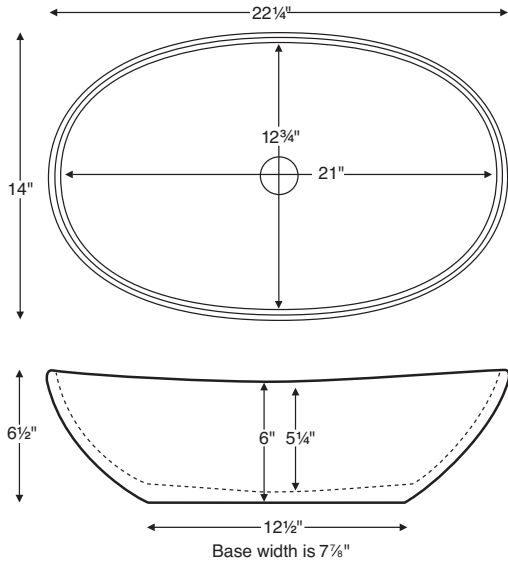

Elise

Vessel style sink rests on top of the vanity.

MODEL 715
22.25" x 14" x 6.5"
VESSEL STYLE
SculptureStone®
26 lbs / 12 kg

Cut-out for the drain installation required.

Sink Options and Pricing

Part #: MTCS715
Standard Color White, matte finish Biscuit Color Upgrade (SSBISNK) matte finish Additional material colors available for projects only. Please call MTI.
Hand-Polished Deep Gloss Finish Upcharge (SSGLOSSSNK) For White or Biscuit
Quick Ship (QSPRI3) reduces lead time Please call for availability.

• Before discarding packaging, check for accessories that may be inside.
• All product measurements are ±1/2".
• Specifications and configurations are subject to change without notice.
• Measurements herein supersede all others published prior to publication date below.