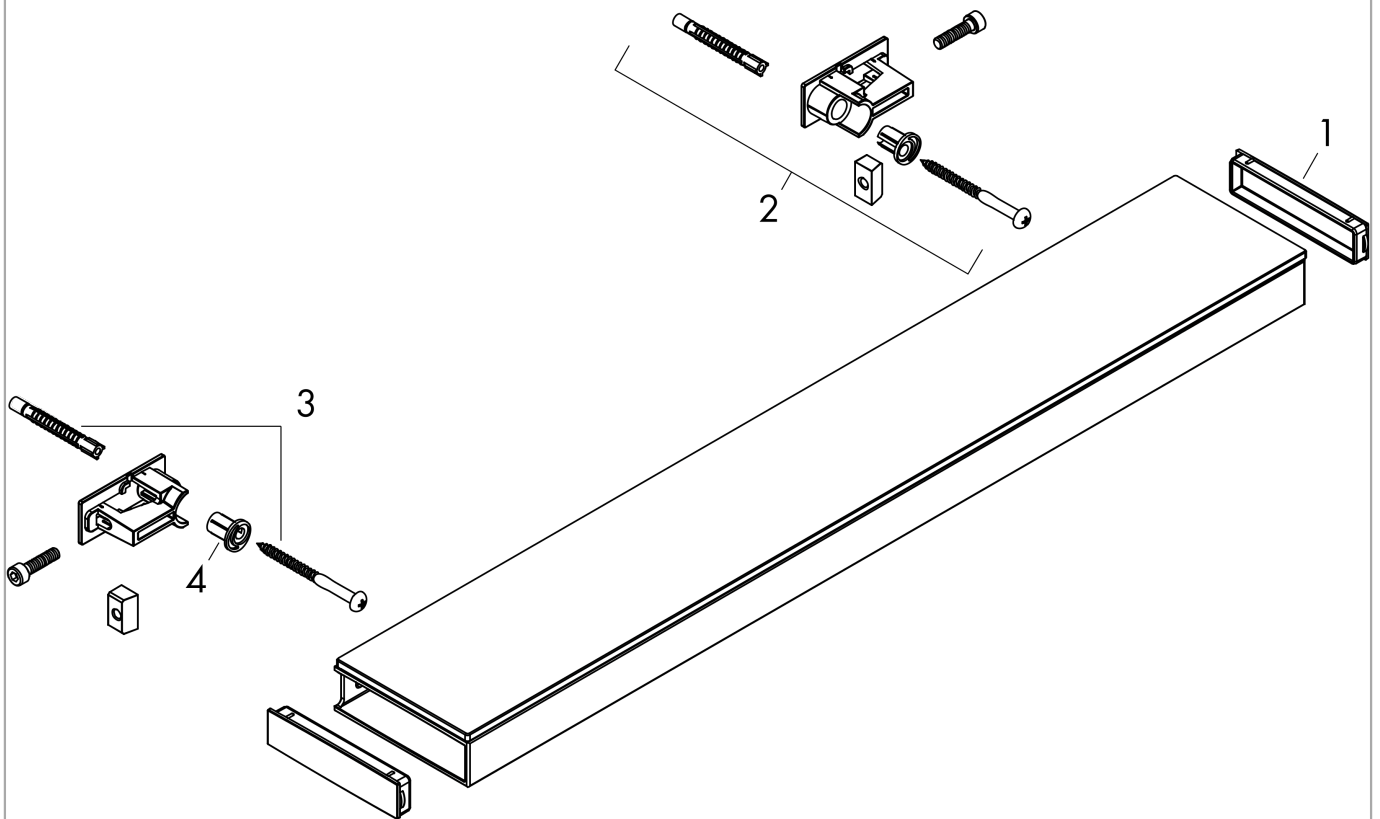

**Rainfinity  
Shelf 500**

Finishes : **chrome**    Part no. : **26844000**

**Exploded drawing**

Year of production: >07/19

**Rainfinity  
Shelf 500**

Finishes : **chrome**    Part no. : **26844000**

**Spare parts list**

Year of production: >07/19

Pos.	Description	Part no.	Price	PU
1	cover	93516000	-	1
2	support cpl.	93515000	-	1
3	mounting set	96179000	-	1
4	excentric socket	97604000	-	1