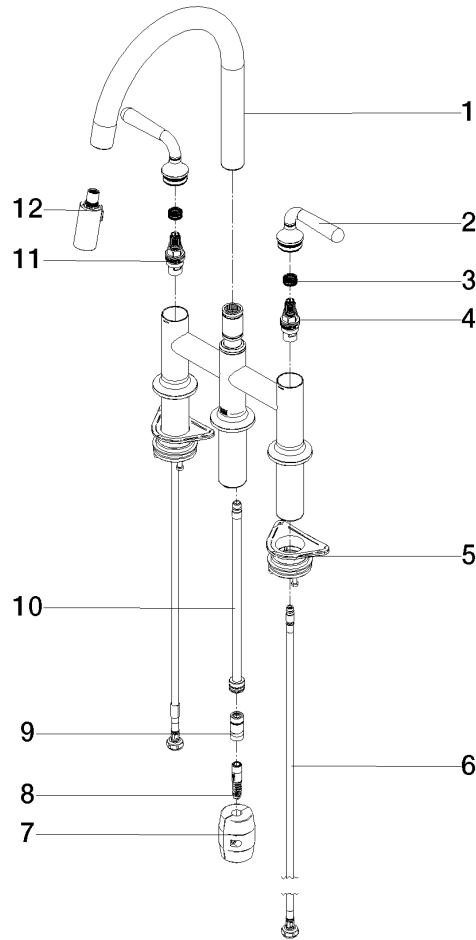

## VAIA Three-hole bridge mixer Pull-down with spray function - Brushed Durabronz (23kt Gold)

---

19 870 809 Product version from 7/1/2023

Certificates

---

LGA\_38

Belgaqua\_24-005-2

**VAIA Three-hole bridge mixer Pull-down with spray function - Brushed Durabronz (23kt Gold)**

19 870 809 Product version from 7/1/2023

**Spare parts list**

| No.  | Item Number        | Name        | Quantity used | Delivery time |
|--|--------------------|-------------|---------------|---------------|
| 1  | 90 28 22 397 00-28 | spout       | 1             | 20            |
| 2  | 90 20 80 057 00-28 | handle      | 2             | -             |
| Spare part can no longer be ordered, please order the replacement item |                    |             |               |               |
| 3  | 90 12 12 232 00 90 | fixing cap  | 2             | 2             |
| 4  | 90 90 03 130 00 90 | top         | 1             | 2             |
| 5  | 04 30 11 040 00 90 | fixing set  | 2             | 2             |
| 6  | 04 30 04 100 00 90 | hose        | 2             | 2             |
| 7  | 04 21 50 010 00 90 | accessories | 1             | 2             |
| 8  | 04 30 02 120 00-85 | hose        | 1             | 10            |
| 9  | 90 24 03 253 00 90 | adaptor     | 1             | 2             |
| 10   | 04 28 20 067 00 90 | pipe        | 1             | 2             |
| 11   | 90 90 03 131 00 90 | top         | 1             | 2             |
| 12   | 90 18 40 317 00-28 | shower      | 1             | 20            |