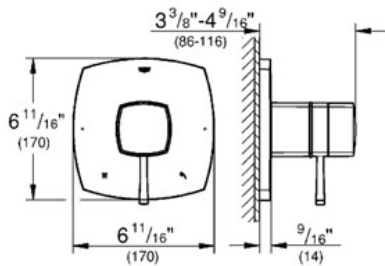

GRANDERA

Dual function pressure balance trim with control module

MODEL # 19946

Pure Freude an Wasser

GROHE

GROHE America, Inc | 200 North Gary Avenue, Suite G, Roselle, IL 60172
Phone: +1 (800) 444-7643 | Fax: +1 (800) 225-2778 | us-customerservice@grohe.com

Product Description:

Dual function pressure balance trim with control module

Standard Specification:

- GROHE StarLight® finish
- For 2 shower outlet application with shower head and hand shower
- Integrated volume control
- 2-way diverter function
- For use with GrohFlex™ universal rough-in box 35 026 000 sold separately
- 5.3 gpm at 45 psi (bottom outlet)
- 2.9 gpm at 45 psi (top outlet)
- Metal trim plate