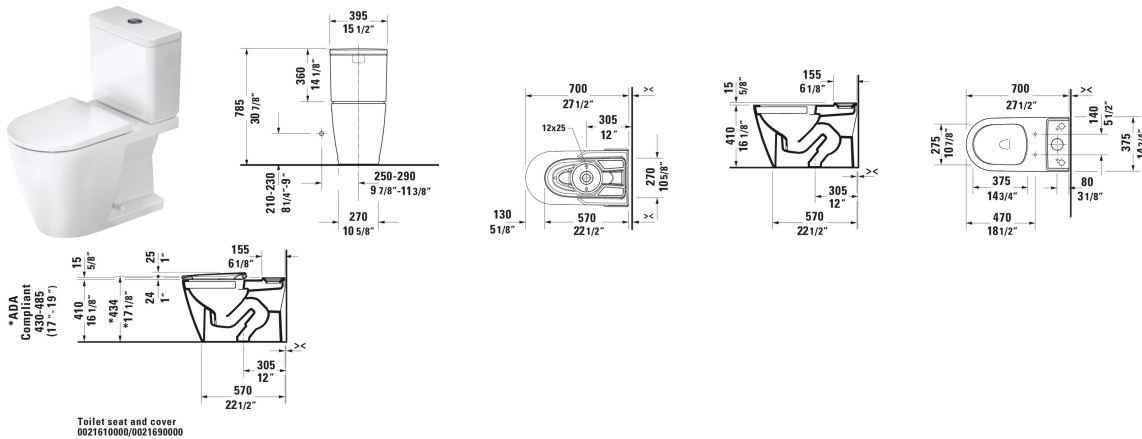

**D-Neo Toilet Bowl # 200601..00 / 200601..85 / 200601..00 / 200601..85**

| < 14 3/4 " > |

Toilet Bowl	Dimension	Weight	Order number
27 1/2 ", elongated, Flush water quantity: 1.28/1.28 gal, Siphonic, Flushing rim: Rimless, Outlet vertical, ADA: Yes			
<b>Colors</b>			
00 White 20 HygieneGlaze (an antibacterial ceramic glaze that provides almost indefinite effectiveness)			
<b>Variant</b>			
♣ White High Gloss, Flush water quantity: 1.32/0.92 gal, WaterSense: Yes, cUPC listed: Yes	14 3/4 "x16 3/4 "	99.208 lb	200601..00
White High Gloss, Flush water quantity: 1.28 gal, WaterSense: Yes, cUPC listed: Yes	14 3/4 "x16 3/4 "	99.208 lb	200601..85
♣ White High Gloss, HygieneGlaze, Flush water quantity: 1.32/0.92 gal	14 3/4 "x16 3/4 "	99.208 lb	200601..00
White High Gloss, HygieneGlaze, Flush water quantity: 1.28 gal	14 3/4 "x16 3/4 "	99.208 lb	200601..85
<b>Spare parts</b>			
Installation Set	2 3/8 x 5 1/8 "	1.874 lb	001417
<b>Suitable products</b>			
Toilet Seat , 19 1/4 x 14 3/4 "	19 1/4 x 14 3/4 "		002621
Toilet Seat , 19 1/4 x 14 3/4 "	19 1/4 x 14 3/4 "		002629
Toilet Tank Flush water quantity: 1.32/0.92 gal, Includes mechanism, Dual Flush, Water connection position: Bottom left 15/16 inches, Surface of push button: Chrome, Concealed connection, 15 1/2 x 7 1/8 "	15 1/2 x 7 1/8 "		094420
Toilet Tank Flush water quantity: 1.28 gal, Includes mechanism, Single Flush, Water connection position: Bottom left 15/16 inches, Surface of push button: Chrome, Concealed connection, 15 1/2 x 7 1/8 "	15 1/2 x 7 1/8 "		094421

D-Neo Toilet Bowl # 200601..00 / 200601..85 / 200601..00 /  
200601..85

---

|< 14 3/4 " >|

---

*All drawings contain the necessary measurements which are subject to standard tolerances. They are stated in inch & mm and are non-binding. Exact measurements, in particular for customized installation scenarios, can only be taken from the finished ceramic piece.*