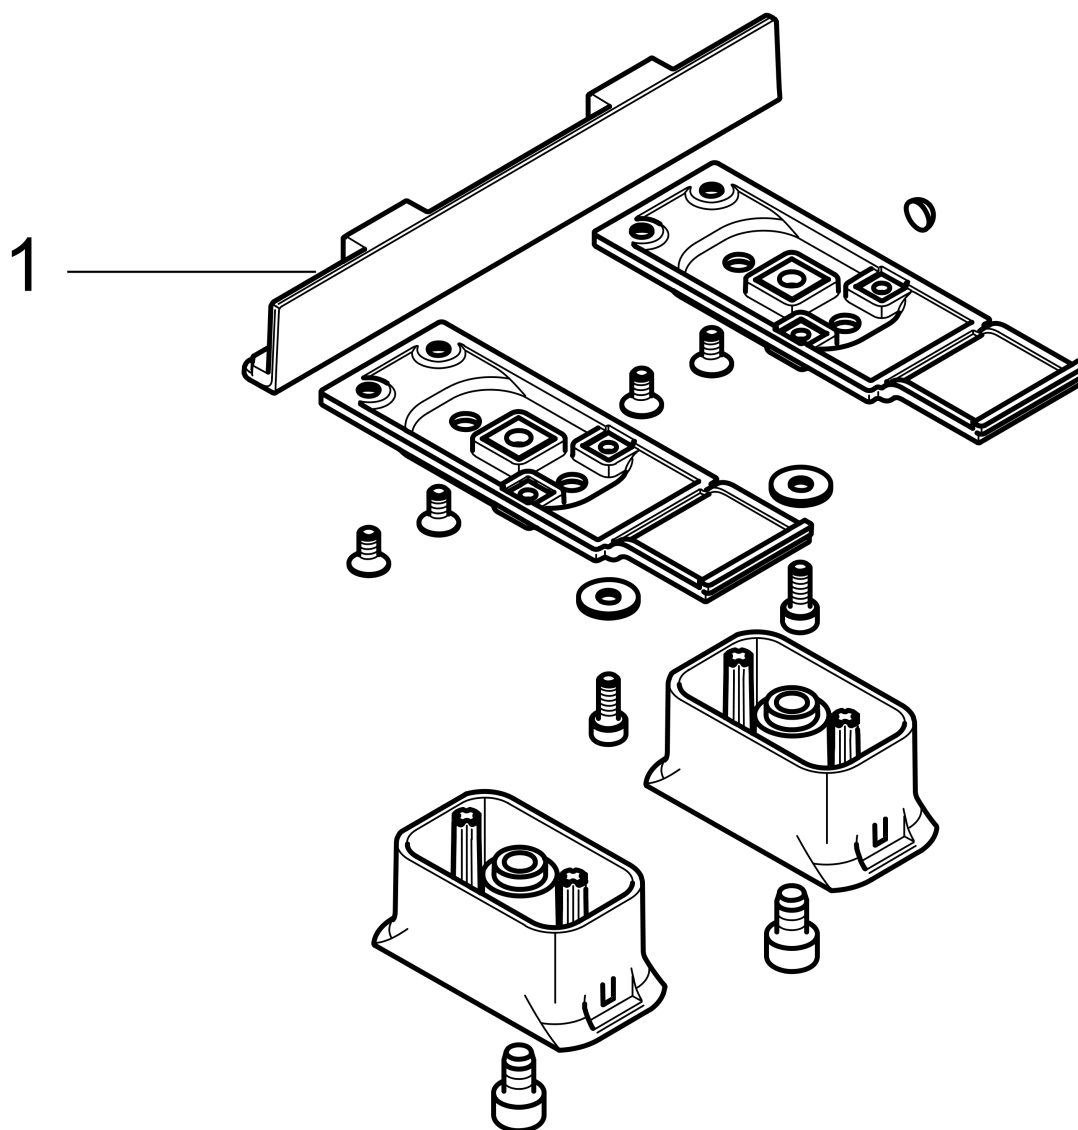

AXOR Universal Softsquare Adapter Set

Finish: **Brushed Gold Optic** Part no. : **42870250**

Features

- For assembling AXOR Universal Accessories on a rail
- For combination of soap dish/shelf #42803XXX or shelf 300 mm #42838XXX with toilet paper holder #42836XXX

Item details

List Price \$ 144.00

Product image

Scale drawing

**AXOR Universal Softsquare
Adapter Set**

Finish: **Brushed Gold Optic** Part no. : **42870250**

Exploded drawing

Year of production: >11/16

**AXOR Universal Softsquare
Adapter Set**

Finish: **Brushed Gold Optic** Part no. : **42870250**

Spare parts list

Year of production: >11/16

Pos.		Part no.	Price	PU
1	cover	92464250	-	1
a	hexagon socket screw M6x10	92847000	-	1