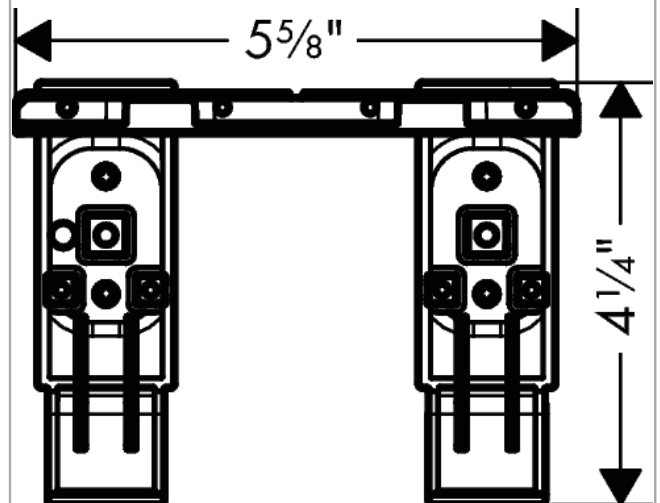

AXOR Universal Softsquare Adapter Set

Finish: **Brushed Gold Optic** Part no. : **42870250**

Features

- For assembling AXOR Universal Accessories on a rail
- For combination of soap dish/shelf #42803XXX or shelf 300 mm #42838XXX with toilet paper holder #42836XXX

Item details

List Price \$ 144.00

Product image

Scale drawing

**AXOR Universal Softsquare
Adapter Set**

Finish: **Brushed Gold Optic** Part no. : **42870250**

Exploded drawing

Year of production: >11/16

**AXOR Universal Softsquare
Adapter Set**

Finish: **Brushed Gold Optic** Part no. : **42870250**

Spare parts list

Year of production: >11/16

Pos.		Part no.	Price	PU
1	cover	92464250	-	1
a	hexagon socket screw M6x10	92847000	-	1