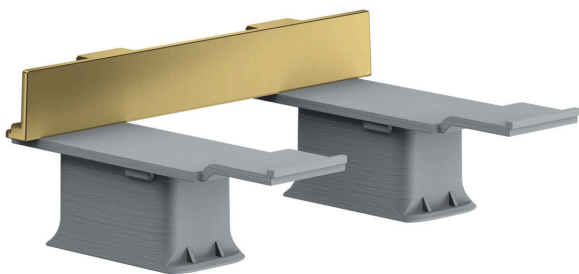

AXOR Universal Softsquare Adapter Set

Finish: **Brushed Gold Optic** Part no. : **42870250**

Features

- For assembling AXOR Universal Accessories on a rail
- For combination of soap dish/shelf #42803XXX or shelf 300 mm #42838XXX with toilet paper holder #42836XXX

Item details

List Price \$ 144.00

Product image

Scale drawing

**AXOR Universal Softsquare
Adapter Set**

Finish: **Brushed Gold Optic** Part no. : **42870250**

Exploded drawing

Year of production: >11/16

**AXOR Universal Softsquare
Adapter Set**

Finish: **Brushed Gold Optic** Part no. : **42870250**

Spare parts list

Year of production: >11/16

Pos.		Part no.	Price	PU
1	cover	92464250	-	1
a	hexagon socket screw M6x10	92847000	-	1