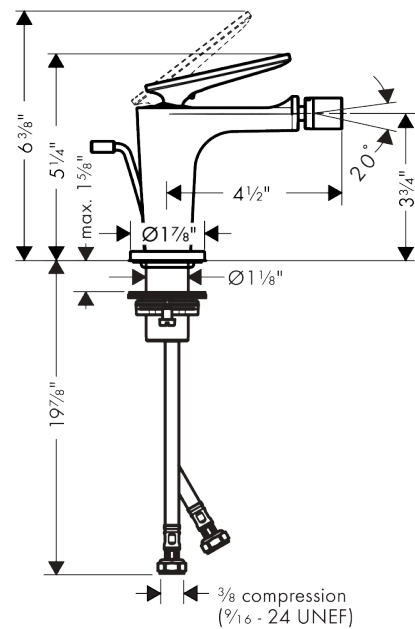

**AXOR Citterio C
Single-Hole Bidet Faucet**

Finish: **Brushed Bronze** Part no. : **49210141**

Features

- Consists of: Single-Hole Bidet Faucet, Pop Up Drain
- Ball-pivot joint
- Spray pattern: Aerated spray
- Maximum flow rate: 1.5 GPM
- Ceramic cartridge
- Pop-Up Drain

Item details

List Price \$ 832.00

Technology

Compliance / Sustainability

Product image

Scale drawing

AXOR Citterio C
Single-Hole Bidet Faucet
Finish: **Brushed Bronze** Part no. : **49210141**

Exploded drawing

Year of production: >02/25

AXOR Citterio C
Single-Hole Bidet Faucet

Finish: **Brushed Bronze** Part no. : **49210141**

Spare parts list

Year of production: >02/25

Pos.		Part no.	Price	PU
1	handle	87796140	-	1
2	O-ring 11x1	92924000	-	1
3	O-ring 30x1,5	98433000	-	1
4	screw cover	93983000	-	1
5	nut	94989000	-	1
6	O-ring 28x1,5	98421000	-	1
7	O-ring 29x2	98391000	-	1
8	cartridge, assy	92900000	-	1
9	seal	93383000	-	1
10	adapter for cartridge	98866000	-	1
11	O-ring 23x2	98398000	-	1
12	ball joint	97362140	-	1
13	aerator cpl.	97360001	-	1
14	escutcheon	87795140	-	1
15	O-ring 26x4	92191000	-	1
16	null	92909000	-	1
17	lever collar	97548000	-	1
18	connection hose 18½" M8x0,75 3/8"	96321001	-	1
19	O-ring 6,6x1,6	93019000	-	1
20	pull rod	96923000	-	1
a	pop up waste	88509140	-	1
b	lever arm 200mm (ball-Ø12mm)	96007000	-	1