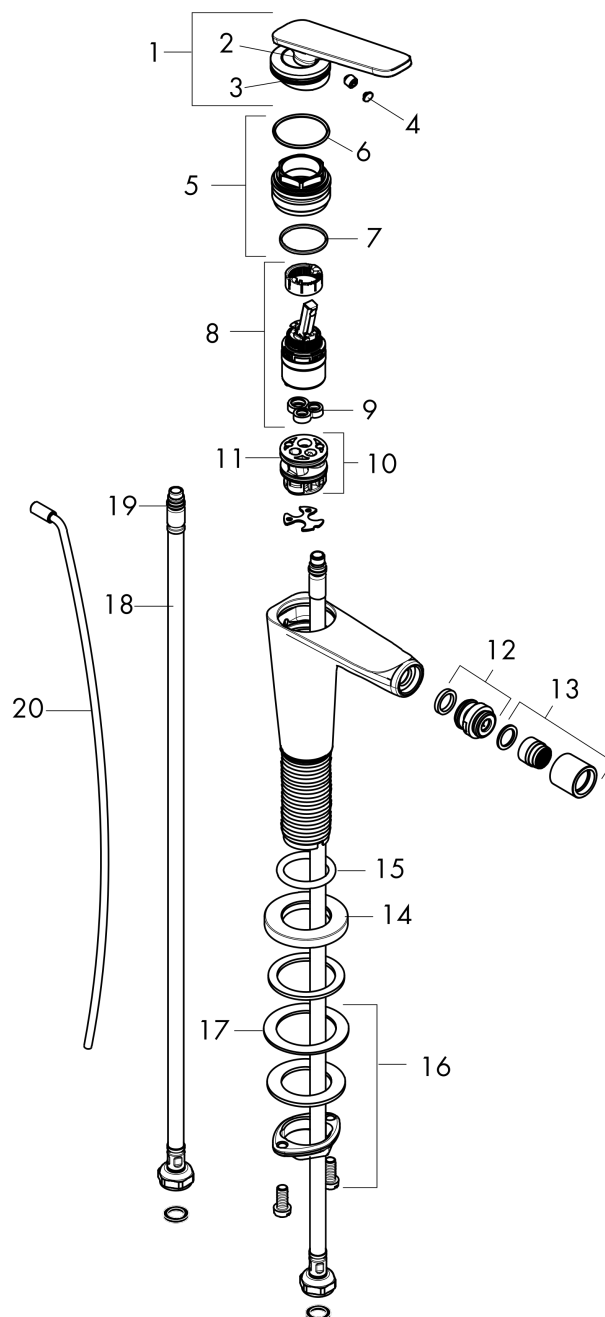

**AXOR Citterio C
Single-Hole Bidet Faucet**

Finish: **Brushed Bronze** Part no. : **49210141**

Features

- Consists of: Single-Hole Bidet Faucet, Pop Up Drain
- Ball-pivot joint
- Spray pattern: Aerated spray
- Maximum flow rate: 1.5 GPM
- Ceramic cartridge
- Pop-Up Drain

Item details

List Price \$ 832.00

Technology

Compliance / Sustainability

Product image

Scale drawing

AXOR Citterio C
Single-Hole Bidet Faucet
Finish: **Brushed Bronze** Part no. : **49210141**

Exploded drawing

Year of production: >02/25

AXOR Citterio C
Single-Hole Bidet Faucet

Finish: **Brushed Bronze** Part no. : **49210141**

Spare parts list

Year of production: >02/25

Pos.		Part no.	Price	PU
1	handle	87796140	-	1
2	O-ring 11x1	92924000	-	1
3	O-ring 30x1,5	98433000	-	1
4	screw cover	93983000	-	1
5	nut	94989000	-	1
6	O-ring 28x1,5	98421000	-	1
7	O-ring 29x2	98391000	-	1
8	cartridge, assy	92900000	-	1
9	seal	93383000	-	1
10	adapter for cartridge	98866000	-	1
11	O-ring 23x2	98398000	-	1
12	ball joint	97362140	-	1
13	aerator cpl.	97360001	-	1
14	escutcheon	87795140	-	1
15	O-ring 26x4	92191000	-	1
16	null	92909000	-	1
17	lever collar	97548000	-	1
18	connection hose 18½" M8x0,75 3/8"	96321001	-	1
19	O-ring 6,6x1,6	93019000	-	1
20	pull rod	96923000	-	1
a	pop up waste	88509140	-	1
b	lever arm 200mm (ball-Ø12mm)	96007000	-	1