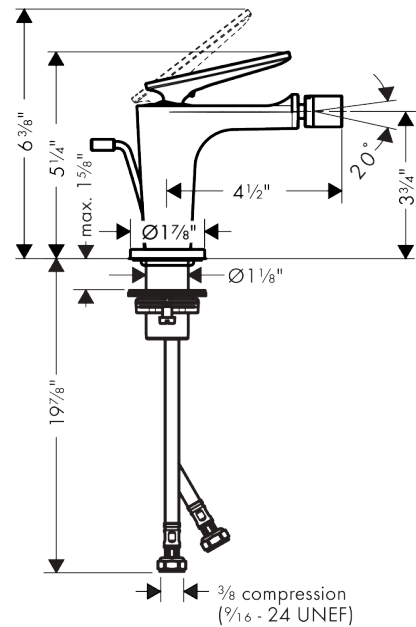

AXOR Citterio C
Single-Hole Bidet Faucet
 Finish: **Brushed Gold Optic** Part no. : **49210251**

Features

- Consists of: Single-Hole Bidet Faucet, Pop Up Drain
- Ball-pivot joint
- Spray pattern: Aerated spray
- Maximum flow rate: 1.5 GPM
- Ceramic cartridge
- Pop-Up Drain

Item details

List Price \$ 832.00

Technology

Compliance / Sustainability

Product image

Scale drawing

AXOR Citterio C
Single-Hole Bidet Faucet
Finish: **Brushed Gold Optic** Part no. : **49210251**

Exploded drawing

Year of production: >02/25

AXOR Citterio C
Single-Hole Bidet Faucet

 Finish: **Brushed Gold Optic**

 Part no. : **49210251**

Spare parts list

Year of production: >02/25

Pos.		Part no.	Price	PU
1	handle	87796250	-	1
2	O-ring 11x1	92924000	-	1
3	O-ring 30x1,5	98433000	-	1
4	screw cover	93983000	-	1
5	nut	94989000	-	1
6	O-ring 28x1,5	98421000	-	1
7	O-ring 29x2	98391000	-	1
8	cartridge, assy	92900000	-	1
9	seal	93383000	-	1
10	adapter for cartridge	98866000	-	1
11	O-ring 23x2	98398000	-	1
12	ball joint	97362000	-	1
13	aerator cpl.	97360251	-	1
14	escutcheon	87795250	-	1
15	O-ring 26x4	92191000	-	1
16	null	92909000	-	1
17	lever collar	97548000	-	1
18	connection hose 18½" M8x0,75 3/8"	96321001	-	1
19	O-ring 6,6x1,6	93019000	-	1
20	pull rod	96923000	-	1
a	pop up waste	88509250	-	1
b	lever arm 200mm (ball-Ø12mm)	96007000	-	1