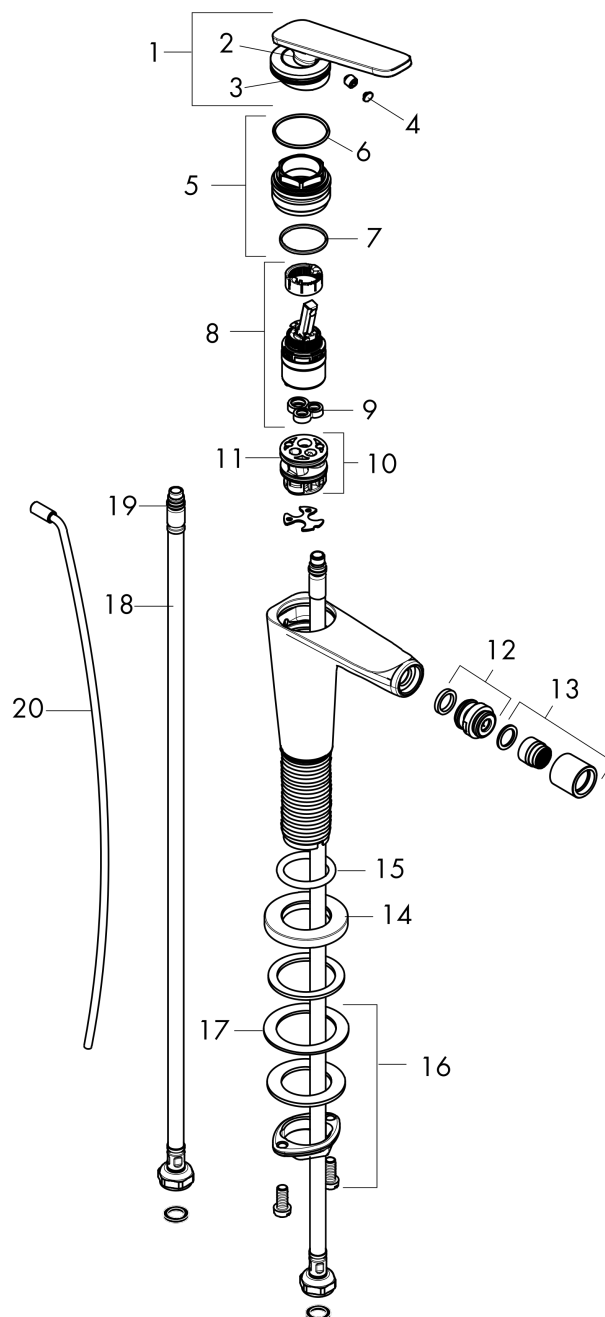

AXOR Citterio C
Single-Hole Bidet Faucet
 Finish: **Brushed Gold Optic** Part no. : **49210251**

Features

- Consists of: Single-Hole Bidet Faucet, Pop Up Drain
- Ball-pivot joint
- Spray pattern: Aerated spray
- Maximum flow rate: 1.5 GPM
- Ceramic cartridge
- Pop-Up Drain

Item details

List Price \$ 832.00

Technology

Compliance / Sustainability

Product image

Scale drawing

AXOR Citterio C
Single-Hole Bidet Faucet
Finish: **Brushed Gold Optic** Part no. : **49210251**

Exploded drawing

Year of production: >02/25

AXOR Citterio C
Single-Hole Bidet Faucet

 Finish: **Brushed Gold Optic**

 Part no. : **49210251**

Spare parts list

Year of production: >02/25

Pos.		Part no.	Price	PU
1	handle	87796250	-	1
2	O-ring 11x1	92924000	-	1
3	O-ring 30x1,5	98433000	-	1
4	screw cover	93983000	-	1
5	nut	94989000	-	1
6	O-ring 28x1,5	98421000	-	1
7	O-ring 29x2	98391000	-	1
8	cartridge, assy	92900000	-	1
9	seal	93383000	-	1
10	adapter for cartridge	98866000	-	1
11	O-ring 23x2	98398000	-	1
12	ball joint	97362000	-	1
13	aerator cpl.	97360251	-	1
14	escutcheon	87795250	-	1
15	O-ring 26x4	92191000	-	1
16	null	92909000	-	1
17	lever collar	97548000	-	1
18	connection hose 18½" M8x0,75 3/8"	96321001	-	1
19	O-ring 6,6x1,6	93019000	-	1
20	pull rod	96923000	-	1
a	pop up waste	88509250	-	1
b	lever arm 200mm (ball-Ø12mm)	96007000	-	1