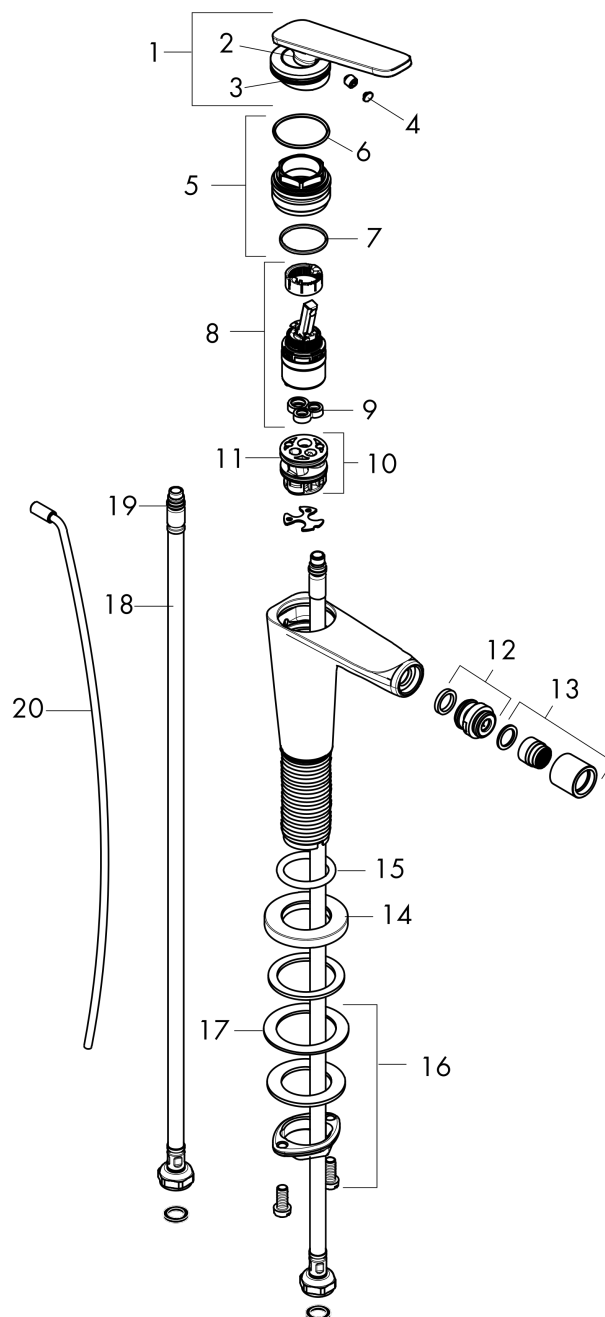

AXOR Citterio C
Single-Hole Bidet Faucet
 Finish: **Polished Nickel** Part no. : **49210831**

Features

- Consists of: Single-Hole Bidet Faucet, Pop Up Drain
- Ball-pivot joint
- Spray pattern: Aerated spray
- Maximum flow rate: 1.5 GPM
- Ceramic cartridge
- Pop-Up Drain

Item details

List Price \$ 800.00

Technology

Compliance / Sustainability

Product image

Scale drawing

AXOR Citterio C
Single-Hole Bidet Faucet
Finish: **Polished Nickel** Part no. : **49210831**

Exploded drawing

Year of production: >02/25

AXOR Citterio C
Single-Hole Bidet Faucet
 Finish: **Polished Nickel** Part no. : **49210831**

Spare parts list

Year of production: >02/25

Pos.		Part no.	Price	PU
1	handle	87797830	-	1
2	O-ring 11x1	92924000	-	1
3	O-ring 30x1,5	98433000	-	1
4	screw cover	93983000	-	1
5	nut	94989000	-	1
6	O-ring 28x1,5	98421000	-	1
7	O-ring 29x2	98391000	-	1
8	cartridge, assy	92900000	-	1
9	seal	93383000	-	1
10	adapter for cartridge	98866000	-	1
11	O-ring 23x2	98398000	-	1
12	ball joint	97362830	-	1
13	aerator cpl.	97360821	-	1
14	escutcheon	87795830	-	1
15	O-ring 26x4	92191000	-	1
16	null	92909000	-	1
17	lever collar	97548000	-	1
18	connection hose 18½" M8x0,75 3/8"	96321001	-	1
19	O-ring 6,6x1,6	93019000	-	1
20	pull rod	96923000	-	1
a	pop up waste	88509830	-	1
b	lever arm 200mm (ball-Ø12mm)	96007000	-	1