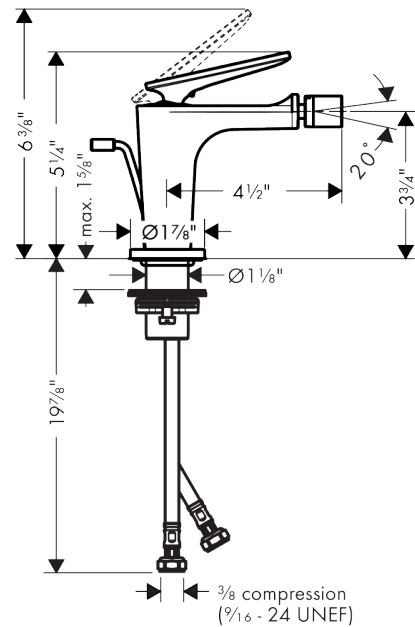

AXOR Citterio C
Single-Hole Bidet Faucet
 Finish: **Polished Nickel** Part no. : **49210831**

Features

- Consists of: Single-Hole Bidet Faucet, Pop Up Drain
- Ball-pivot joint
- Spray pattern: Aerated spray
- Maximum flow rate: 1.5 GPM
- Ceramic cartridge
- Pop-Up Drain

Item details

List Price \$ 800.00

Technology

Compliance / Sustainability

Product image

Scale drawing

AXOR Citterio C
Single-Hole Bidet Faucet
Finish: **Polished Nickel** Part no. : **49210831**

Exploded drawing

Year of production: >02/25

AXOR Citterio C
Single-Hole Bidet Faucet
 Finish: **Polished Nickel** Part no. : **49210831**

Spare parts list

Year of production: >02/25

Pos.		Part no.	Price	PU
1	handle	87797830	-	1
2	O-ring 11x1	92924000	-	1
3	O-ring 30x1,5	98433000	-	1
4	screw cover	93983000	-	1
5	nut	94989000	-	1
6	O-ring 28x1,5	98421000	-	1
7	O-ring 29x2	98391000	-	1
8	cartridge, assy	92900000	-	1
9	seal	93383000	-	1
10	adapter for cartridge	98866000	-	1
11	O-ring 23x2	98398000	-	1
12	ball joint	97362830	-	1
13	aerator cpl.	97360821	-	1
14	escutcheon	87795830	-	1
15	O-ring 26x4	92191000	-	1
16	null	92909000	-	1
17	lever collar	97548000	-	1
18	connection hose 18½" M8x0,75 3/8"	96321001	-	1
19	O-ring 6,6x1,6	93019000	-	1
20	pull rod	96923000	-	1
a	pop up waste	88509830	-	1
b	lever arm 200mm (ball-Ø12mm)	96007000	-	1