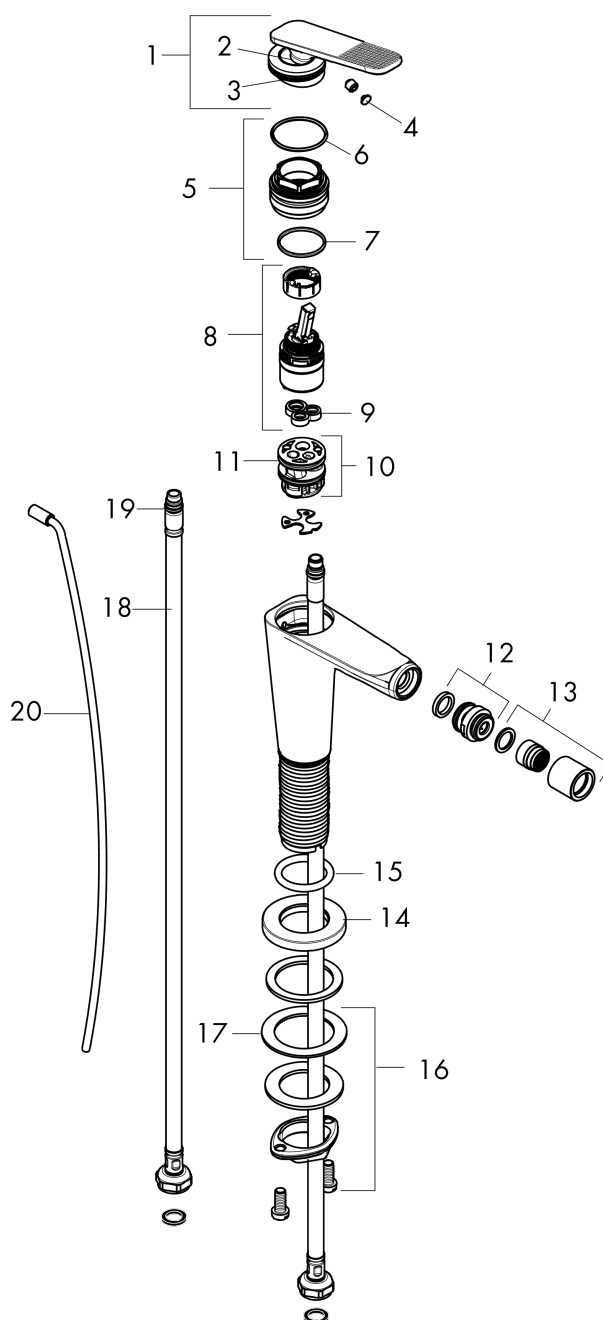

AXOR Citterio C
Single-Hole Bidet Faucet, Cubic Cut
 Finish: **Chrome** Part no. : **49211001**

Features

- Consists of: Single-Hole Bidet Faucet, Pop Up Drain
- Ball-pivot joint
- Spray pattern: Aerated spray
- Maximum flow rate: 1.5 GPM
- Ceramic cartridge
- Pop-Up Drain

Item details

List Price \$ 630.00

Technology

Compliance / Sustainability

Product image

Scale drawing

AXOR Citterio C
Single-Hole Bidet Faucet, Cubic Cut
 Finish: **Chrome** Part no. : **49211001**

Exploded drawing

Year of production: >02/25

AXOR Citterio C
Single-Hole Bidet Faucet, Cubic Cut
 Finish: **Chrome** Part no. : **49211001**

Spare parts list

Year of production: >02/25

Pos.		Part no.	Price	PU
1	handle	87797000	-	1
2	O-ring 11x1	92924000	-	1
3	O-ring 30x1,5	98433000	-	1
4	screw cover	93983000	-	1
5	nut	94989000	-	1
6	O-ring 28x1,5	98421000	-	1
7	O-ring 29x2	98391000	-	1
8	cartridge, assy	92900000	-	1
9	seal	93383000	-	1
10	adapter for cartridge	98866000	-	1
11	O-ring 23x2	98398000	-	1
12	ball joint	97362000	-	1
13	aerator cpl.	97360001	-	1
14	escutcheon	87795000	-	1
15	O-ring 26x4	92191000	-	1
16	null	92909000	-	1
17	lever collar	97548000	-	1
18	connection hose 18½" M8x0,75 3/8"	96321001	-	1
19	O-ring 6,6x1,6	93019000	-	1
20	pull rod	96923000	-	1
a	pop up waste	88509000	-	1
b	lever arm 200mm (ball-Ø12mm)	96007000	-	1