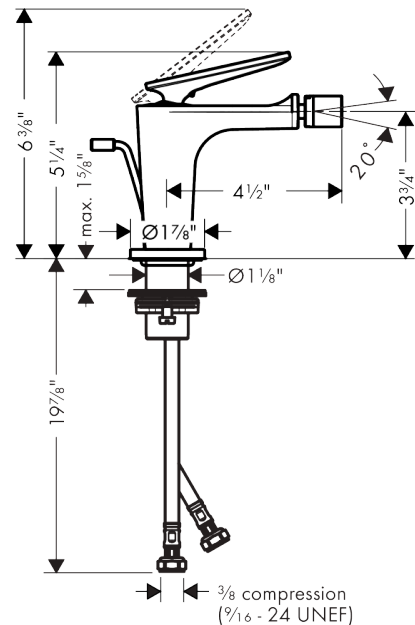

AXOR Citterio C
Single-Hole Bidet Faucet, Cubic Cut
 Finish: **Chrome** Part no. : **49211001**

Features

- Consists of: Single-Hole Bidet Faucet, Pop Up Drain
- Ball-pivot joint
- Spray pattern: Aerated spray
- Maximum flow rate: 1.5 GPM
- Ceramic cartridge
- Pop-Up Drain

Item details

List Price \$ 630.00

Technology

Compliance / Sustainability

Product image

Scale drawing

AXOR Citterio C
Single-Hole Bidet Faucet, Cubic Cut
 Finish: **Chrome** Part no. : **49211001**

Exploded drawing

Year of production: >02/25

AXOR Citterio C
Single-Hole Bidet Faucet, Cubic Cut
 Finish: **Chrome** Part no. : **49211001**

Spare parts list

Year of production: >02/25

Pos.		Part no.	Price	PU
1	handle	87797000	-	1
2	O-ring 11x1	92924000	-	1
3	O-ring 30x1,5	98433000	-	1
4	screw cover	93983000	-	1
5	nut	94989000	-	1
6	O-ring 28x1,5	98421000	-	1
7	O-ring 29x2	98391000	-	1
8	cartridge, assy	92900000	-	1
9	seal	93383000	-	1
10	adapter for cartridge	98866000	-	1
11	O-ring 23x2	98398000	-	1
12	ball joint	97362000	-	1
13	aerator cpl.	97360001	-	1
14	escutcheon	87795000	-	1
15	O-ring 26x4	92191000	-	1
16	null	92909000	-	1
17	lever collar	97548000	-	1
18	connection hose 18½" M8x0,75 3/8"	96321001	-	1
19	O-ring 6,6x1,6	93019000	-	1
20	pull rod	96923000	-	1
a	pop up waste	88509000	-	1
b	lever arm 200mm (ball-Ø12mm)	96007000	-	1