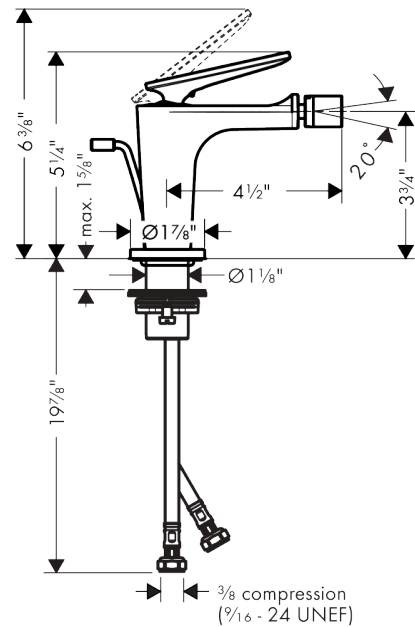

AXOR Citterio C
Single-Hole Bidet Faucet, Cubic Cut
 Finish: **Brushed Bronze** Part no. : **49211141**

Features

- Consists of: Single-Hole Bidet Faucet, Pop Up Drain
- Ball-pivot joint
- Spray pattern: Aerated spray
- Maximum flow rate: 1.5 GPM
- Ceramic cartridge
- Pop-Up Drain

Item details

List Price \$ 832.00

Technology

Compliance / Sustainability

Product image

Scale drawing

AXOR Citterio C
Single-Hole Bidet Faucet, Cubic Cut
 Finish: **Brushed Bronze** Part no. : **49211141**

Exploded drawing

Year of production: >02/25

AXOR Citterio C
Single-Hole Bidet Faucet, Cubic Cut
 Finish: **Brushed Bronze** Part no. : **49211141**

Spare parts list

Year of production: >02/25

| Pos. | | Part no. | Price | PU |
|------|-----------------------------------|----------|-------|----|
| 1 | handle | 87797140 | - | 1 |
| 2 | O-ring 11x1 | 92924000 | - | 1 |
| 3 | O-ring 30x1,5 | 98433000 | - | 1 |
| 4 | screw cover | 93983000 | - | 1 |
| 5 | nut | 94989000 | - | 1 |
| 6 | O-ring 28x1,5 | 98421000 | - | 1 |
| 7 | O-ring 29x2 | 98391000 | - | 1 |
| 8 | cartridge, assy | 92900000 | - | 1 |
| 9 | seal | 93383000 | - | 1 |
| 10 | adapter for cartridge | 98866000 | - | 1 |
| 11 | O-ring 23x2 | 98398000 | - | 1 |
| 12 | ball joint | 97362140 | - | 1 |
| 13 | aerator cpl. | 97360001 | - | 1 |
| 14 | escutcheon | 87795140 | - | 1 |
| 15 | O-ring 26x4 | 92191000 | - | 1 |
| 16 | null | 92909000 | - | 1 |
| 17 | lever collar | 97548000 | - | 1 |
| 18 | connection hose 18½" M8x0,75 3/8" | 96321001 | - | 1 |
| 19 | O-ring 6,6x1,6 | 93019000 | - | 1 |
| 20 | pull rod | 96923000 | - | 1 |
| a | pop up waste | 88509140 | - | 1 |
| b | lever arm 200mm (ball-Ø12mm) | 96007000 | - | 1 |