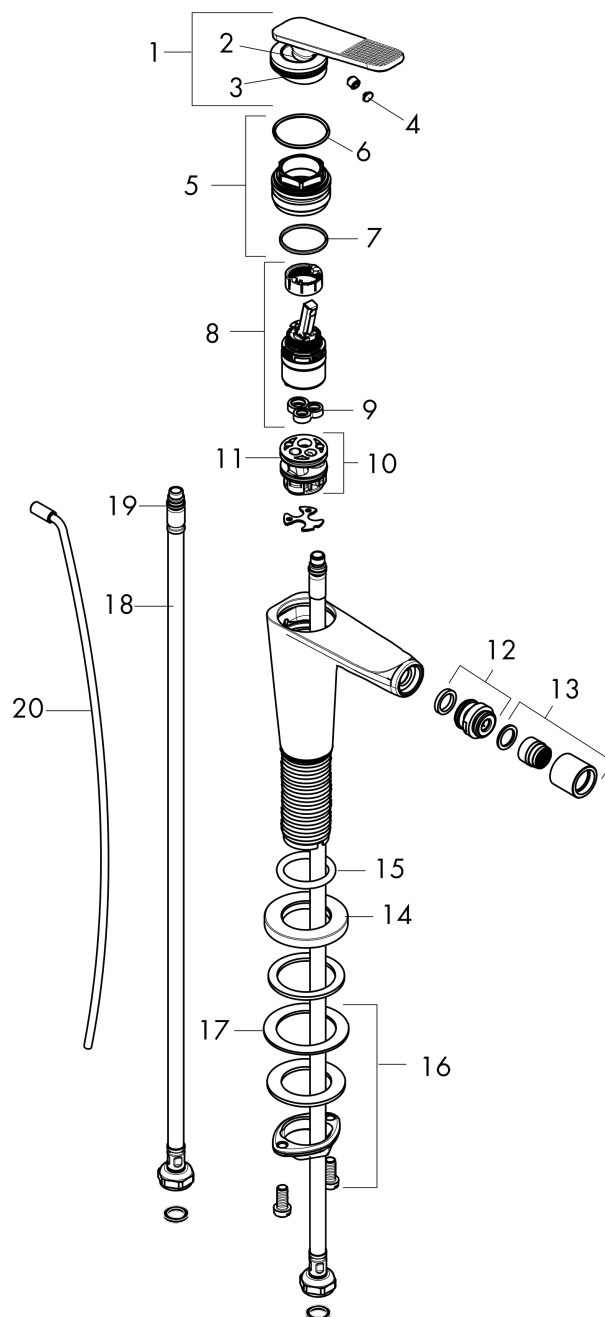

AXOR Citterio C
Single-Hole Bidet Faucet, Cubic Cut
 Finish: **Brushed Bronze** Part no. : **49211141**

Features

- Consists of: Single-Hole Bidet Faucet, Pop Up Drain
- Ball-pivot joint
- Spray pattern: Aerated spray
- Maximum flow rate: 1.5 GPM
- Ceramic cartridge
- Pop-Up Drain

Item details

List Price \$ 832.00

Technology

Compliance / Sustainability

Product image

Scale drawing

AXOR Citterio C
Single-Hole Bidet Faucet, Cubic Cut
 Finish: **Brushed Bronze** Part no. : **49211141**

Exploded drawing

Year of production: >02/25

AXOR Citterio C
Single-Hole Bidet Faucet, Cubic Cut
 Finish: **Brushed Bronze** Part no. : **49211141**

Spare parts list

Year of production: >02/25

| Pos. | | Part no. | Price | PU |
|------|-----------------------------------|----------|-------|----|
| 1 | handle | 87797140 | - | 1 |
| 2 | O-ring 11x1 | 92924000 | - | 1 |
| 3 | O-ring 30x1,5 | 98433000 | - | 1 |
| 4 | screw cover | 93983000 | - | 1 |
| 5 | nut | 94989000 | - | 1 |
| 6 | O-ring 28x1,5 | 98421000 | - | 1 |
| 7 | O-ring 29x2 | 98391000 | - | 1 |
| 8 | cartridge, assy | 92900000 | - | 1 |
| 9 | seal | 93383000 | - | 1 |
| 10 | adapter for cartridge | 98866000 | - | 1 |
| 11 | O-ring 23x2 | 98398000 | - | 1 |
| 12 | ball joint | 97362140 | - | 1 |
| 13 | aerator cpl. | 97360001 | - | 1 |
| 14 | escutcheon | 87795140 | - | 1 |
| 15 | O-ring 26x4 | 92191000 | - | 1 |
| 16 | null | 92909000 | - | 1 |
| 17 | lever collar | 97548000 | - | 1 |
| 18 | connection hose 18½" M8x0,75 3/8" | 96321001 | - | 1 |
| 19 | O-ring 6,6x1,6 | 93019000 | - | 1 |
| 20 | pull rod | 96923000 | - | 1 |
| a | pop up waste | 88509140 | - | 1 |
| b | lever arm 200mm (ball-Ø12mm) | 96007000 | - | 1 |