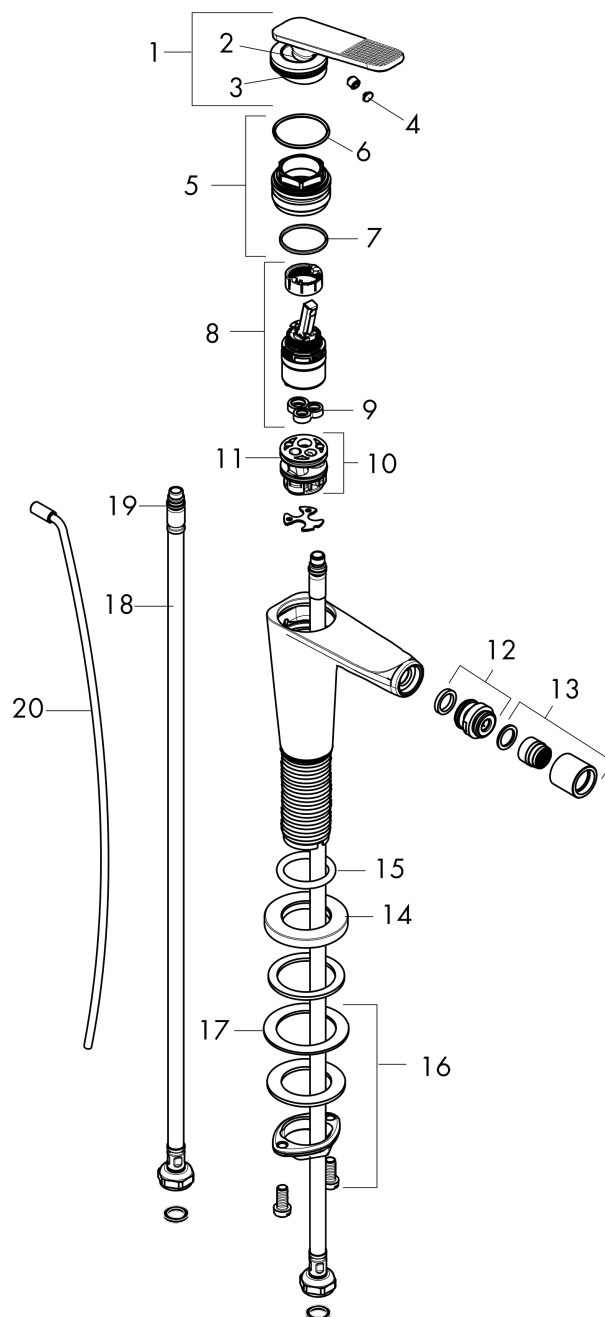

AXOR Citterio C
Single-Hole Bidet Faucet, Cubic Cut
 Finish: **Brushed Gold Optic** Part no. : **49211251**

Features

- Consists of: Single-Hole Bidet Faucet, Pop Up Drain
- Ball-pivot joint
- Spray pattern: Aerated spray
- Maximum flow rate: 1.5 GPM
- Ceramic cartridge
- Pop-Up Drain

Item details

List Price \$ 832.00

Technology

Compliance / Sustainability

Product image

Scale drawing

AXOR Citterio C
Single-Hole Bidet Faucet, Cubic Cut
 Finish: **Brushed Gold Optic** Part no. : **49211251**

Exploded drawing

Year of production: >02/25

AXOR Citterio C
Single-Hole Bidet Faucet, Cubic Cut
 Finish: **Brushed Gold Optic** Part no. : **49211251**

Spare parts list

Year of production: >02/25

Pos.		Part no.	Price	PU
1	handle	87797250	-	1
2	O-ring 11x1	92924000	-	1
3	O-ring 30x1,5	98433000	-	1
4	screw cover	93983000	-	1
5	nut	94989000	-	1
6	O-ring 28x1,5	98421000	-	1
7	O-ring 29x2	98391000	-	1
8	cartridge, assy	92900000	-	1
9	seal	93383000	-	1
10	adapter for cartridge	98866000	-	1
11	O-ring 23x2	98398000	-	1
12	ball joint	97362000	-	1
13	aerator cpl.	97360251	-	1
14	escutcheon	87795250	-	1
15	O-ring 26x4	92191000	-	1
16	null	92909000	-	1
17	lever collar	97548000	-	1
18	connection hose 18½" M8x0,75 3/8"	96321001	-	1
19	O-ring 6,6x1,6	93019000	-	1
20	pull rod	96923000	-	1
a	pop up waste	88509250	-	1
b	lever arm 200mm (ball-Ø12mm)	96007000	-	1