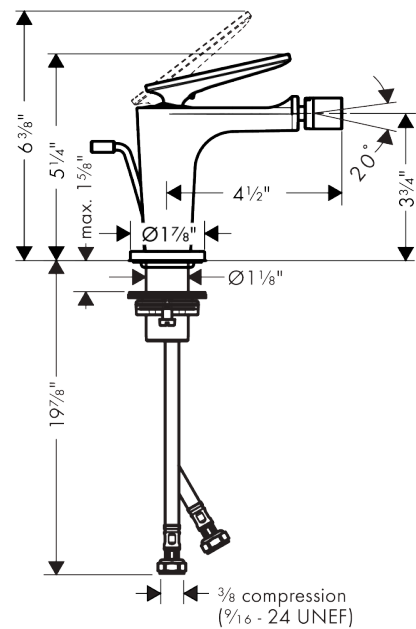

AXOR Citterio C
Single-Hole Bidet Faucet, Cubic Cut
 Finish: **Brushed Gold Optic** Part no. : **49211251**

Features

- Consists of: Single-Hole Bidet Faucet, Pop Up Drain
- Ball-pivot joint
- Spray pattern: Aerated spray
- Maximum flow rate: 1.5 GPM
- Ceramic cartridge
- Pop-Up Drain

Item details

List Price \$ 832.00

Technology

Compliance / Sustainability

Product image

Scale drawing

AXOR Citterio C
Single-Hole Bidet Faucet, Cubic Cut
 Finish: **Brushed Gold Optic** Part no. : **49211251**

Exploded drawing

Year of production: >02/25

AXOR Citterio C
Single-Hole Bidet Faucet, Cubic Cut
 Finish: **Brushed Gold Optic** Part no. : **49211251**

Spare parts list

Year of production: >02/25

Pos.		Part no.	Price	PU
1	handle	87797250	-	1
2	O-ring 11x1	92924000	-	1
3	O-ring 30x1,5	98433000	-	1
4	screw cover	93983000	-	1
5	nut	94989000	-	1
6	O-ring 28x1,5	98421000	-	1
7	O-ring 29x2	98391000	-	1
8	cartridge, assy	92900000	-	1
9	seal	93383000	-	1
10	adapter for cartridge	98866000	-	1
11	O-ring 23x2	98398000	-	1
12	ball joint	97362000	-	1
13	aerator cpl.	97360251	-	1
14	escutcheon	87795250	-	1
15	O-ring 26x4	92191000	-	1
16	null	92909000	-	1
17	lever collar	97548000	-	1
18	connection hose 18½" M8x0,75 3/8"	96321001	-	1
19	O-ring 6,6x1,6	93019000	-	1
20	pull rod	96923000	-	1
a	pop up waste	88509250	-	1
b	lever arm 200mm (ball-Ø12mm)	96007000	-	1