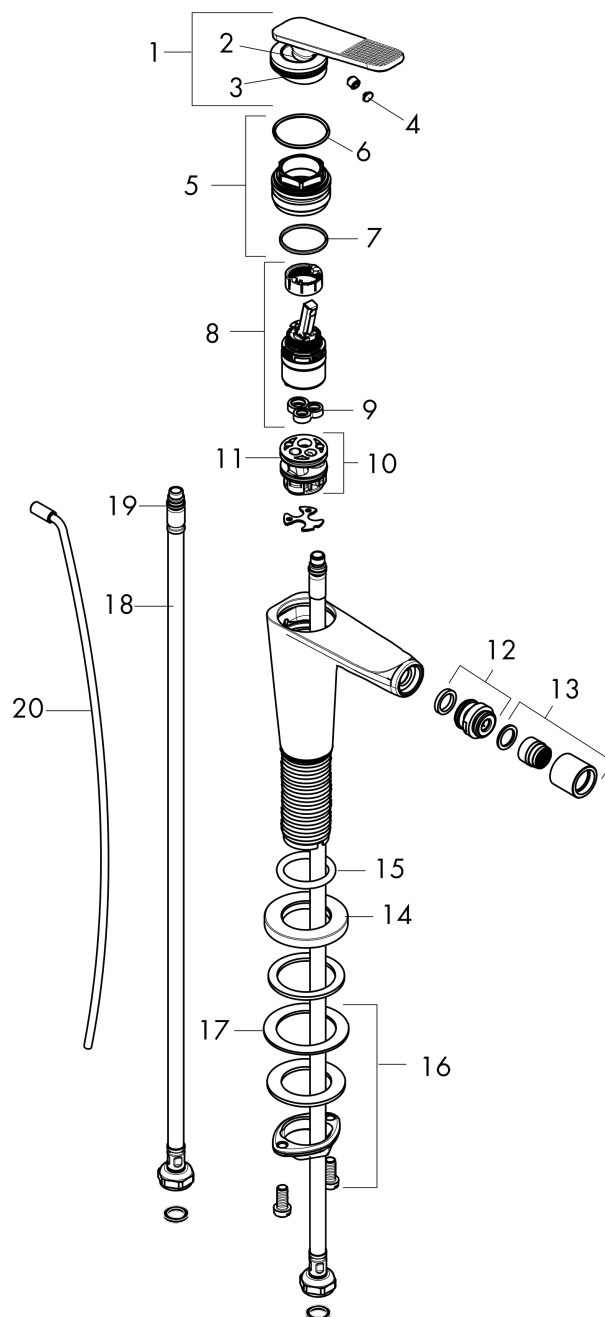

### Product image

### Scale drawing

**AXOR Citterio C**  
**Single-Hole Bidet Faucet, Cubic Cut**  
Finish: **Brushed Black Chrome** Part no. : **49211341**

## Exploded drawing

Year of production: >02/25

**AXOR Citterio C**  
**Single-Hole Bidet Faucet, Cubic Cut**  
 Finish: **Brushed Black Chrome** Part no. : **49211341**

## Spare parts list

Year of production: >02/25

Pos.		Part no.	Price	PU
1	handle	87797340	-	1
2	O-ring 11x1	92924000	-	1
3	O-ring 30x1,5	98433000	-	1
4	screw cover	93983000	-	1
5	nut	94989000	-	1
6	O-ring 28x1,5	98421000	-	1
7	O-ring 29x2	98391000	-	1
8	cartridge, assy	92900000	-	1
9	seal	93383000	-	1
10	adapter for cartridge	98866000	-	1
11	O-ring 23x2	98398000	-	1
12	ball joint	97362340	-	1
13	aerator cpl.	97360341	-	1
14	escutcheon	87795340	-	1
15	O-ring 26x4	92191000	-	1
16	null	92909000	-	1
17	lever collar	97548000	-	1
18	connection hose 18½" M8x0,75 3/8"	96321001	-	1
19	O-ring 6,6x1,6	93019000	-	1
20	pull rod	96923000	-	1
a	pop up waste	88509340	-	1
b	lever arm 200mm (ball-Ø12mm)	96007000	-	1