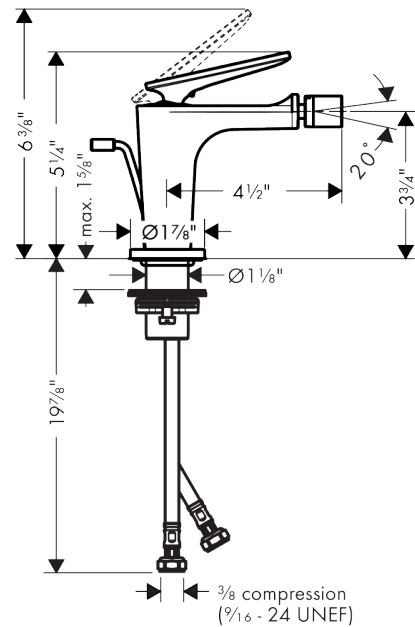

### Features

- Consists of: Single-Hole Bidet Faucet, Pop Up Drain
- Ball-pivot joint
- Spray pattern: Aerated spray
- Maximum flow rate: 1.5 GPM
- Ceramic cartridge
- Pop-Up Drain

### Scale drawing

**AXOR Citterio C**  
**Single-Hole Bidet Faucet, Cubic Cut**  
Finish: **Brushed Black Chrome** Part no. : **49211341**

## Exploded drawing

Year of production: >02/25

**AXOR Citterio C**  
**Single-Hole Bidet Faucet, Cubic Cut**  
 Finish: **Brushed Black Chrome** Part no. : **49211341**

## Spare parts list

Year of production: >02/25

Pos.		Part no.	Price	PU
1	handle	87797340	-	1
2	O-ring 11x1	92924000	-	1
3	O-ring 30x1,5	98433000	-	1
4	screw cover	93983000	-	1
5	nut	94989000	-	1
6	O-ring 28x1,5	98421000	-	1
7	O-ring 29x2	98391000	-	1
8	cartridge, assy	92900000	-	1
9	seal	93383000	-	1
10	adapter for cartridge	98866000	-	1
11	O-ring 23x2	98398000	-	1
12	ball joint	97362340	-	1
13	aerator cpl.	97360341	-	1
14	escutcheon	87795340	-	1
15	O-ring 26x4	92191000	-	1
16	null	92909000	-	1
17	lever collar	97548000	-	1
18	connection hose 18½" M8x0,75 3/8"	96321001	-	1
19	O-ring 6,6x1,6	93019000	-	1
20	pull rod	96923000	-	1
a	pop up waste	88509340	-	1
b	lever arm 200mm (ball-Ø12mm)	96007000	-	1