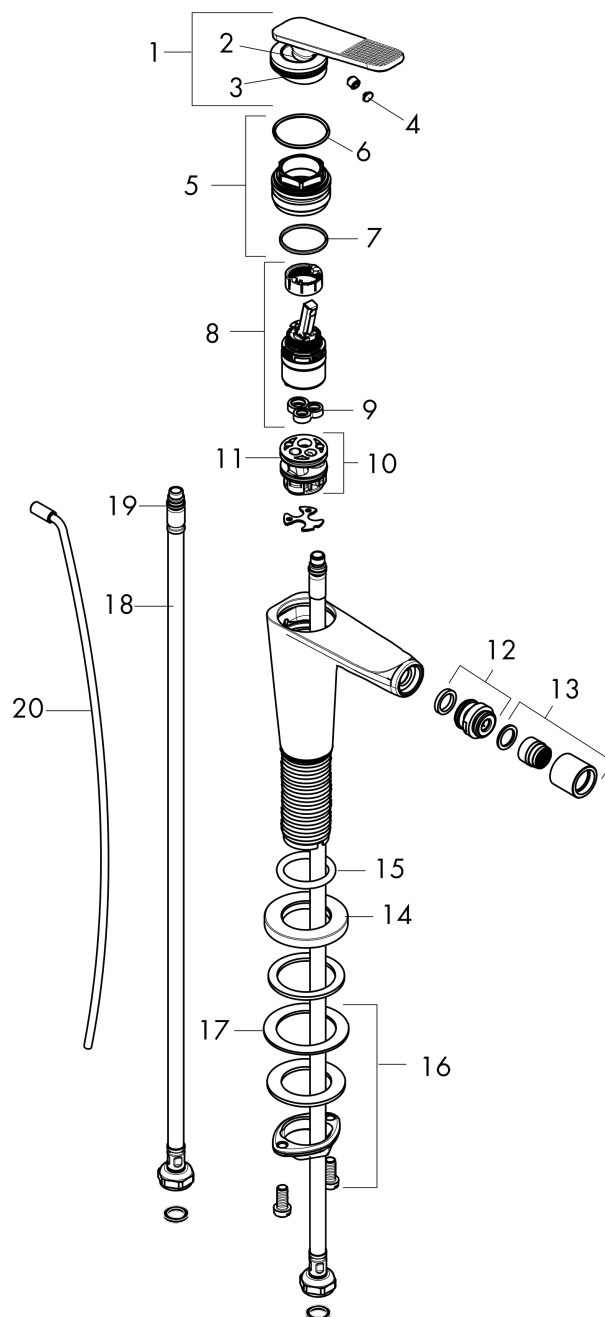

AXOR Citterio C
Single-Hole Bidet Faucet, Cubic Cut
 Finish: **Matte Black** Part no. : **49211671**

Features

- Consists of: Single-Hole Bidet Faucet, Pop Up Drain
- Ball-pivot joint
- Spray pattern: Aerated spray
- Maximum flow rate: 1.5 GPM
- Ceramic cartridge
- Pop-Up Drain

Item details

List Price \$ 832.00

Technology

Compliance / Sustainability

Product image

Scale drawing

AXOR Citterio C
Single-Hole Bidet Faucet, Cubic Cut
 Finish: **Matte Black** Part no. : **49211671**

Exploded drawing

Year of production: >02/25

AXOR Citterio C
Single-Hole Bidet Faucet, Cubic Cut
 Finish: **Matte Black** Part no. : **49211671**

Spare parts list

Year of production: >02/25

Pos.		Part no.	Price	PU
1	handle	87797670	-	1
2	O-ring 11x1	92924000	-	1
3	O-ring 30x1,5	98433000	-	1
4	screw cover	93983000	-	1
5	nut	94989000	-	1
6	O-ring 28x1,5	98421000	-	1
7	O-ring 29x2	98391000	-	1
8	cartridge, assy	92900000	-	1
9	seal	93383000	-	1
10	adapter for cartridge	98866000	-	1
11	O-ring 23x2	98398000	-	1
12	ball joint	97362670	-	1
13	aerator cpl.	97360671	-	1
14	escutcheon	87795670	-	1
15	O-ring 26x4	92191000	-	1
16	null	92909000	-	1
17	lever collar	97548000	-	1
18	connection hose 18½" M8x0,75 3/8"	96321001	-	1
19	O-ring 6,6x1,6	93019000	-	1
20	pull rod	96923000	-	1
a	pop up waste	88509670	-	1
b	lever arm 200mm (ball-Ø12mm)	96007000	-	1