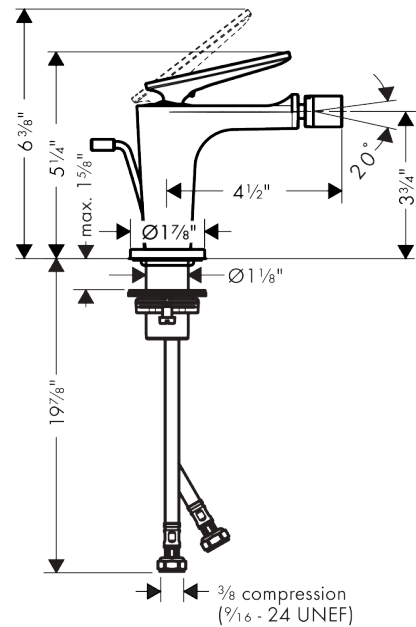

AXOR Citterio C
Single-Hole Bidet Faucet, Cubic Cut
 Finish: **Matte Black** Part no. : **49211671**

Features

- Consists of: Single-Hole Bidet Faucet, Pop Up Drain
- Ball-pivot joint
- Spray pattern: Aerated spray
- Maximum flow rate: 1.5 GPM
- Ceramic cartridge
- Pop-Up Drain

Item details

List Price \$ 832.00

Technology

Compliance / Sustainability

Product image

Scale drawing

AXOR Citterio C
Single-Hole Bidet Faucet, Cubic Cut
 Finish: **Matte Black** Part no. : **49211671**

Exploded drawing

Year of production: >02/25

AXOR Citterio C
Single-Hole Bidet Faucet, Cubic Cut
 Finish: **Matte Black** Part no. : **49211671**

Spare parts list

Year of production: >02/25

Pos.		Part no.	Price	PU
1	handle	87797670	-	1
2	O-ring 11x1	92924000	-	1
3	O-ring 30x1,5	98433000	-	1
4	screw cover	93983000	-	1
5	nut	94989000	-	1
6	O-ring 28x1,5	98421000	-	1
7	O-ring 29x2	98391000	-	1
8	cartridge, assy	92900000	-	1
9	seal	93383000	-	1
10	adapter for cartridge	98866000	-	1
11	O-ring 23x2	98398000	-	1
12	ball joint	97362670	-	1
13	aerator cpl.	97360671	-	1
14	escutcheon	87795670	-	1
15	O-ring 26x4	92191000	-	1
16	null	92909000	-	1
17	lever collar	97548000	-	1
18	connection hose 18½" M8x0,75 3/8"	96321001	-	1
19	O-ring 6,6x1,6	93019000	-	1
20	pull rod	96923000	-	1
a	pop up waste	88509670	-	1
b	lever arm 200mm (ball-Ø12mm)	96007000	-	1