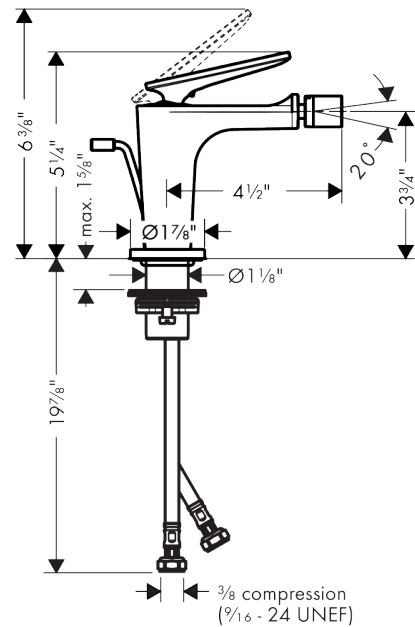

AXOR Citterio C
Single-Hole Bidet Faucet, Cubic Cut
 Finish: **Brushed Nickel** Part no. : **49211821**

Features

- Consists of: Single-Hole Bidet Faucet, Pop Up Drain
- Ball-pivot joint
- Spray pattern: Aerated spray
- Maximum flow rate: 1.5 GPM
- Ceramic cartridge
- Pop-Up Drain

Item details

List Price \$ 832.00

Technology

Compliance / Sustainability

Product image

Scale drawing

AXOR Citterio C
Single-Hole Bidet Faucet, Cubic Cut
Finish: **Brushed Nickel** Part no. : **49211821**

Exploded drawing

Year of production: >02/25

AXOR Citterio C
Single-Hole Bidet Faucet, Cubic Cut
 Finish: **Brushed Nickel** Part no. : **49211821**

Spare parts list

Year of production: >02/25

Pos.		Part no.	Price	PU
1	handle	87797820	-	1
2	O-ring 11x1	92924000	-	1
3	O-ring 30x1,5	98433000	-	1
4	screw cover	93983000	-	1
5	nut	94989000	-	1
6	O-ring 28x1,5	98421000	-	1
7	O-ring 29x2	98391000	-	1
8	cartridge, assy	92900000	-	1
9	seal	93383000	-	1
10	adapter for cartridge	98866000	-	1
11	O-ring 23x2	98398000	-	1
12	ball joint	97362820	-	1
13	aerator cpl.	97360821	-	1
14	escutcheon	87795820	-	1
15	O-ring 26x4	92191000	-	1
16	null	92909000	-	1
17	lever collar	97548000	-	1
18	connection hose 18½" M8x0,75 3/8"	96321001	-	1
19	O-ring 6,6x1,6	93019000	-	1
20	pull rod	96923000	-	1
a	pop up waste	88509820	-	1
b	lever arm 200mm (ball-Ø12mm)	96007000	-	1