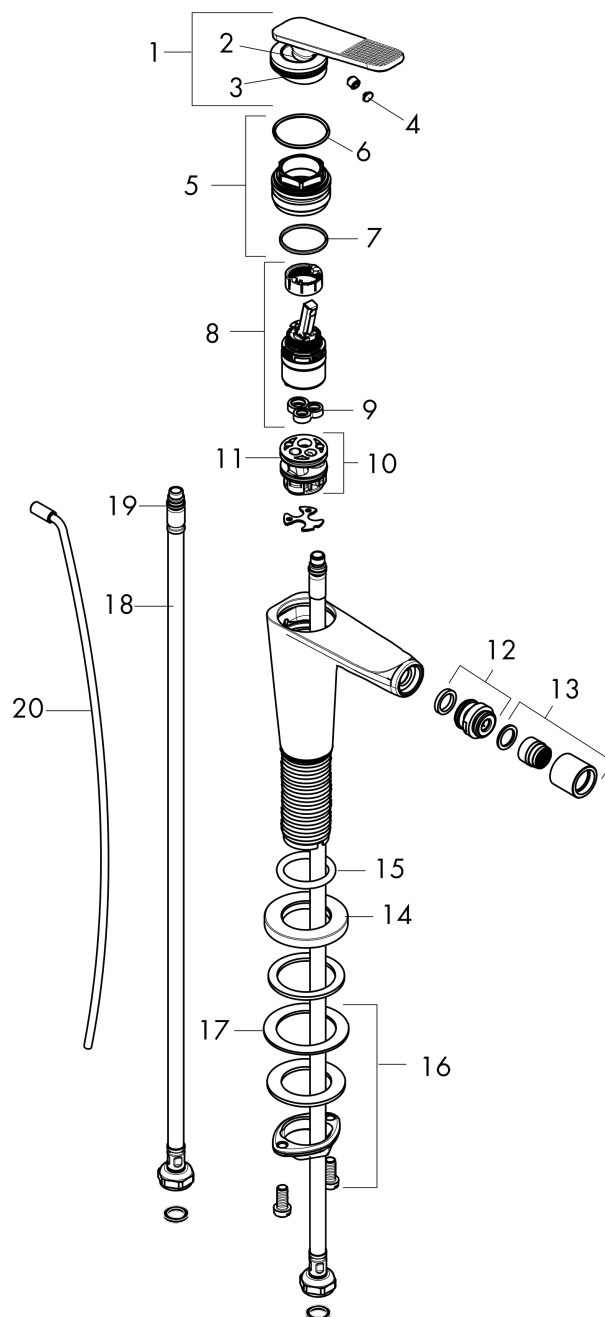

AXOR Citterio C
Single-Hole Bidet Faucet, Cubic Cut
 Finish: **Brushed Nickel** Part no. : **49211821**

Features

- Consists of: Single-Hole Bidet Faucet, Pop Up Drain
- Ball-pivot joint
- Spray pattern: Aerated spray
- Maximum flow rate: 1.5 GPM
- Ceramic cartridge
- Pop-Up Drain

Item details

List Price \$ 832.00

Technology

Compliance / Sustainability

Product image

Scale drawing

AXOR Citterio C
Single-Hole Bidet Faucet, Cubic Cut
Finish: **Brushed Nickel** Part no. : **49211821**

Exploded drawing

Year of production: >02/25

AXOR Citterio C
Single-Hole Bidet Faucet, Cubic Cut
 Finish: **Brushed Nickel** Part no. : **49211821**

Spare parts list

Year of production: >02/25

Pos.		Part no.	Price	PU
1	handle	87797820	-	1
2	O-ring 11x1	92924000	-	1
3	O-ring 30x1,5	98433000	-	1
4	screw cover	93983000	-	1
5	nut	94989000	-	1
6	O-ring 28x1,5	98421000	-	1
7	O-ring 29x2	98391000	-	1
8	cartridge, assy	92900000	-	1
9	seal	93383000	-	1
10	adapter for cartridge	98866000	-	1
11	O-ring 23x2	98398000	-	1
12	ball joint	97362820	-	1
13	aerator cpl.	97360821	-	1
14	escutcheon	87795820	-	1
15	O-ring 26x4	92191000	-	1
16	null	92909000	-	1
17	lever collar	97548000	-	1
18	connection hose 18½" M8x0,75 3/8"	96321001	-	1
19	O-ring 6,6x1,6	93019000	-	1
20	pull rod	96923000	-	1
a	pop up waste	88509820	-	1
b	lever arm 200mm (ball-Ø12mm)	96007000	-	1