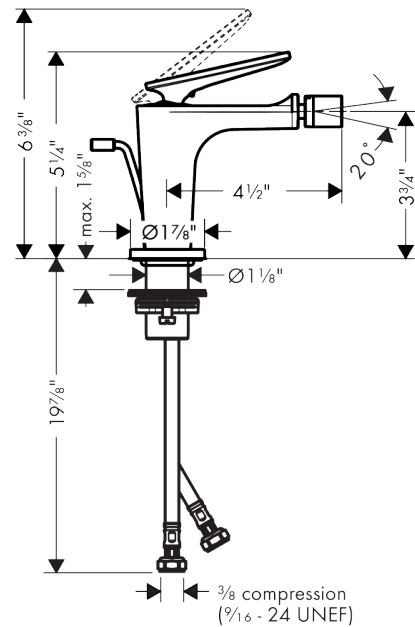

### Features

- Consists of: Single-Hole Bidet Faucet, Pop Up Drain
- Ball-pivot joint
- Spray pattern: Aerated spray
- Maximum flow rate: 1.5 GPM
- Ceramic cartridge
- Pop-Up Drain

### Scale drawing

**AXOR Citterio C**  
**Single-Hole Bidet Faucet, Cubic Cut**  
 Finish: **Polished Nickel** Part no. : **49211831**

## Exploded drawing

Year of production: >02/25

**AXOR Citterio C**  
**Single-Hole Bidet Faucet, Cubic Cut**  
 Finish: **Polished Nickel** Part no. : **49211831**

## Spare parts list

Year of production: >02/25

Pos.		Part no.	Price	PU
1	handle	87797830	-	1
2	O-ring 11x1	92924000	-	1
3	O-ring 30x1,5	98433000	-	1
4	screw cover	93983000	-	1
5	nut	94989000	-	1
6	O-ring 28x1,5	98421000	-	1
7	O-ring 29x2	98391000	-	1
8	cartridge, assy	92900000	-	1
9	seal	93383000	-	1
10	adapter for cartridge	98866000	-	1
11	O-ring 23x2	98398000	-	1
12	ball joint	97362830	-	1
13	aerator cpl.	97360831	-	1
14	escutcheon	87795830	-	1
15	O-ring 26x4	92191000	-	1
16	null	92909000	-	1
17	lever collar	97548000	-	1
18	connection hose 18½" M8x0,75 3/8"	96321001	-	1
19	O-ring 6,6x1,6	93019000	-	1
20	pull rod	96923000	-	1
a	pop up waste	88509830	-	1
b	lever arm 200mm (ball-Ø12mm)	96007000	-	1