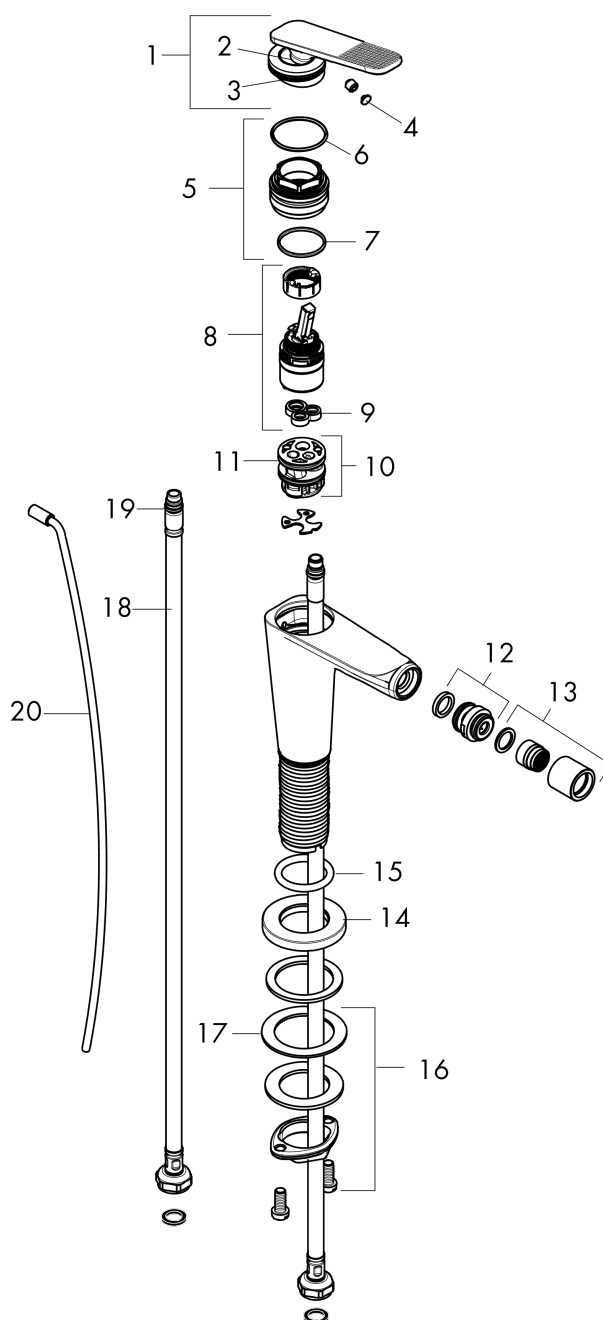

### Product image

### Scale drawing

**AXOR Citterio C**  
**Single-Hole Bidet Faucet, Cubic Cut**  
 Finish: **Polished Nickel** Part no. : **49211831**

## Exploded drawing

Year of production: >02/25

**AXOR Citterio C**  
**Single-Hole Bidet Faucet, Cubic Cut**  
 Finish: **Polished Nickel** Part no. : **49211831**

## Spare parts list

Year of production: >02/25

Pos.		Part no.	Price	PU
1	handle	87797830	-	1
2	O-ring 11x1	92924000	-	1
3	O-ring 30x1,5	98433000	-	1
4	screw cover	93983000	-	1
5	nut	94989000	-	1
6	O-ring 28x1,5	98421000	-	1
7	O-ring 29x2	98391000	-	1
8	cartridge, assy	92900000	-	1
9	seal	93383000	-	1
10	adapter for cartridge	98866000	-	1
11	O-ring 23x2	98398000	-	1
12	ball joint	97362830	-	1
13	aerator cpl.	97360831	-	1
14	escutcheon	87795830	-	1
15	O-ring 26x4	92191000	-	1
16	null	92909000	-	1
17	lever collar	97548000	-	1
18	connection hose 18½" M8x0,75 3/8"	96321001	-	1
19	O-ring 6,6x1,6	93019000	-	1
20	pull rod	96923000	-	1
a	pop up waste	88509830	-	1
b	lever arm 200mm (ball-Ø12mm)	96007000	-	1