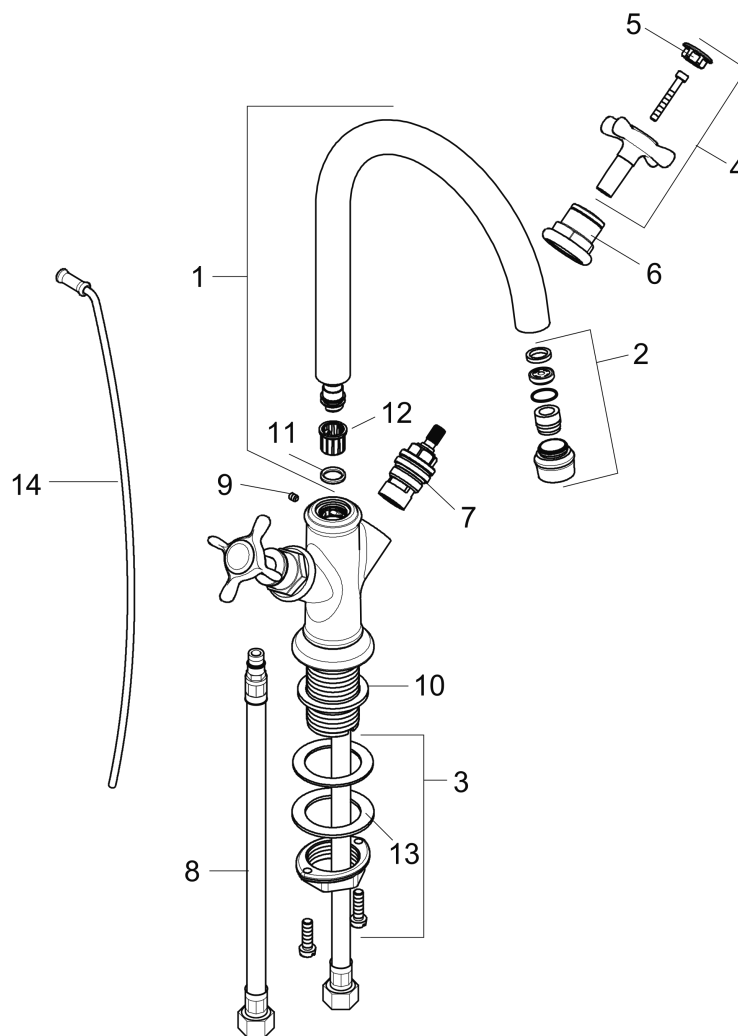

AXOR Montreux
2-Handle Faucet 210 with Pop Up Drain, 1.2 GPM
 Finish: **Brushed Nickel** Part no. : **16502821**

Features

- Consists of: Pop Up Drain
- Handle design: cross handle
- Swivel range 150°
- Spray pattern: Laminar spray
- Maximum flow rate: 1.2 GPM
- 90-degree ceramic valves
- Pop-Up Drain

Item details

List Price \$ 1,431.00

Technology

Compliance / Sustainability

Product image

Scale drawing

AXOR Montreux
2-Handle Faucet 210 with Pop Up Drain, 1.2 GPM
Finish: **Brushed Nickel** Part no. : **16502821**

Exploded drawing

Year of production: >06/06

AXOR Montreux
2-Handle Faucet 210 with Pop Up Drain, 1.2 GPM
 Finish: **Brushed Nickel** Part no. : **16502821**

Spare parts list

Year of production: >06/06

Pos.		Part no.	Price	PU
1	spout cpl.	97990820	-	1
2	aerator M18x1 (5 l/min)	95378820	-	1
3	fixing set (Ø 32)	13961000	-	1
4	handle	16291820	-	1
5	set of screw covers, cold / hot water / neutral	97987000	-	1
6	sleeve	97993820	-	1
7	shut off unit right closing	94009000	-	1
8	connection hose 18½" M8x0,75 3/8"	96321001	-	1
9	hollow set screw M4x5	98731000	-	1
10	flat seal	98749000	-	1
11	O-ring 11x2	98127000	-	1
12	lever collar	92849000	-	1
13	lever collar	97548000	-	1
14	pull rod	98730820	-	1
a	pop up waste	88509820	-	1