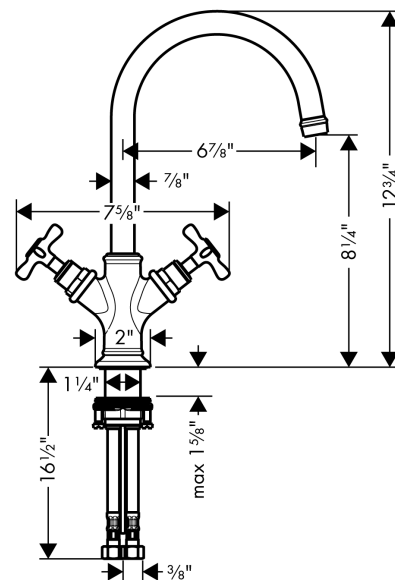

AXOR Montreux
2-Handle Faucet 210 with Pop Up Drain, 1.2 GPM
 Finish: **Brushed Nickel** Part no. : **16502821**

Features

- Consists of: Pop Up Drain
- Handle design: cross handle
- Swivel range 150°
- Spray pattern: Laminar spray
- Maximum flow rate: 1.2 GPM
- 90-degree ceramic valves
- Pop-Up Drain

Item details

List Price \$ 1,431.00

Technology

Compliance / Sustainability

Product image

Scale drawing

AXOR Montreux
2-Handle Faucet 210 with Pop Up Drain, 1.2 GPM
Finish: **Brushed Nickel** Part no. : **16502821**

Exploded drawing

Year of production: >06/06

AXOR Montreux
2-Handle Faucet 210 with Pop Up Drain, 1.2 GPM
 Finish: **Brushed Nickel** Part no. : **16502821**

Spare parts list

Year of production: >06/06

Pos.		Part no.	Price	PU
1	spout cpl.	97990820	-	1
2	aerator M18x1 (5 l/min)	95378820	-	1
3	fixing set (Ø 32)	13961000	-	1
4	handle	16291820	-	1
5	set of screw covers, cold / hot water / neutral	97987000	-	1
6	sleeve	97993820	-	1
7	shut off unit right closing	94009000	-	1
8	connection hose 18½" M8x0,75 3/8"	96321001	-	1
9	hollow set screw M4x5	98731000	-	1
10	flat seal	98749000	-	1
11	O-ring 11x2	98127000	-	1
12	lever collar	92849000	-	1
13	lever collar	97548000	-	1
14	pull rod	98730820	-	1
a	pop up waste	88509820	-	1