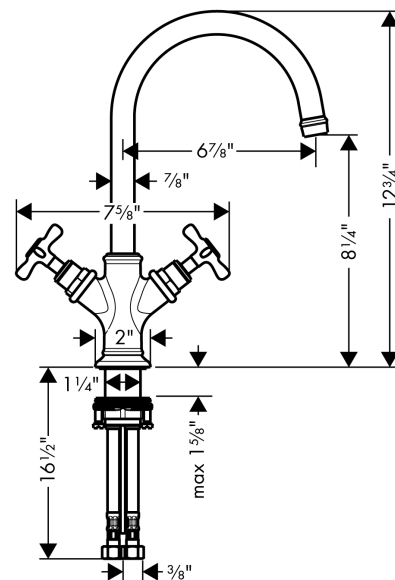

AXOR Montreux
2-Handle Faucet 210 with Pop Up Drain, 1.2 GPM
 Finish: **Polished Nickel** Part no. : **16502831**

Features

- Consists of: Pop Up Drain
- Handle design: cross handle
- Swivel range 150°
- Spray pattern: Laminar spray
- Maximum flow rate: 1.2 GPM
- 90-degree ceramic valves
- Pop-Up Drain

Item details

List Price \$ 1,377.00

Technology

Compliance / Sustainability

Product image

Scale drawing

AXOR Montreux
2-Handle Faucet 210 with Pop Up Drain, 1.2 GPM
Finish: **Polished Nickel** Part no. : **16502831**

Exploded drawing

Year of production: >07/16

AXOR Montreux
2-Handle Faucet 210 with Pop Up Drain, 1.2 GPM
 Finish: **Polished Nickel** Part no. : **16502831**

Spare parts list

Year of production: >07/16

Pos.		Part no.	Price	PU
1	spout cpl.	97990830	-	1
2	aerator M18x1 (4,5 l/min)	93062830	-	1
3	fixing set (Ø 32)	13961000	-	1
4	handle	16291830	-	1
5	set of screw covers, cold / hot water / neutral	97987000	-	1
6	sleeve	97993830	-	1
7	shut off unit right closing	94009000	-	1
8	connection hose 18½" M8x0,75 3/8"	96321001	-	1
9	hollow set screw M4x5	98731000	-	1
10	flat seal	98749000	-	1
11	O-ring 11x2	98127000	-	1
12	lever collar	92849000	-	1
13	lever collar	97548000	-	1
a	pop up waste	88509830	-	1