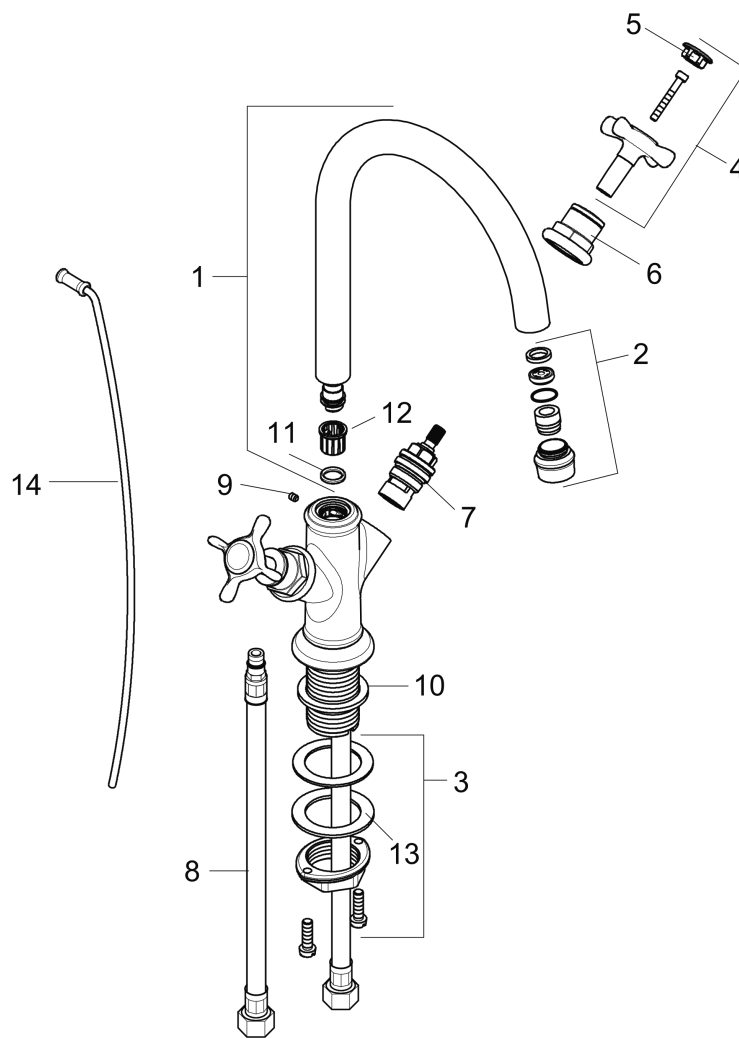

AXOR Montreux
2-Handle Faucet 210 with Pop Up Drain, 1.2 GPM
 Finish: **Polished Nickel** Part no. : **16502831**

Features

- Consists of: Pop Up Drain
- Handle design: cross handle
- Swivel range 150°
- Spray pattern: Laminar spray
- Maximum flow rate: 1.2 GPM
- 90-degree ceramic valves
- Pop-Up Drain

Item details

List Price \$ 1,377.00

Technology

Compliance / Sustainability

Product image

Scale drawing

AXOR Montreux
2-Handle Faucet 210 with Pop Up Drain, 1.2 GPM
Finish: **Polished Nickel** Part no. : **16502831**

Exploded drawing

Year of production: >07/16

AXOR Montreux
2-Handle Faucet 210 with Pop Up Drain, 1.2 GPM
 Finish: **Polished Nickel** Part no. : **16502831**

Spare parts list

Year of production: >07/16

Pos.		Part no.	Price	PU
1	spout cpl.	97990830	-	1
2	aerator M18x1 (4,5 l/min)	93062830	-	1
3	fixing set (Ø 32)	13961000	-	1
4	handle	16291830	-	1
5	set of screw covers, cold / hot water / neutral	97987000	-	1
6	sleeve	97993830	-	1
7	shut off unit right closing	94009000	-	1
8	connection hose 18½" M8x0,75 3/8"	96321001	-	1
9	hollow set screw M4x5	98731000	-	1
10	flat seal	98749000	-	1
11	O-ring 11x2	98127000	-	1
12	lever collar	92849000	-	1
13	lever collar	97548000	-	1
a	pop up waste	88509830	-	1