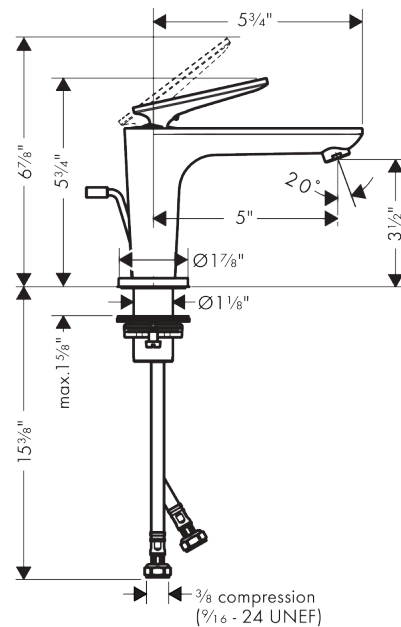

AXOR Citterio C
Single-Hole Faucet 90 with CoolStart and Pop-up Drain, 1.2 GPM
 Finish: **Brushed Bronze** Part no. : **49010141**

Features

- Consists of: Single-Hole Faucet, Pop Up Drain
- Handle design: lever handle
- Spray pattern: Aerated spray
- Maximum flow rate: 1.2 GPM
- Ceramic cartridge
- Pop-Up Drain

Item details

List Price \$ 858.00

Technology

Compliance / Sustainability

Product image

Scale drawing

AXOR Citterio C
Single-Hole Faucet 90 with CoolStart and Pop-up Drain, 1.2 GPM
 Finish: **Brushed Bronze** Part no. : **49010141**

Exploded drawing

Year of production: >02/25

AXOR Citterio C
Single-Hole Faucet 90 with CoolStart and Pop-up Drain, 1.2 GPM
 Finish: **Brushed Bronze** Part no. : **49010141**

Spare parts list

Year of production: >02/25

Pos.		Part no.	Price	PU
1	handle	87796140	-	1
2	O-ring 11x1	92924000	-	1
3	O-ring 30x1,5	98433000	-	1
4	screw cover	93983000	-	1
5	nut	94989000	-	1
6	O-ring 28x1,5	98421000	-	1
7	O-ring 29x2	98391000	-	1
8	cartridge, assy	92900000	-	1
9	seal	93383000	-	1
10	adapter for cartridge	98866000	-	1
11	O-ring 23x2	98398000	-	1
12	aerator M18x1 (4,5 l/min)	92885140	-	1
14	escutcheon	87795140	-	1
15	O-ring 26x4	92191000	-	1
16	null	92909000	-	1
17	lever collar	97548000	-	1
18	connection hose 18½" M8x0,75 3/8"	96321001	-	1
19	O-ring 6,6x1,6	93019000	-	1
20	pull rod	96923000	-	1
a	pop up waste	88509140	-	1
b	lever arm 200mm (ball-Ø12mm)	96007000	-	1