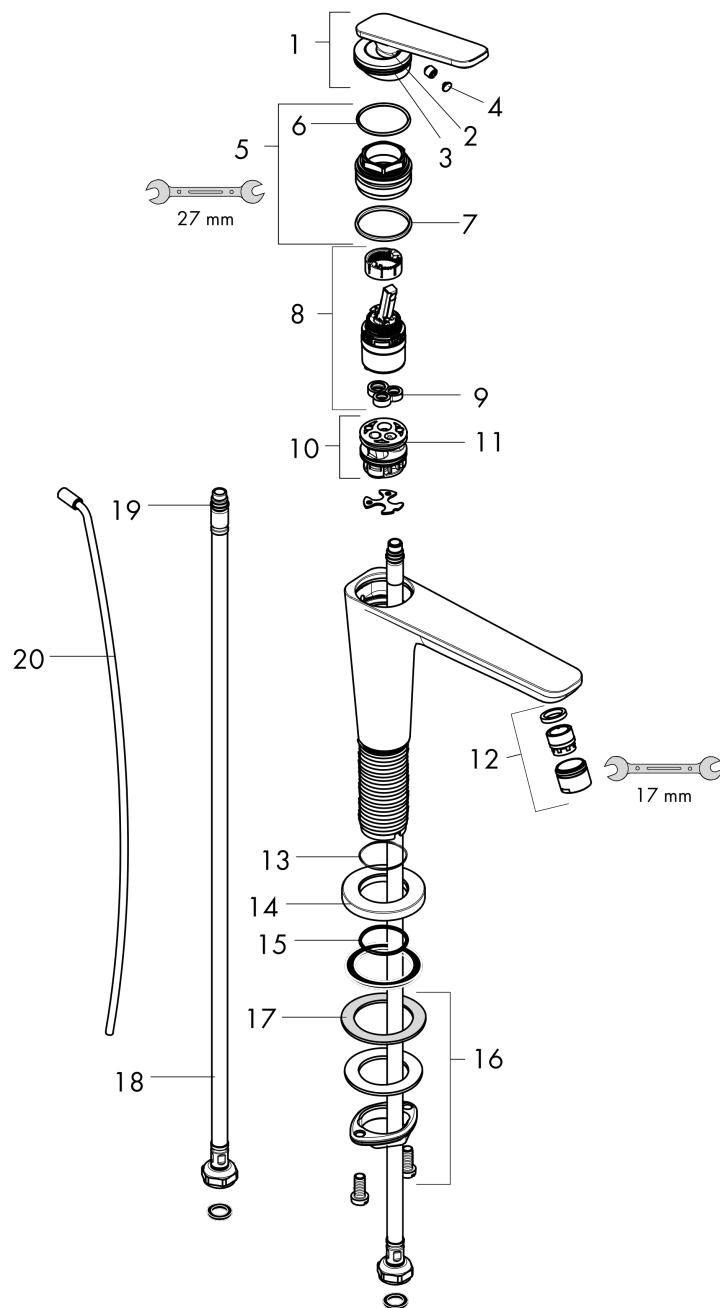

AXOR Citterio C
Single-Hole Faucet 90 with CoolStart and Pop-up Drain, 1.2 GPM
 Finish: **Brushed Bronze** Part no. : **49010141**

Features

- Consists of: Single-Hole Faucet, Pop Up Drain
- Handle design: lever handle
- Spray pattern: Aerated spray
- Maximum flow rate: 1.2 GPM
- Ceramic cartridge
- Pop-Up Drain

Item details

List Price \$ 858.00

Technology

Compliance / Sustainability

Product image

Scale drawing

AXOR Citterio C
Single-Hole Faucet 90 with CoolStart and Pop-up Drain, 1.2 GPM
 Finish: **Brushed Bronze** Part no. : **49010141**

Exploded drawing

Year of production: >02/25

AXOR Citterio C
Single-Hole Faucet 90 with CoolStart and Pop-up Drain, 1.2 GPM
 Finish: **Brushed Bronze** Part no. : **49010141**

Spare parts list

Year of production: >02/25

Pos.		Part no.	Price	PU
1	handle	87796140	-	1
2	O-ring 11x1	92924000	-	1
3	O-ring 30x1,5	98433000	-	1
4	screw cover	93983000	-	1
5	nut	94989000	-	1
6	O-ring 28x1,5	98421000	-	1
7	O-ring 29x2	98391000	-	1
8	cartridge, assy	92900000	-	1
9	seal	93383000	-	1
10	adapter for cartridge	98866000	-	1
11	O-ring 23x2	98398000	-	1
12	aerator M18x1 (4,5 l/min)	92885140	-	1
14	escutcheon	87795140	-	1
15	O-ring 26x4	92191000	-	1
16	null	92909000	-	1
17	lever collar	97548000	-	1
18	connection hose 18½" M8x0,75 3/8"	96321001	-	1
19	O-ring 6,6x1,6	93019000	-	1
20	pull rod	96923000	-	1
a	pop up waste	88509140	-	1
b	lever arm 200mm (ball-Ø12mm)	96007000	-	1